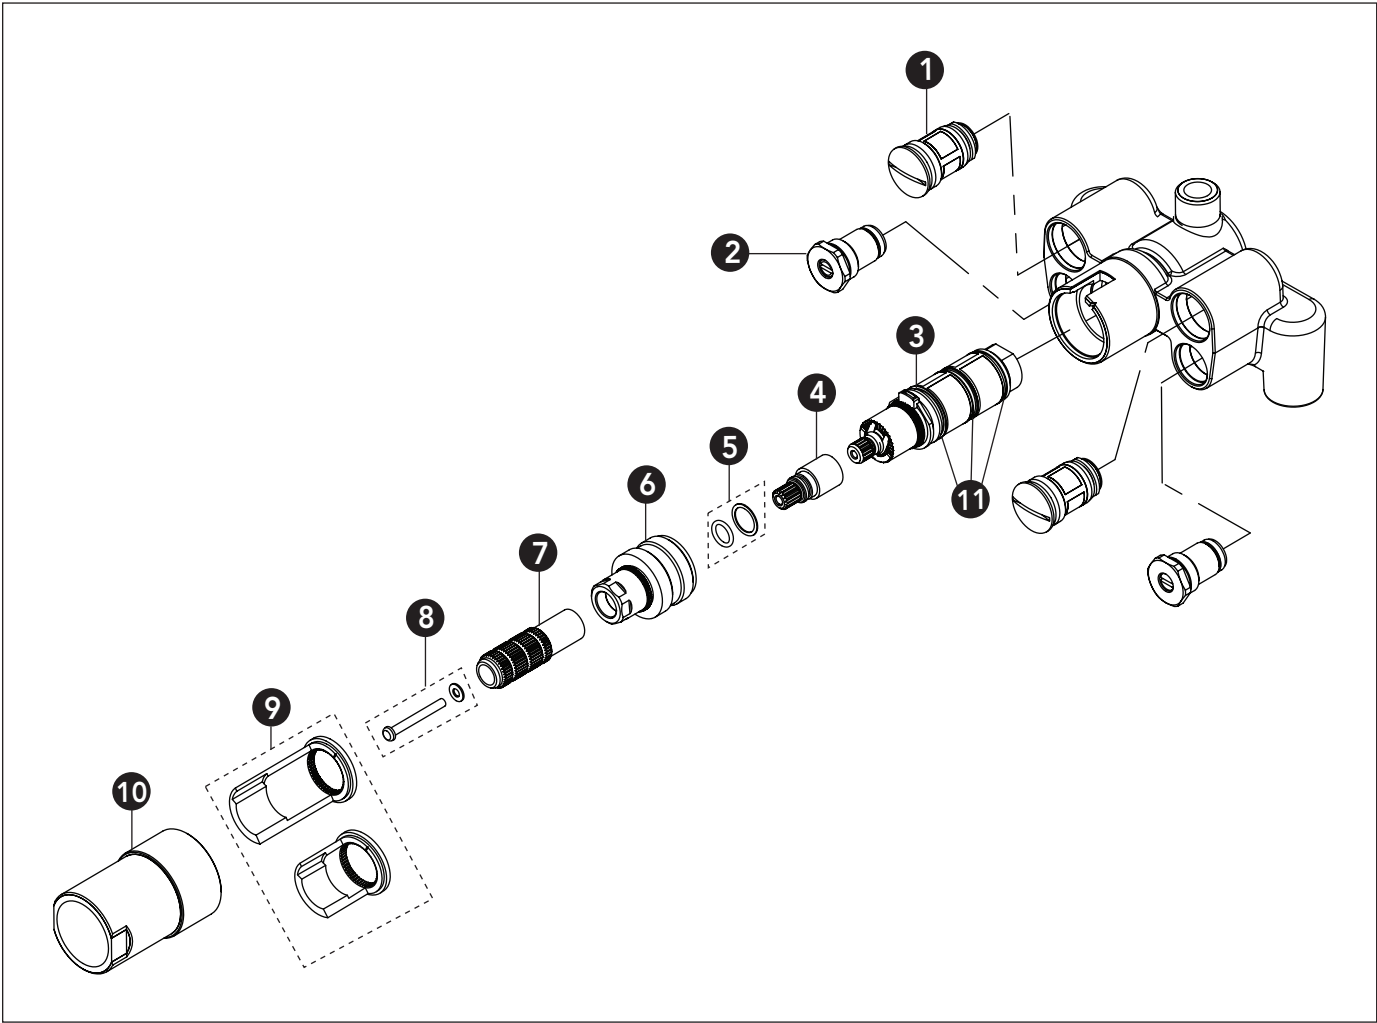

1/2" Thermostatic Mixing Valve

Item	Part	Description
1	THU4368	Check Valve
2	THU4369	Stop Valve
3	THU4367R	Thermostatic Cartridge
4	6BU4055	Stem Adapter
5	THP4617	O-ring & Washer
6	6BU4054	Valve Lock Nut
7	THP4614	Valve Stem
8	THP4618	Screw & Washer
9	THP4548	Temperature Limit Stops
10	THP4615	Retainer Sleeve
11	THP4616	O-ring