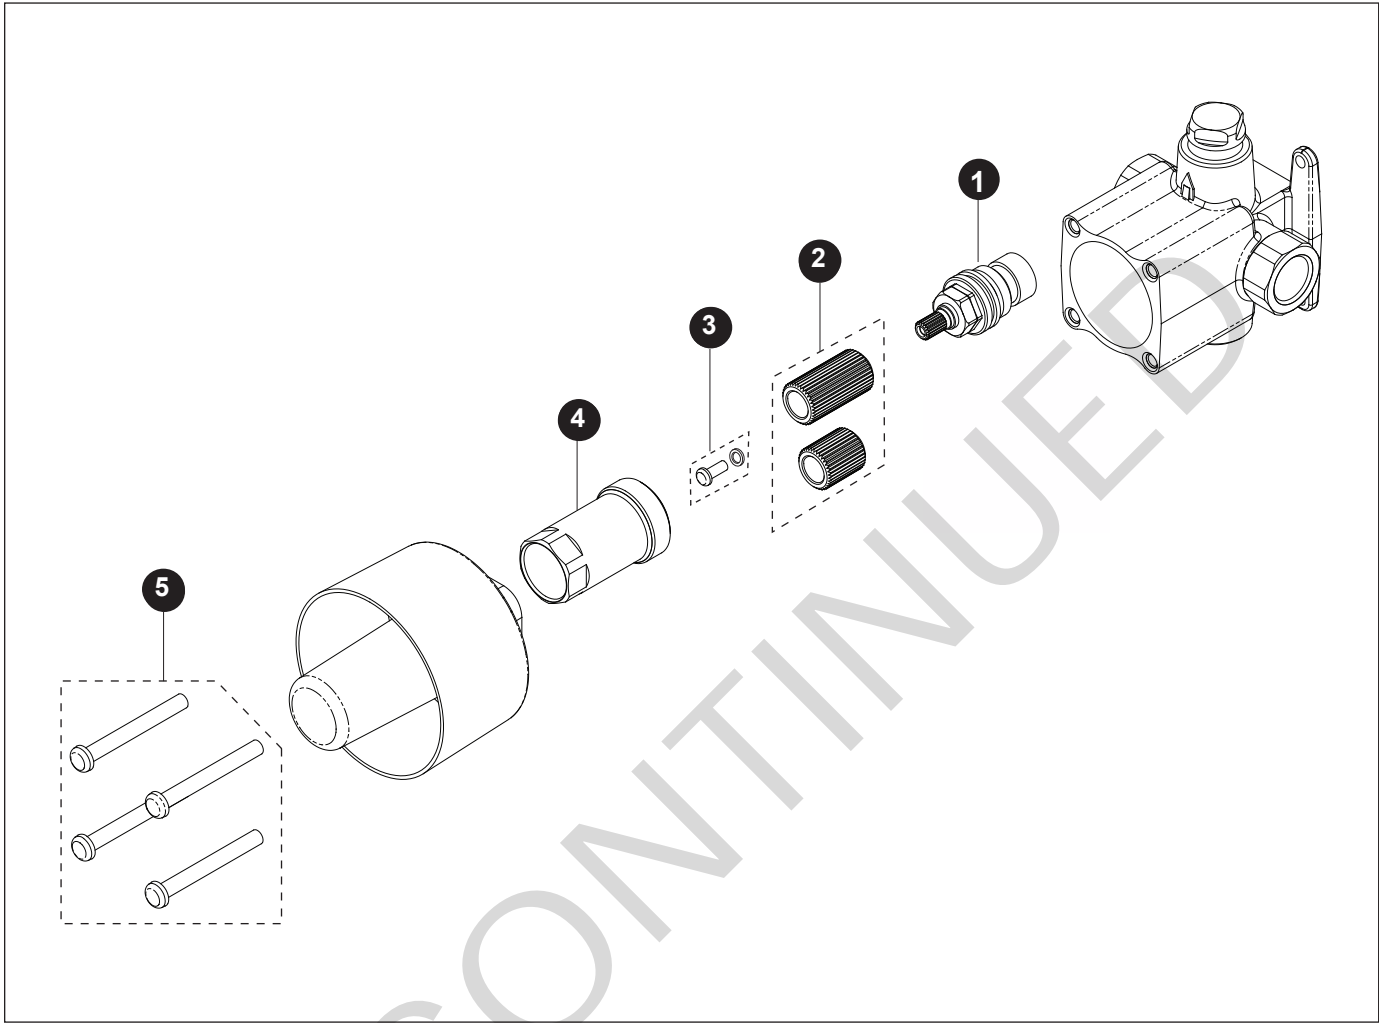

One-Way Volume Control Valve

Item	Part	Description
1	THP4040	Cartridge
2	THP4613	Stem (5)
3	THP4016	Screw & Washer
4	THP4612	Nut
5	THP4340	Screws