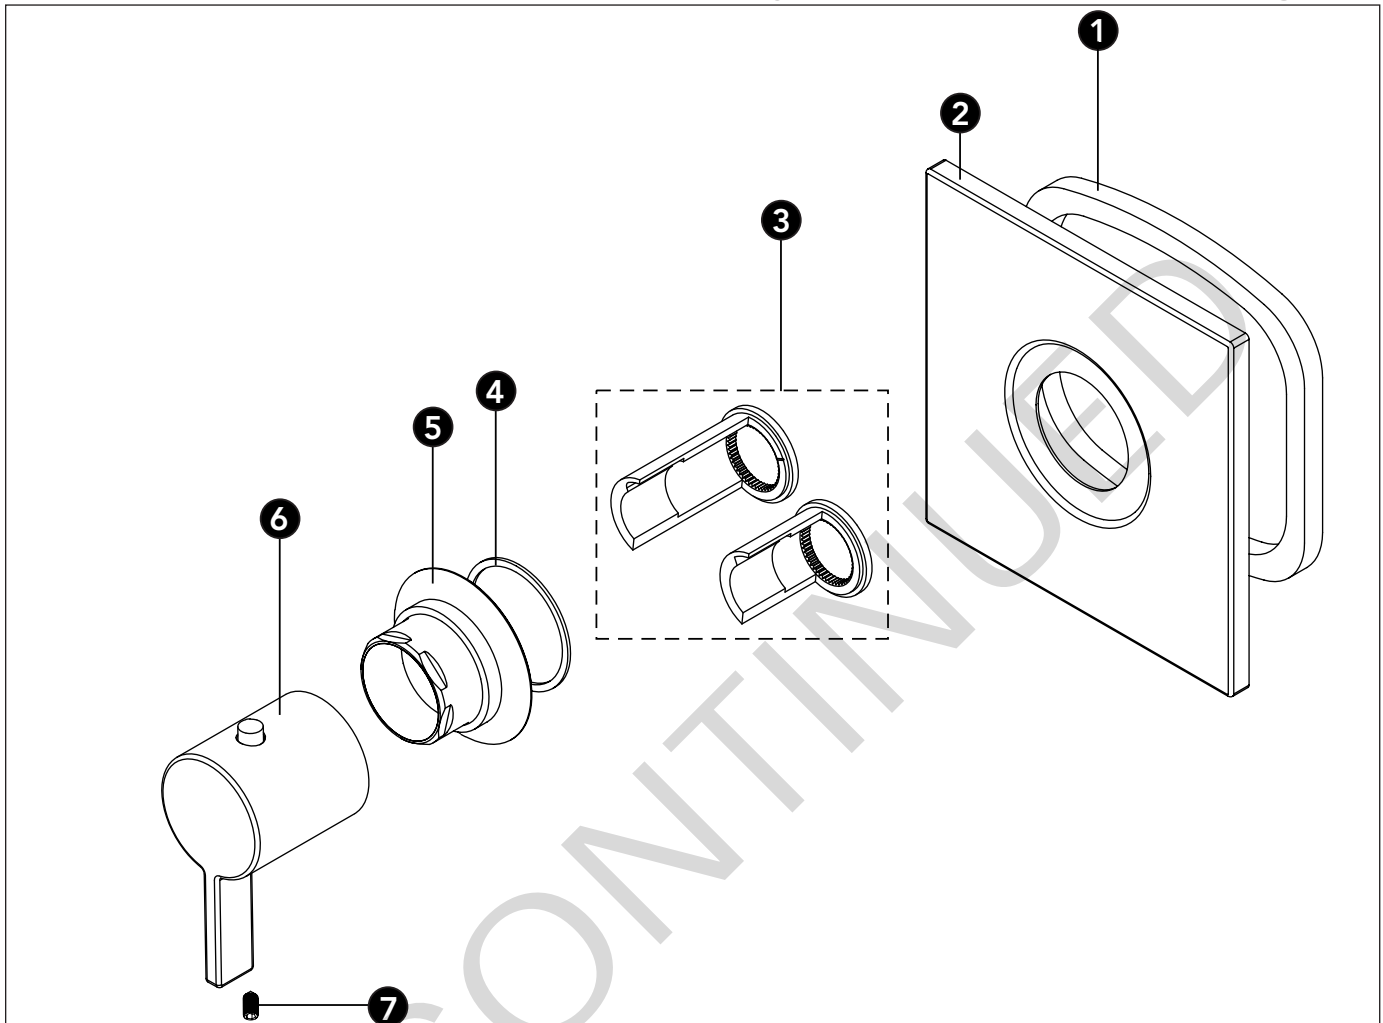

Trim only for Thermostatic Mixing Valve

LEGEND
\$\$ = Denotes Finish
#CP = Polished Chrome
#BN = Brushed Nickel
#PN = Polished Nickel

Item	Part	Description
1	THP4606	Faceplate Gasket
2	THP4607#\$\$	Faceplate
3	THP4548	Temperature Limit Stop
4	THP4536	Escutcheon Gasket
5	THP4549#\$\$	Escutcheon
6	THP4610#\$\$	Control Knob
7	THP4051	Set Screw