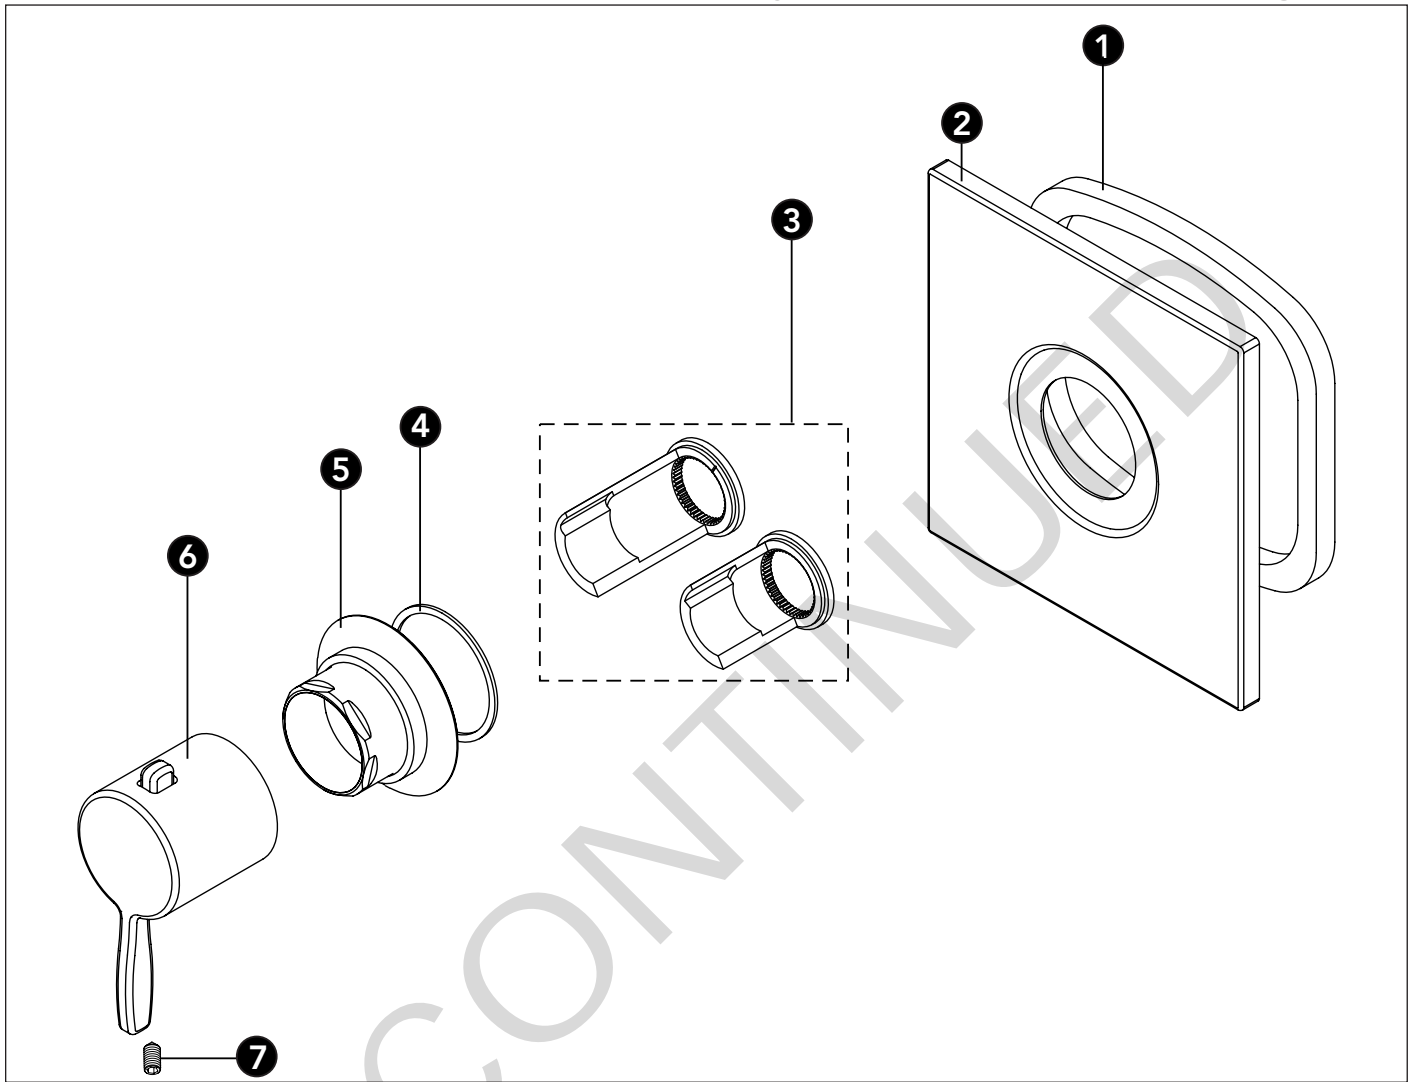

Trim only for Thermostatic Mixing Valve

LEGEND
\$\$ = Denotes Finish
#CP = Polished Chrome
#BN = Brushed Nickel
#PN = Polished Nickel

Item	Part	Description
1	THP4606	Faceplate Gasket
2	THP4608#\$\$	Faceplate
3	THP4548	Temperature Limit Stop
4	THP4536	Escutcheon Gasket
5	THP4549#\$\$	Escutcheon
6	THP4609#\$\$	Control Knob
7	THP4051	Set Screw