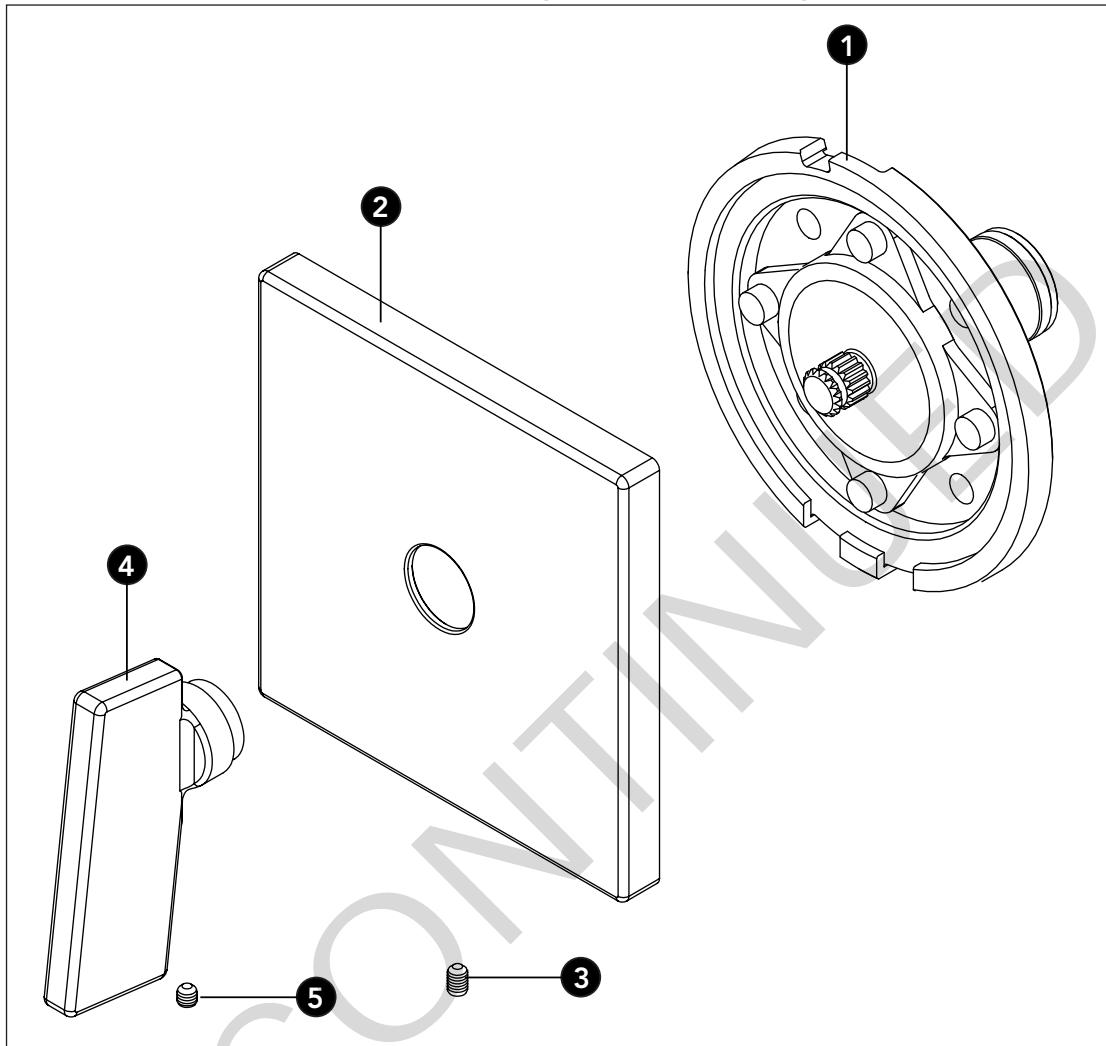

Trim only for One-Way Volume Control Valve

LEGEND
\$\$ = Denotes Finish
#CP = Polished Chrome
#BN = Brushed Nickel
#PN = Polished Nickel

Item	Part	Description
1	THP4602	Volume Control Assembly
2	THP4603#\$\$	Faceplate
3	THP4365	Set Screw for Faceplate
4	THP4605#\$\$	Handle
5	THP4167	Set Screw for Handle