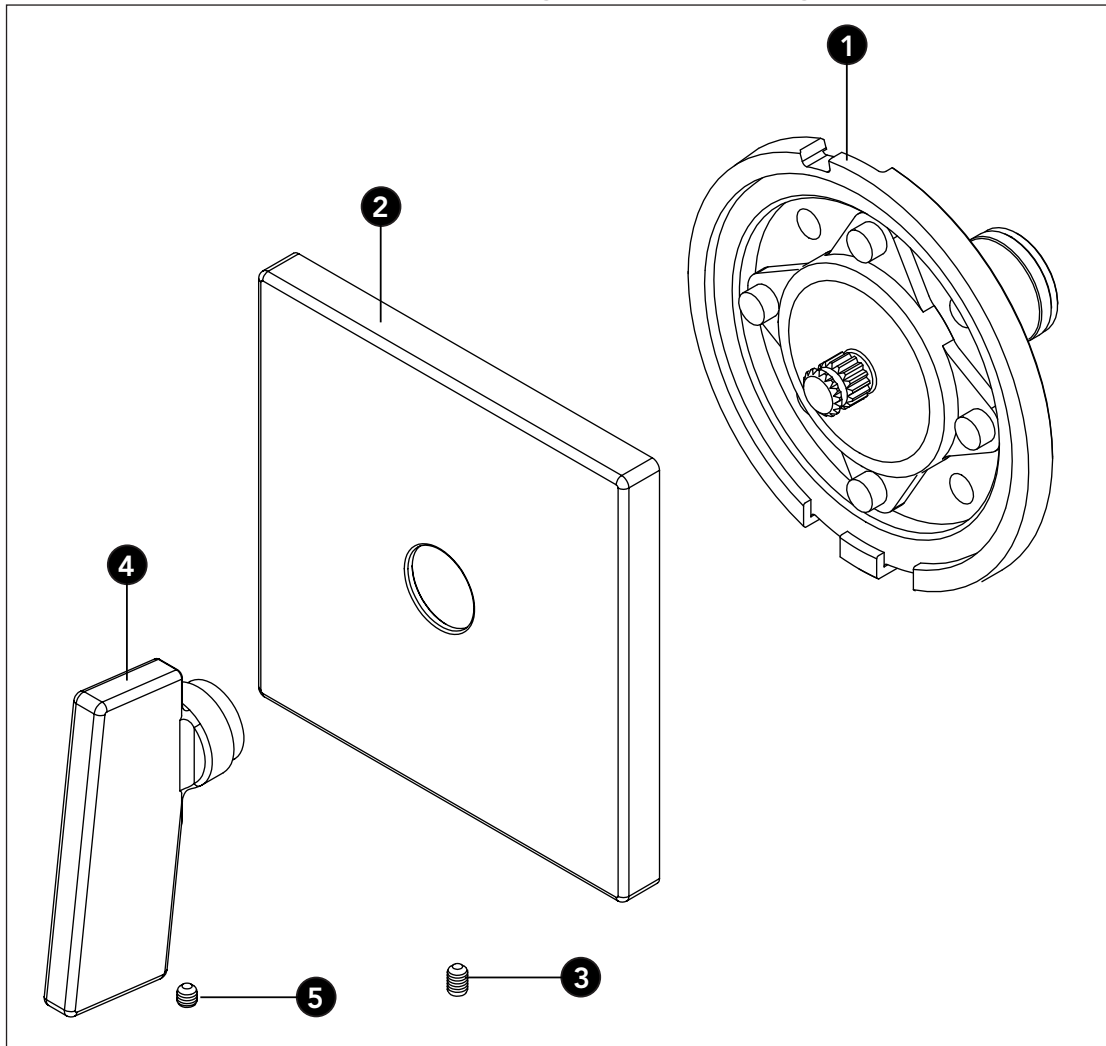

Trim only for One-Way Volume Control Valve

LEGEND
\$\$ = Denotes Finish
#CP = Polished Chrome
#BN = Brushed Nickel
#PN = Polished Nickel

Item	Part	Description
1	THP4602	Volume Control Assembly
2	THP4603#\$\$	Faceplate
3	THP4365	Set Screw for Faceplate
4	THP4605#\$\$	Handle
5	THP4167	Set Screw for Handle