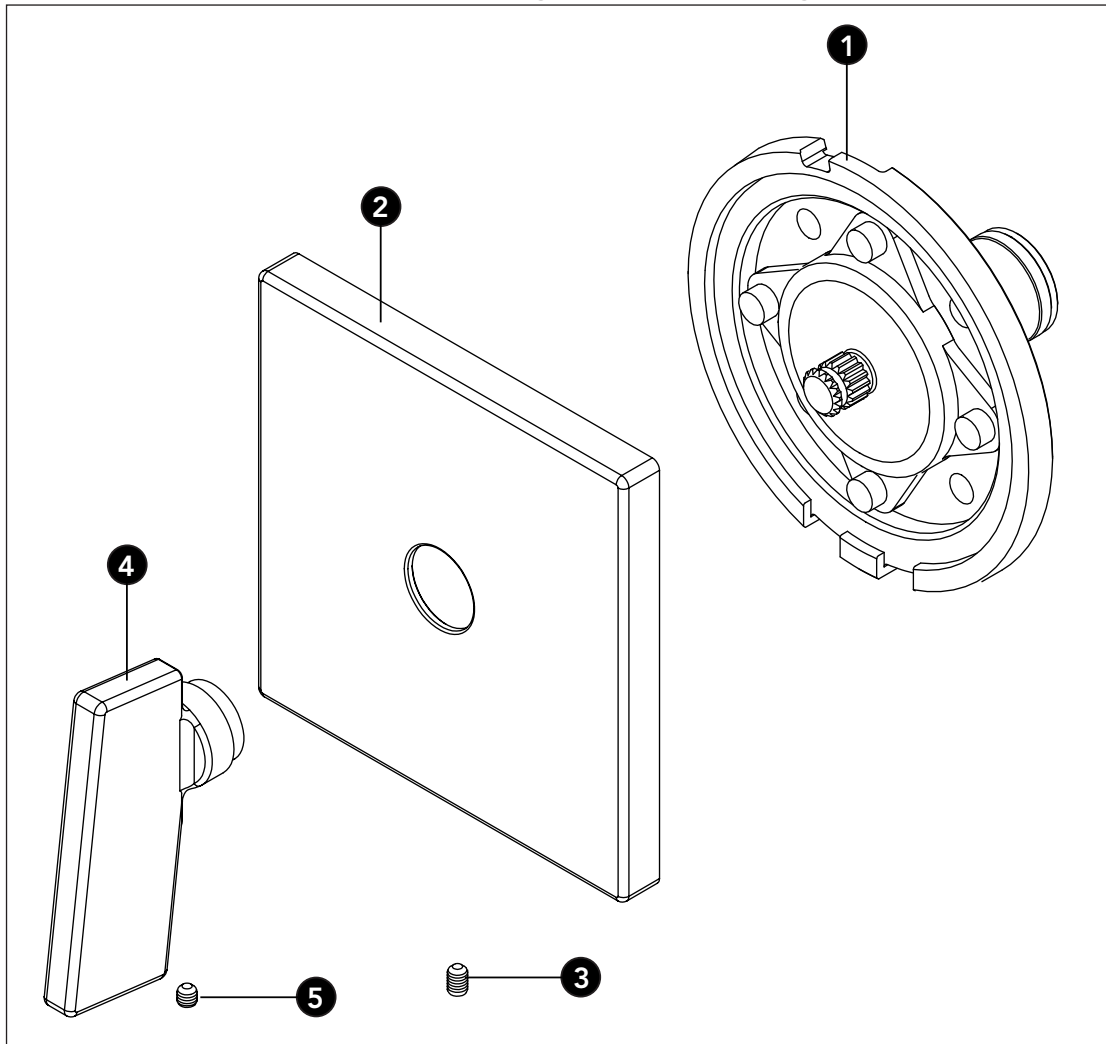

Trim only for Two-Way Volume Control Valve

LEGEND
\$\$ = Denotes Finish
#CP = Polished Chrome
#BN = Brushed Nickel
#PN = Polished Nickel

Item	Part	Description
1	THP4602	Volume Control Assembly
2	THP4604#\$\$	Faceplate
3	THP4365	Set Screw for Faceplate
4	THP4605#\$\$	Handle
5	THP4167	Set Screw for Handle