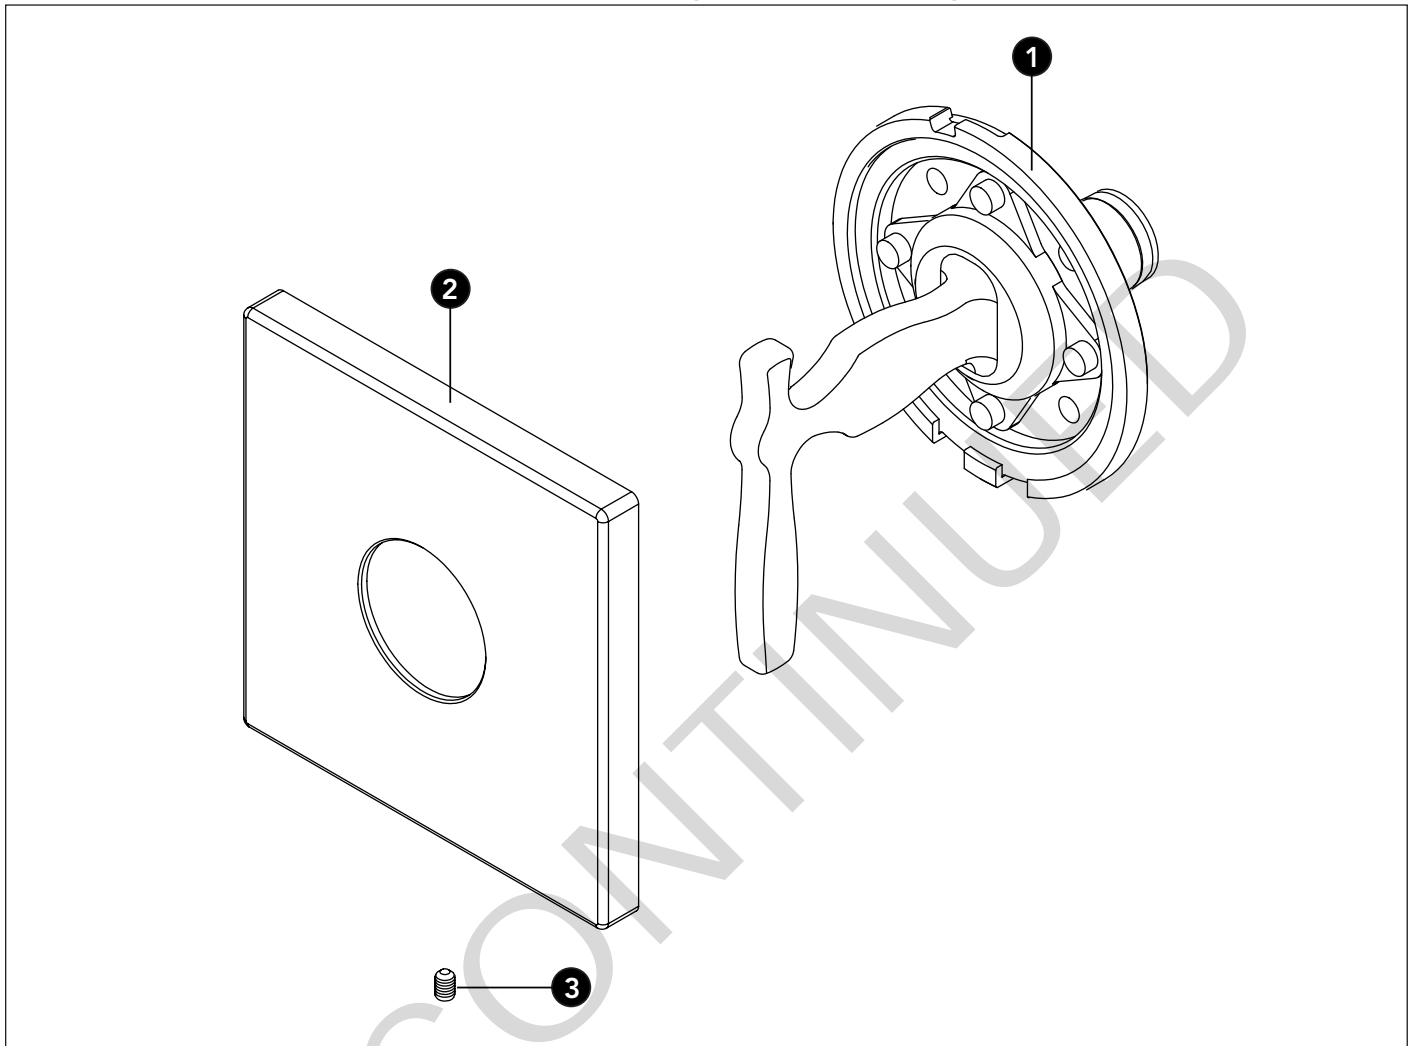

Trim only for One-Way Volume Control Valve

LEGEND
\$\$ = Denotes Finish
#CP = Polished Chrome
#BN = Brushed Nickel
#PN = Polished Nickel

Item	Part	Description
1	THP4599#\$\$	Volume Control Assembly
2	THP4600#\$\$	Faceplate
3	THP4365	Set Screw