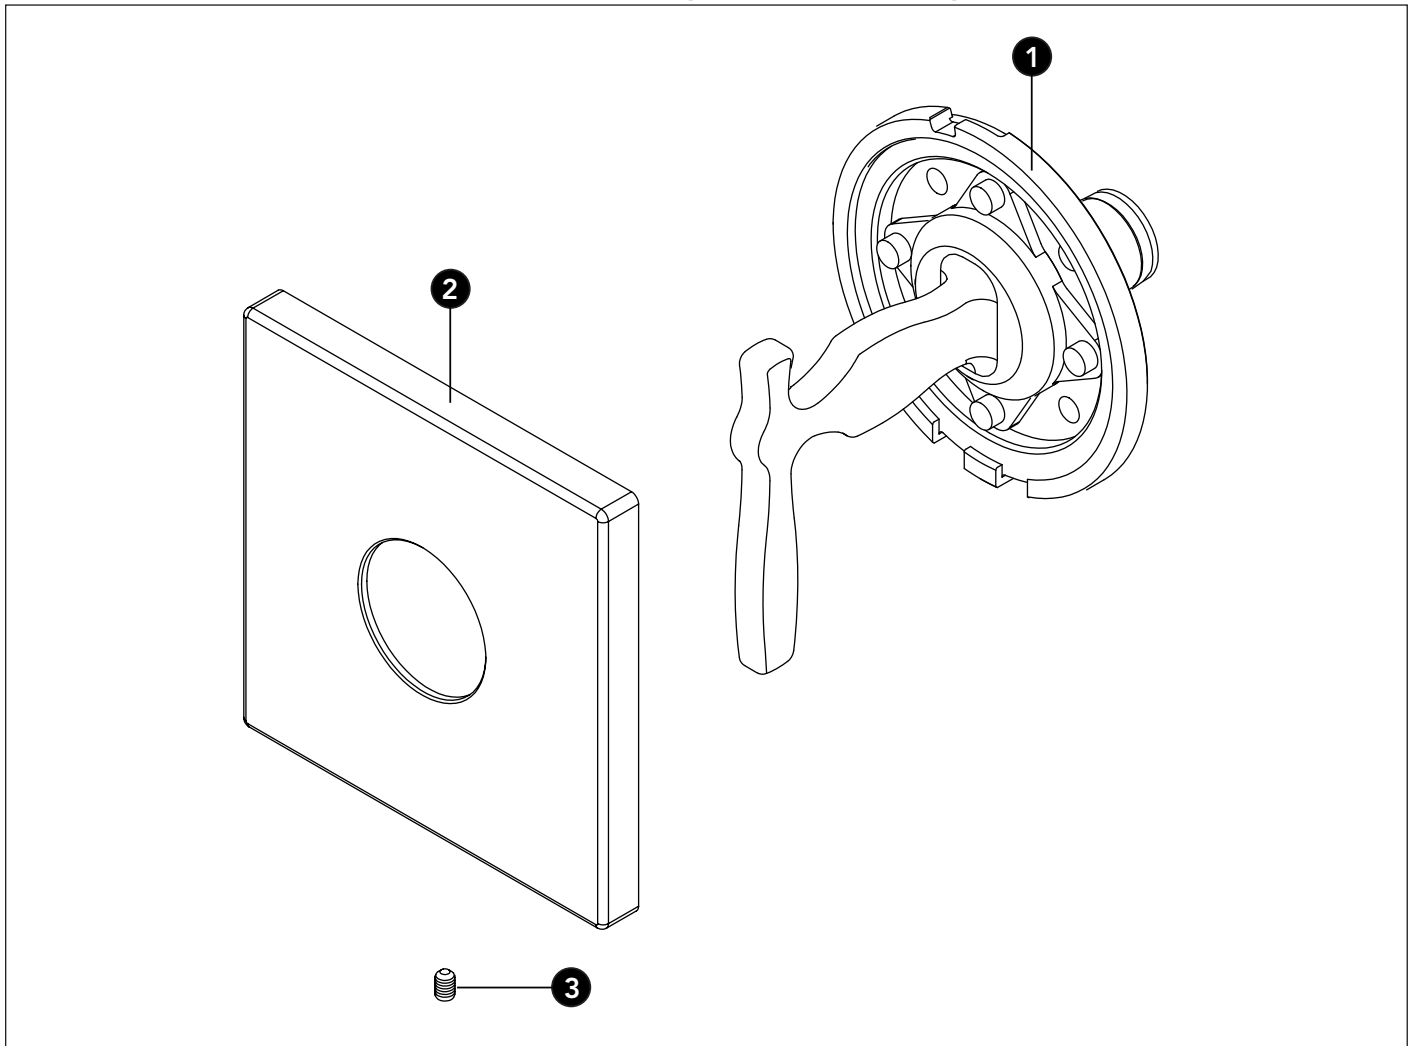

Trim only for Two-Way Volume Control Valve

LEGEND
\$\$ = Denotes Finish
#CP = Polished Chrome
#BN = Brushed Nickel
#PN = Polished Nickel

Item	Part	Description
1	THP4599#\$\$	Volume Control Assembly
2	THP4601#\$\$	Faceplate
3	THP4365	Set Screw