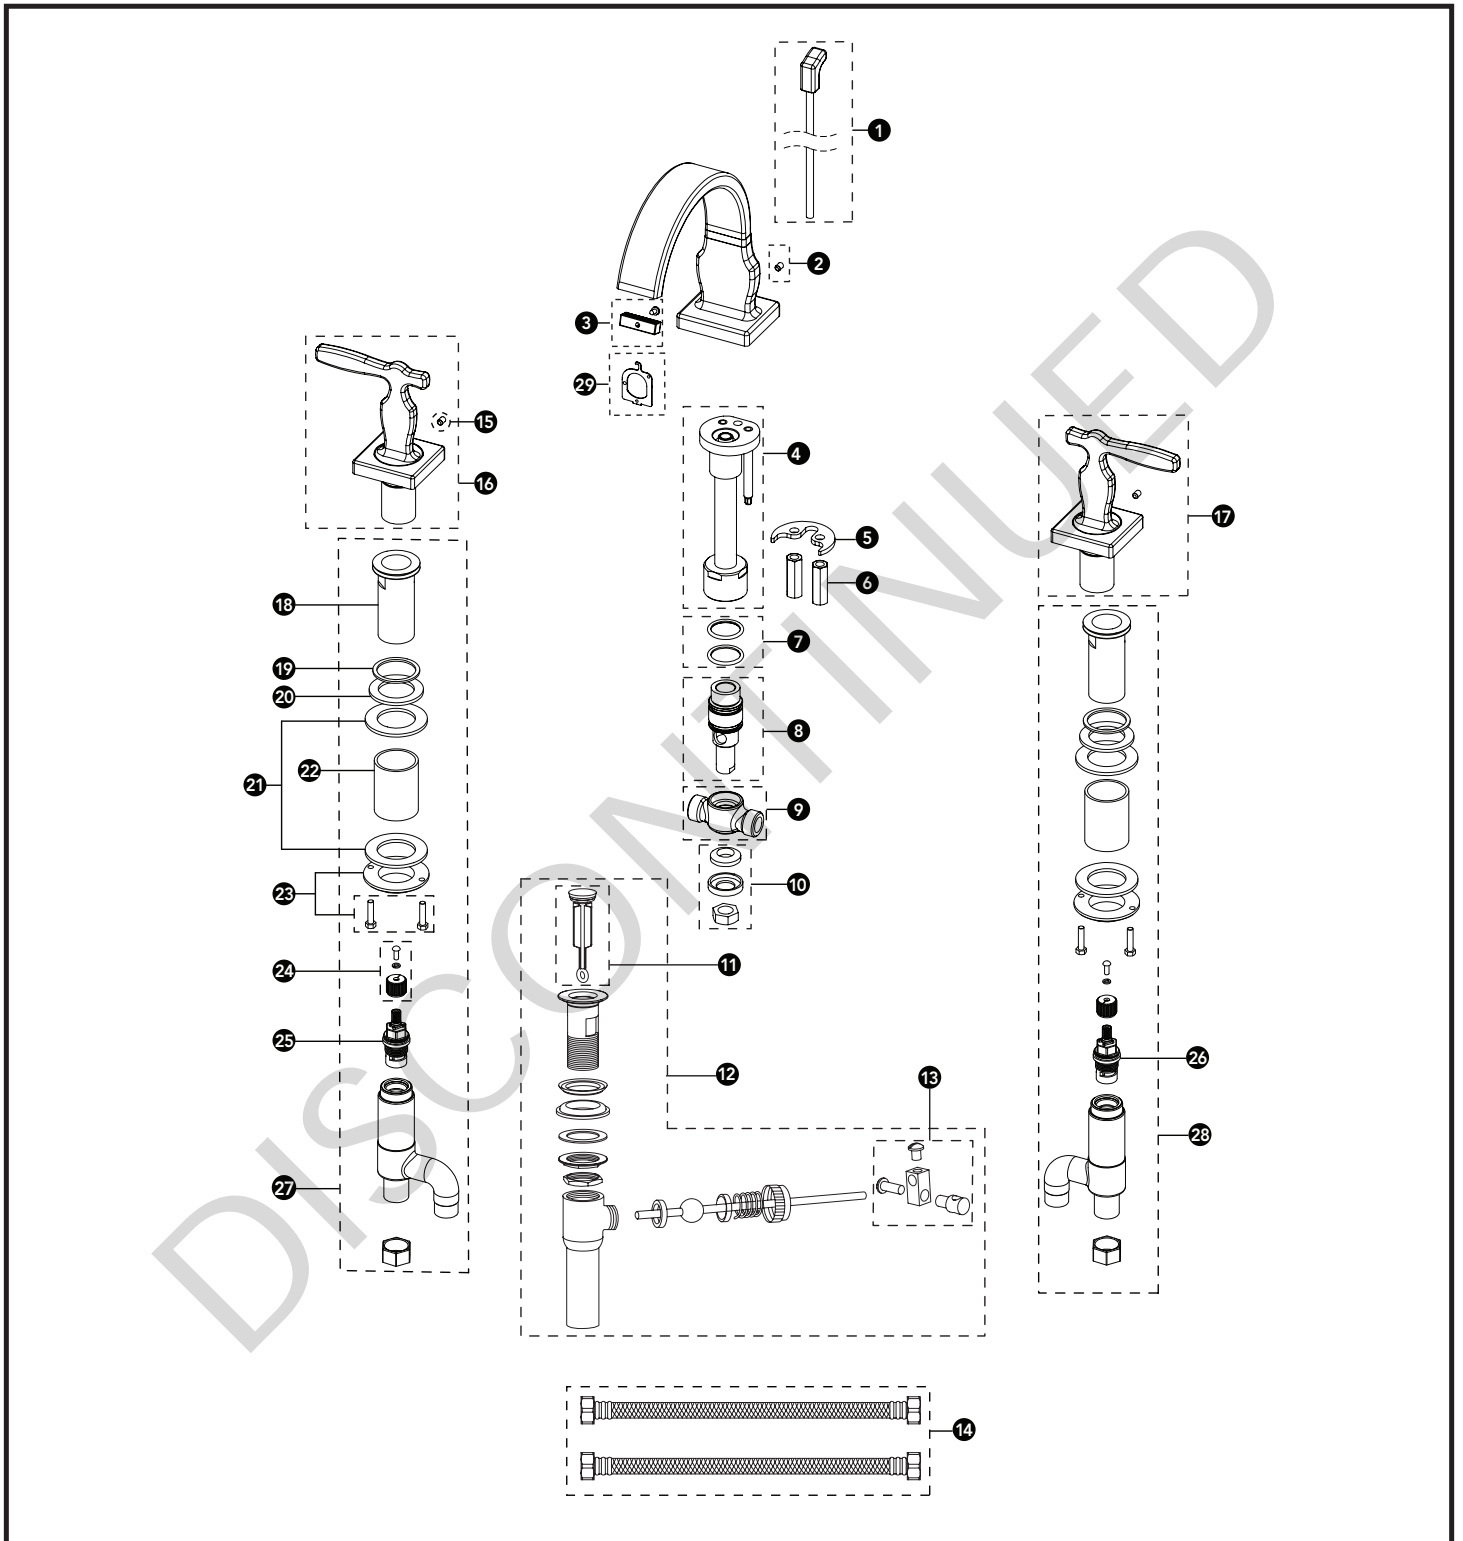

Widespread Lavatory Faucet

Widespread Lavatory Faucet

Item	Part	Description
1	THP4674#\$\$	Lift rod
2	THP4167	Set screw
3	THP4675	Filter screen & screw
4	THP4676	Spout shank
	THP5082	Spout shank w/ 1.2gpm flow regulator
5	THP4677	Mounting bracket
	THP4678	Lock nuts (2)
7	THP4679	O-rings (2)
8	THP4680	T-connection insert
9	THP4681	T-connection
10	THP4682	T-connection secure set
11	THP4011#\$\$	Drain plunger
12	THP4010#\$\$	Drain assembly
13	THP4012	Lift rod connector
14	THP4026	Flex hose (2)
15	THP4167	Set screw
16	THP4683#\$\$	Handle assembly (Hot)
17	THP4684#\$\$	Handle assembly (Cold)
18	THP4169	Deck adapter
19	THP4019	Foam gasket
20	THP4042	Rubber gasket
21	THP4171	Metal washer (2)
22	THP4172	Valve sleeve
23	THP4020	Lock nut & screw
24	THP4685	Spindle & screw
25	THP4417	Cartridge (hot)
26	THP4416	Cartridge (cold)
27	THP4706	Valve assembly (hot)
28	THP4707	Valve assembly (cold)
29	THP5065	Nozzle removal key

DISCONTINUED

LEGEND
\$\$ = Denotes Finish
#CP = Polished Chrome
#BN = Brushed Nickel
#PN = Polished Nickel