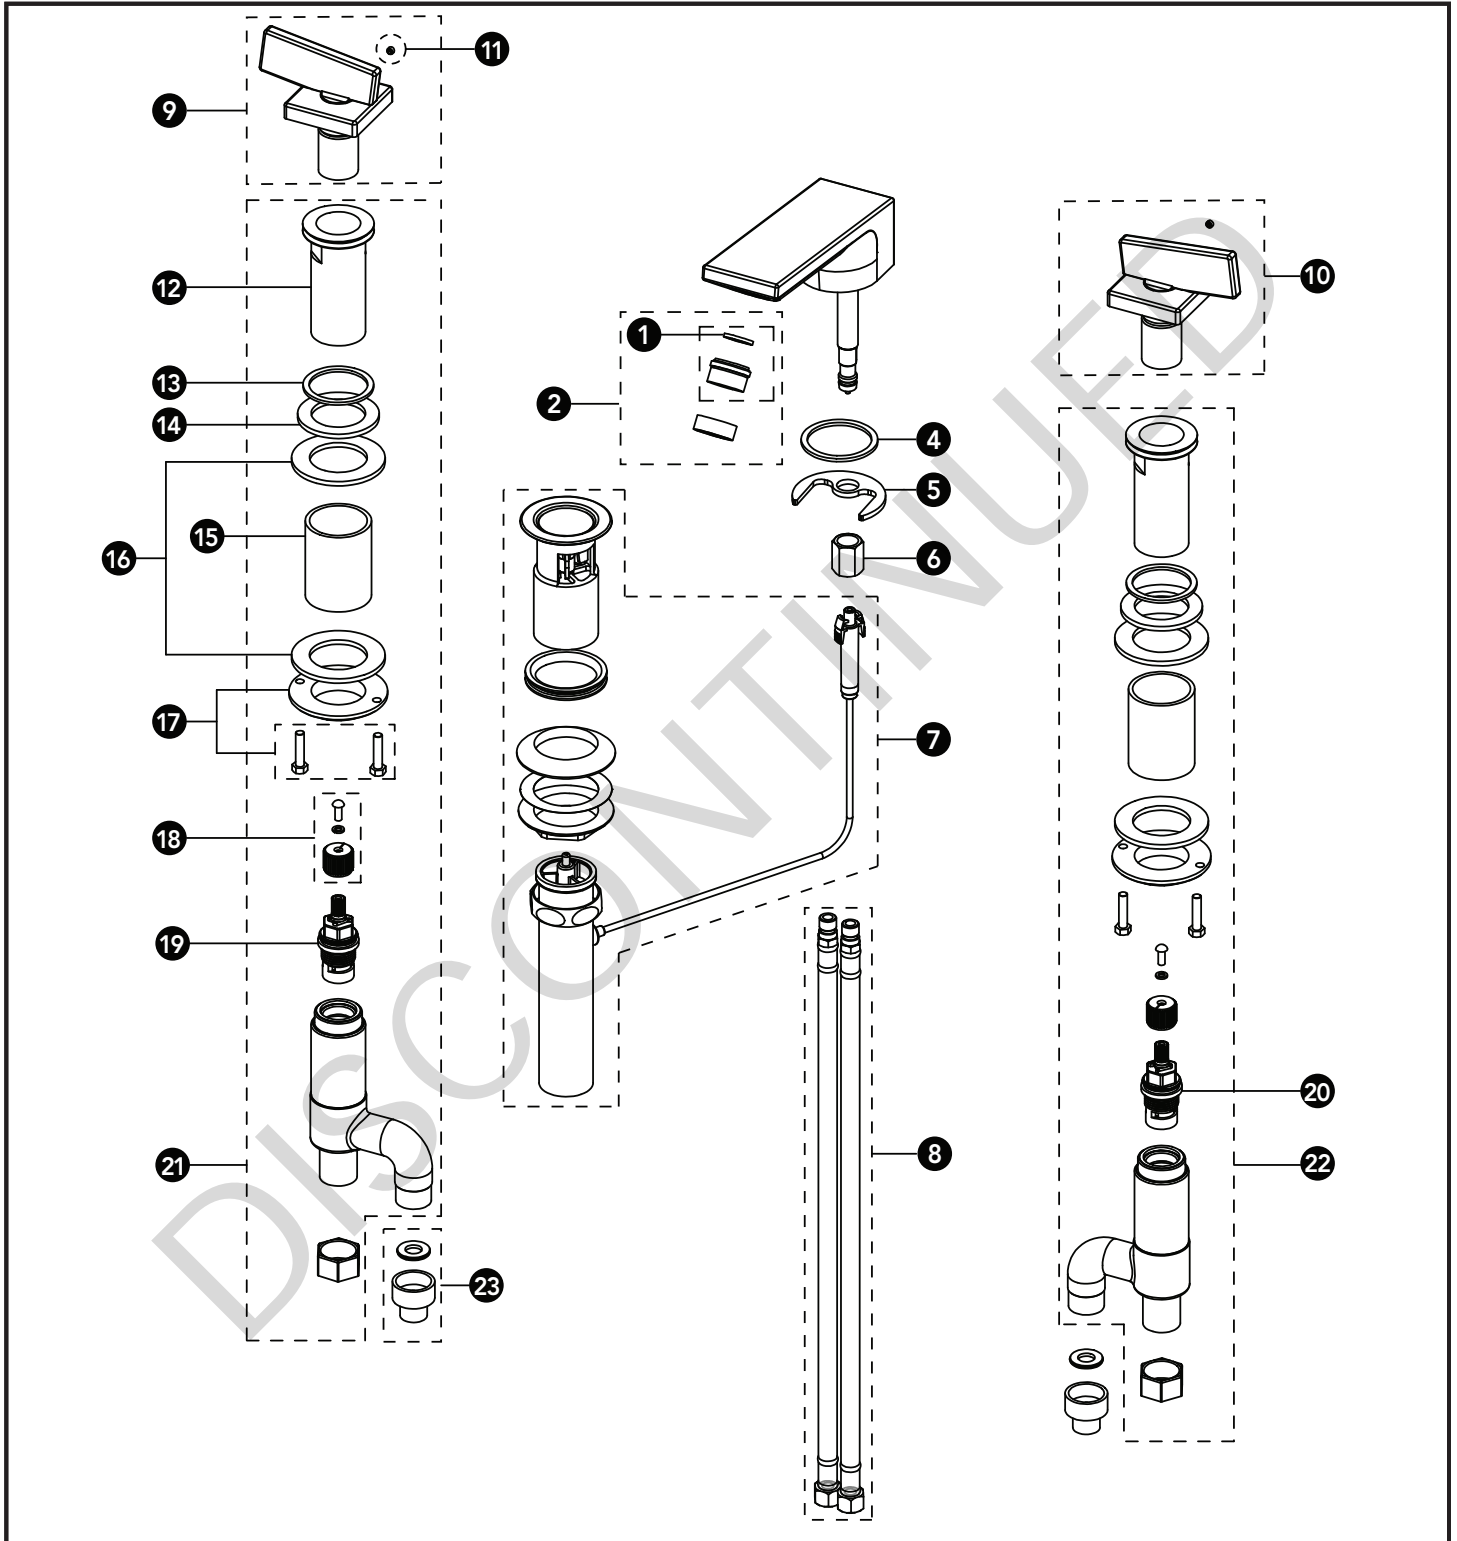

Widespread Lavatory Faucet, 8" Center

**Widespread Lavatory Faucet, 8" Center**

<b>Item</b>	<b>Part</b>	<b>Description</b>
1	THP4498	Aerator & gasket
	THP5070	1.2 gpm aerator & gasket
2	THP4499	Aerator housing
3	THP4690	Hose adapter &asket
4	THP4686	Foamasket
5	THP4687	Mountingnrocket
6	THP4688	Mounting nut
7*	THP4689#\$\$	Drain assembly
8	THP4407	Flex hoses (2)
9*	THP4691#\$\$	Lever handle (hot)
10*	THP4692#\$\$	Lever handle (cold)
11	THP4167	Set screw
12	THP4169	Deck adapter
13	THP4019	Foam gasket
14	THP4042	Rubber washer
15	THP4172	Sleeve
16	THP4171	Washers (2)
17	THP4020	Locknut & screws
18	THP4685	Spindle & screws
19	THP4417	Cartridge (hot)
20	THP4416	Cartridge (cold)
21	THP4706	Valve unit (hot)
22	THP4707	Valve unit (cold)

\* Please select finish codes before ordering.

DISCONTINUED

<b>LEGEND</b>
\$\$ = Denotes Finish
#CP = Polished Chrome
#BN = Brushed Nickel
#PN = Polished Nickel