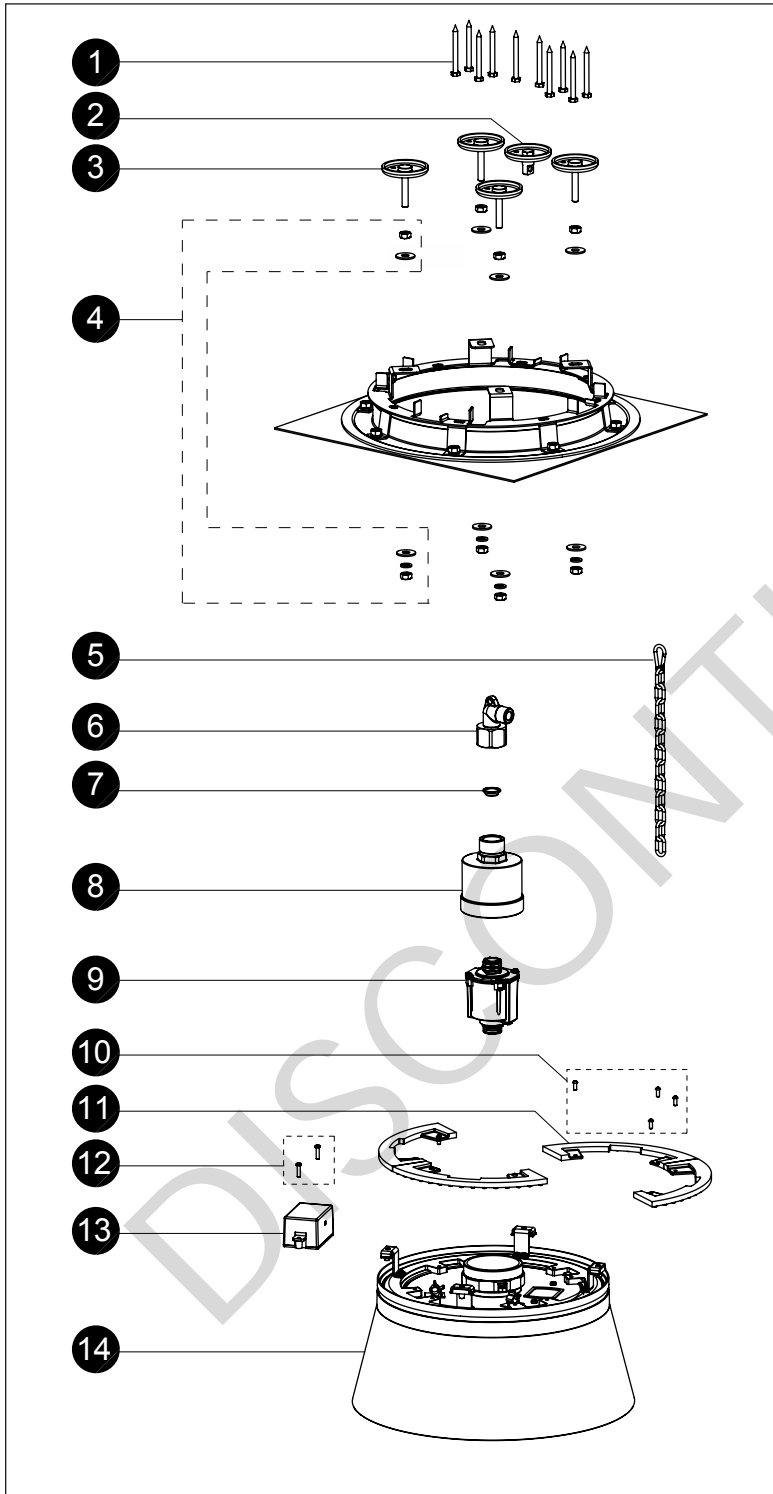

AIMES®
EcoPower® LED Rain Showerhead

Item	Part	Description
1	THP4693	Screw
2	THP4694	Safety Chain Supporting Hardware
3	THP4695	Shower Support Hardware
4	THP4696	Supporting Screws & Washers
5	THP4697	Safety Chain
6	THP4698	Elbow
7	THP4389	Filter
8	THP4699	Elbow
9	THP4700	Generator Housing
10	THP4704	Generator Unit
11	THP4704	Screws
12	THP4703	LED Unit
13	THP4092	Screws
14	THP4701	Controller
	THP4702	Showerhead

LEGEND
\$\$ = Denotes Finish
#CP = Polished Chrome