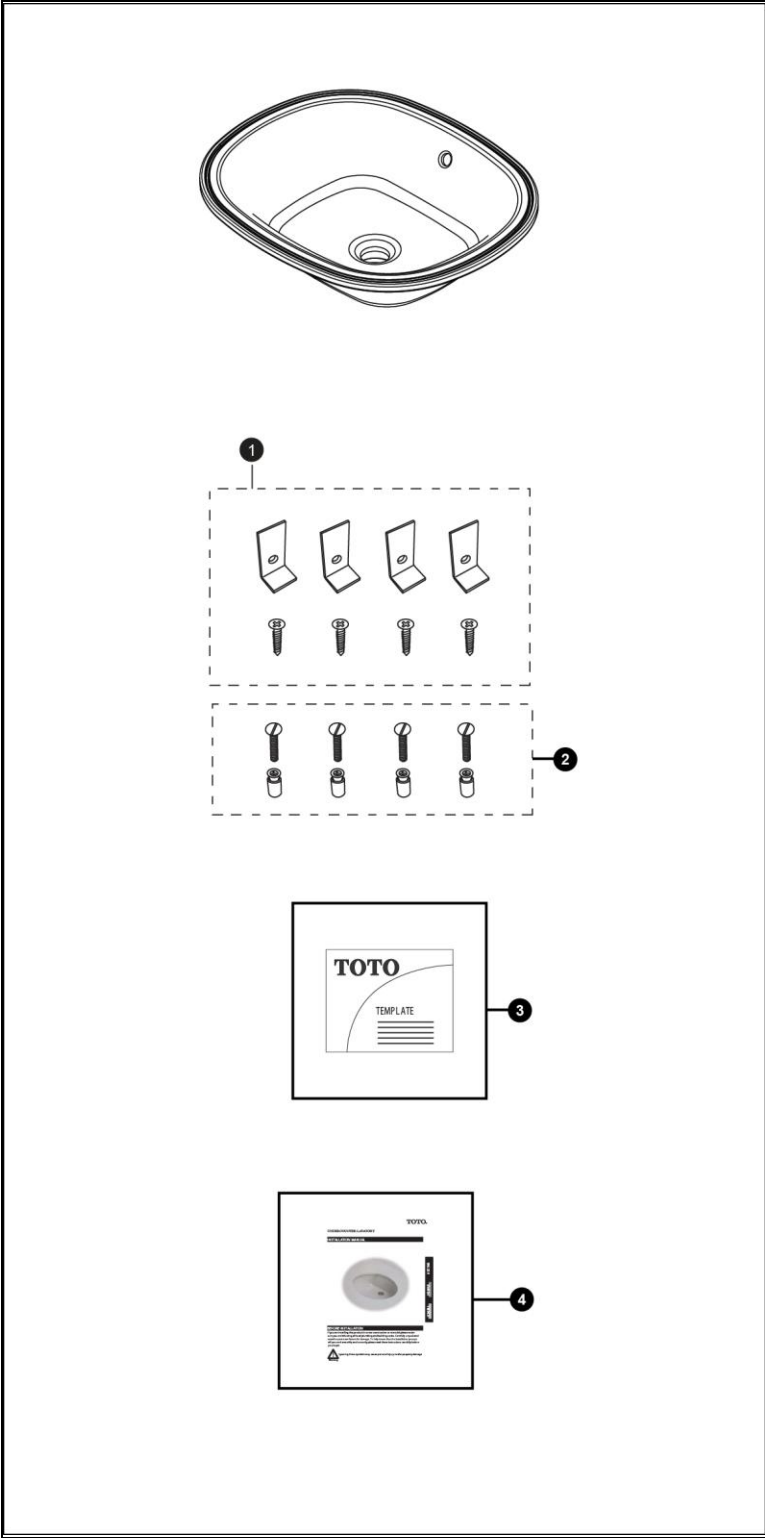

Maris®
Under Counter Lavatory

Item	Part	Description
1	THU408	Mounting set, UC lav, standard rim
2	THU410	Anchor set, UC lav, hard surface
3	0GU523	Template
4	0GU035-5	Installation and Owner's Manual, UC lav

Note:

Product Number Explanations	
Vessel Lavatory	Colors
(LT) Lavatory	(#01) Cotton
(483) Model	(#03) Bone
(G) CeFIONtect™ (#01, #03, #11, #12 colors only)	(#11) Colonial White
	(#12) Sedona Beige
	(#51) Ebony

Actual Product may vary slightly from illustration.