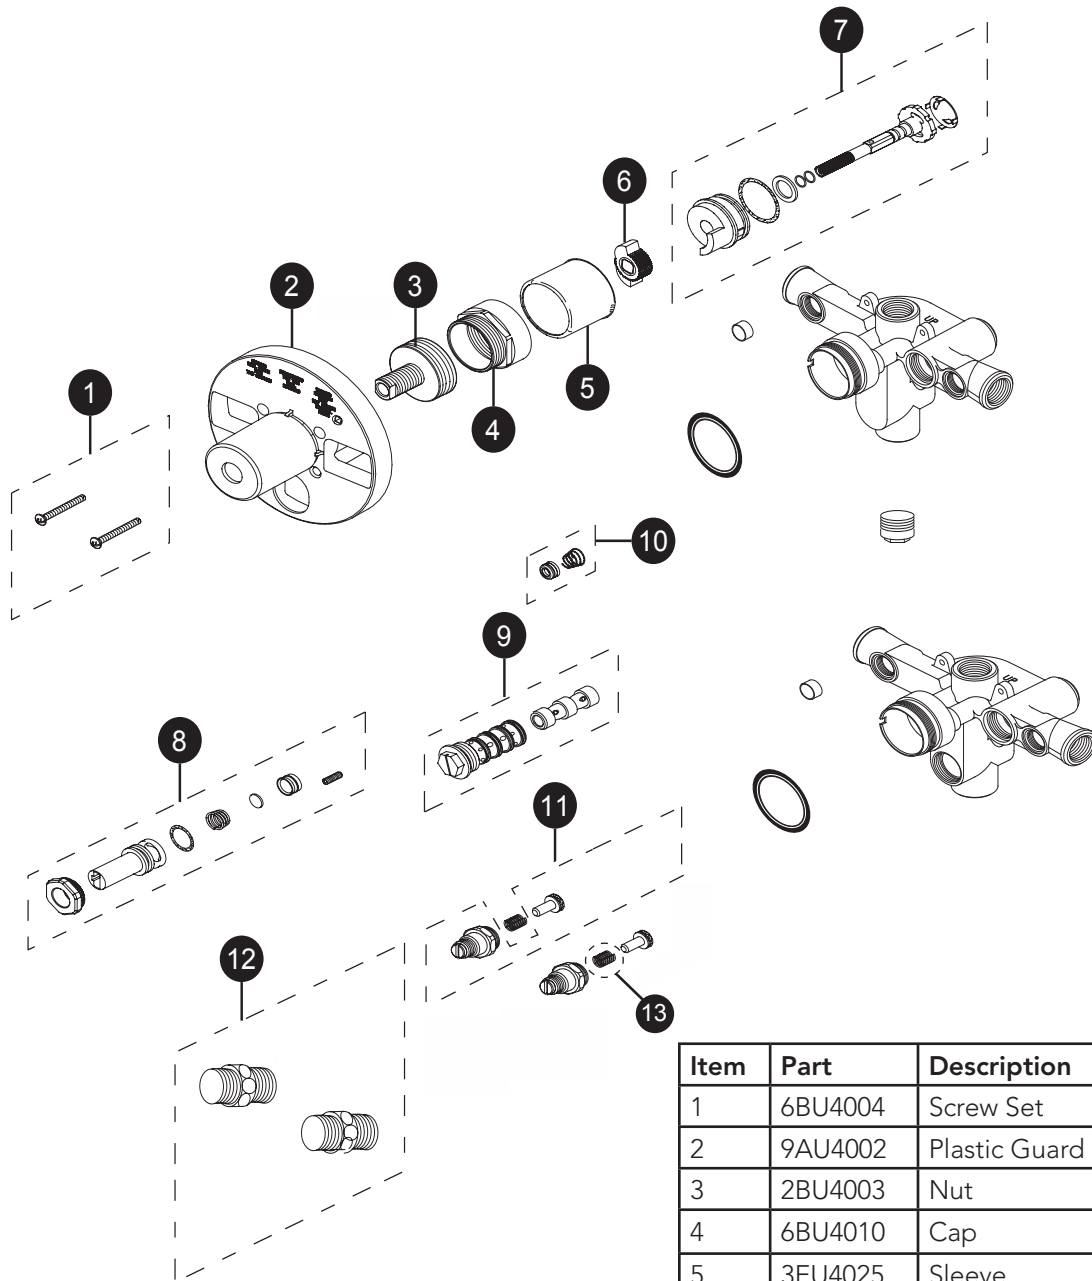

Pressure Balance Valve with Diverter for Shower and Bath Trims

Item	Part	Description
1	6BU4004	Screw Set
2	9AU4002	Plastic Guard Set
3	2BU4003	Nut
4	6BU4010	Cap
5	3EU4025	Sleeve
6	THU4141	Temperature Limiting Device Set
7	THU4127	Cartridge
8	THU4131	Diverter (TSPVR)
9	THU4126	Pressure Balance Spool
10	THU4129	Seat & Spring
11	THU4125	Check Stop Set (1 pc.)
12	6BU4007	Connector (2 pcs.)
13	THP4515	Spring (1 pc.)