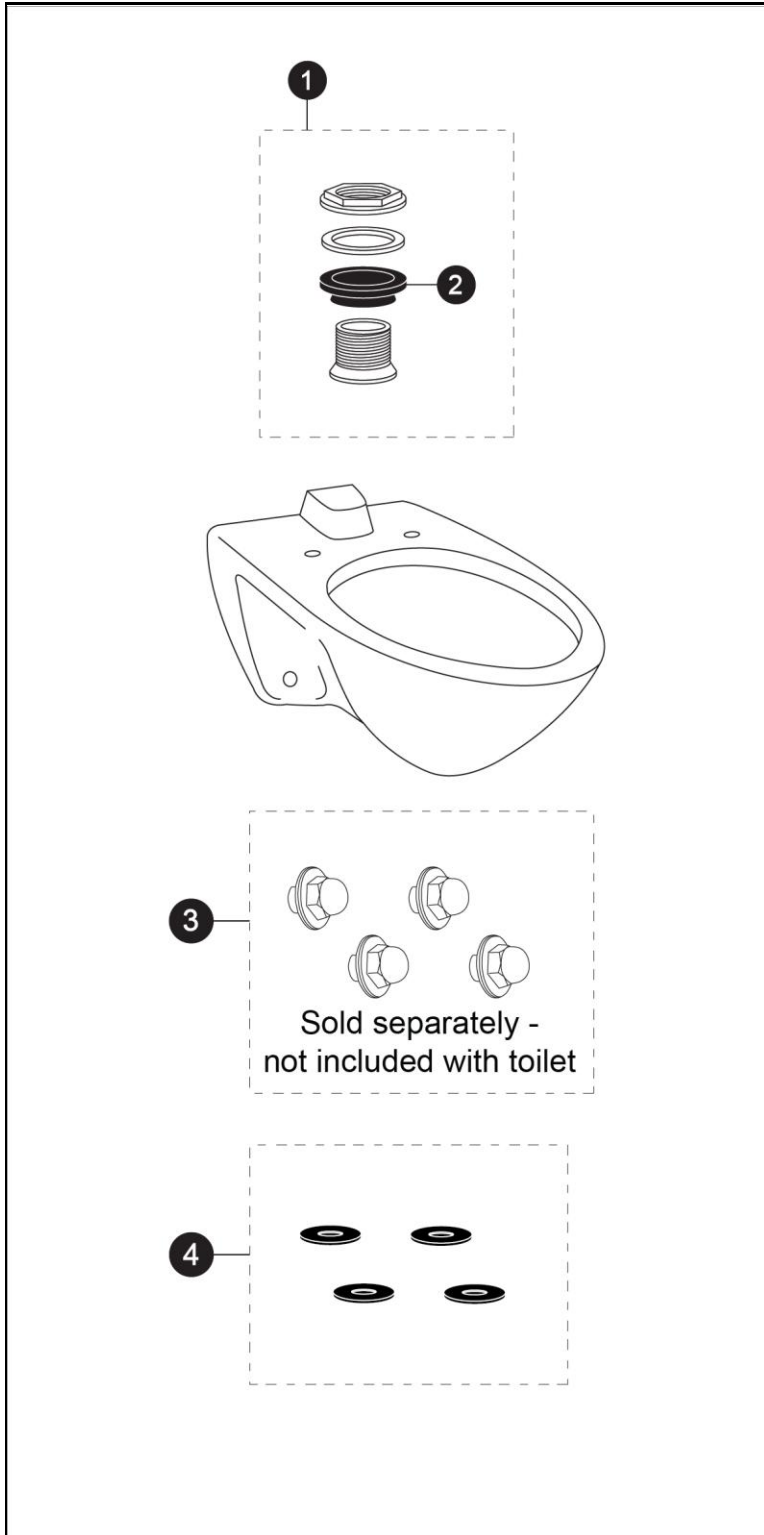

CT708EV & CT708EVG

CT708EV
CT708EVG

Commercial Wall Mount, 1-1/2" Back 1.6 Gpf or 1.28 Gpf Toilet, Elongated, Flush Valve, 10" - 12" Rough-In, (including CeFIONtect™)

Item	Part	Description
1	THU073R	Spud
2	THU120R	Spud Gasket (10 pieces)
3	THU111	Retro-Fit Mounting bolt cap set (4 pieces) Sold Separately
4	THU448	Rubber washer kit (4 pieces)

Note:

Requires the use of any Jay R. Smith siphon jet support (four-bolt).

Product Number Explanations

Bowl

(CT) Commercial Toilet
(708) Model
(E) 1.28 Gpf
(V) Back Spud Inlet
(G) CeFIONtect™

Colors

(#01) Cotton
(#03) Bone
(#12) Sedona Beige
(#51) Ebony

Actual Product may vary slightly from illustration.