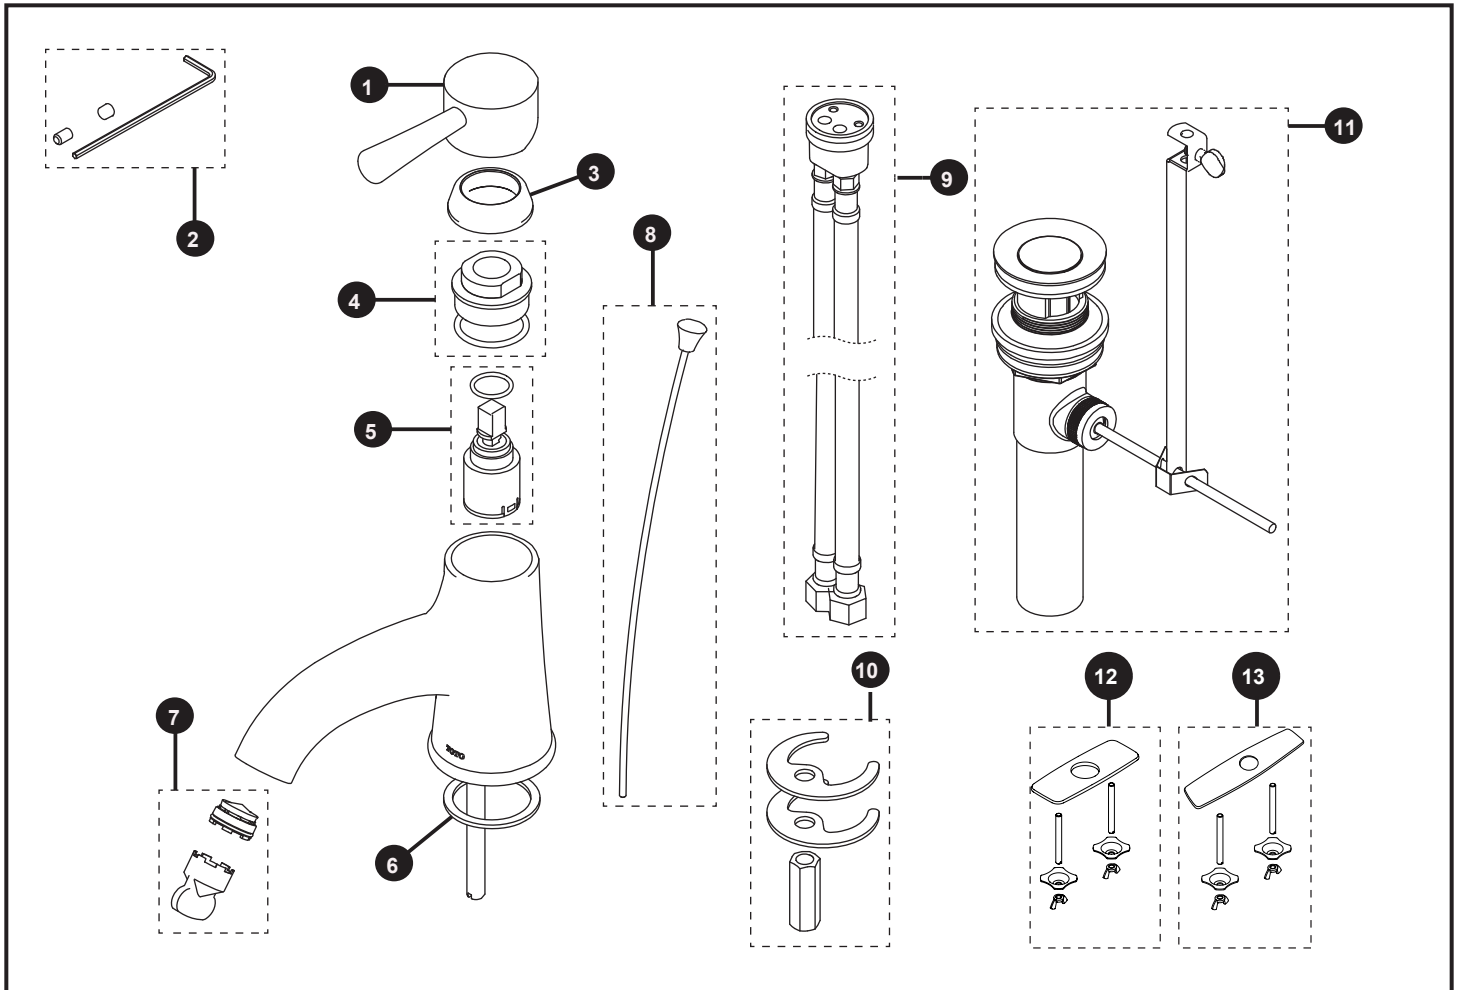

Single Handle Lavatory Faucet

Item	Part	Description
1*	THP4877#\$\$	Handle
2	THP4871	Set screw, plug & hex wrench
3*	THP4873#\$\$	Cover, nut
4	THP4873	Nut w/ o-ring
5	THP4874	Mixing cartridge w/ o-ring
6	THP4875	Gasket
7	THP4869	Aerator & key
	THP5071	1.2 gpm aerator & key
8*	THP4878#\$\$	Lift rod w/ knob
9	THP4876R	Hose assembly
10	THP4859	Mounting hardware, spout
11*	THP4856#\$\$	Drain assembly
12	THP3158#CP	Cover plate - 4"
13	THP3159#CP	Cover plate - 8"

LEGEND
\$\$ = Denotes Finish
#CP = Polished Chrome
#BN = Brushed Nickel
#PN = Polished Nickel

* Please select finish code before ordering.