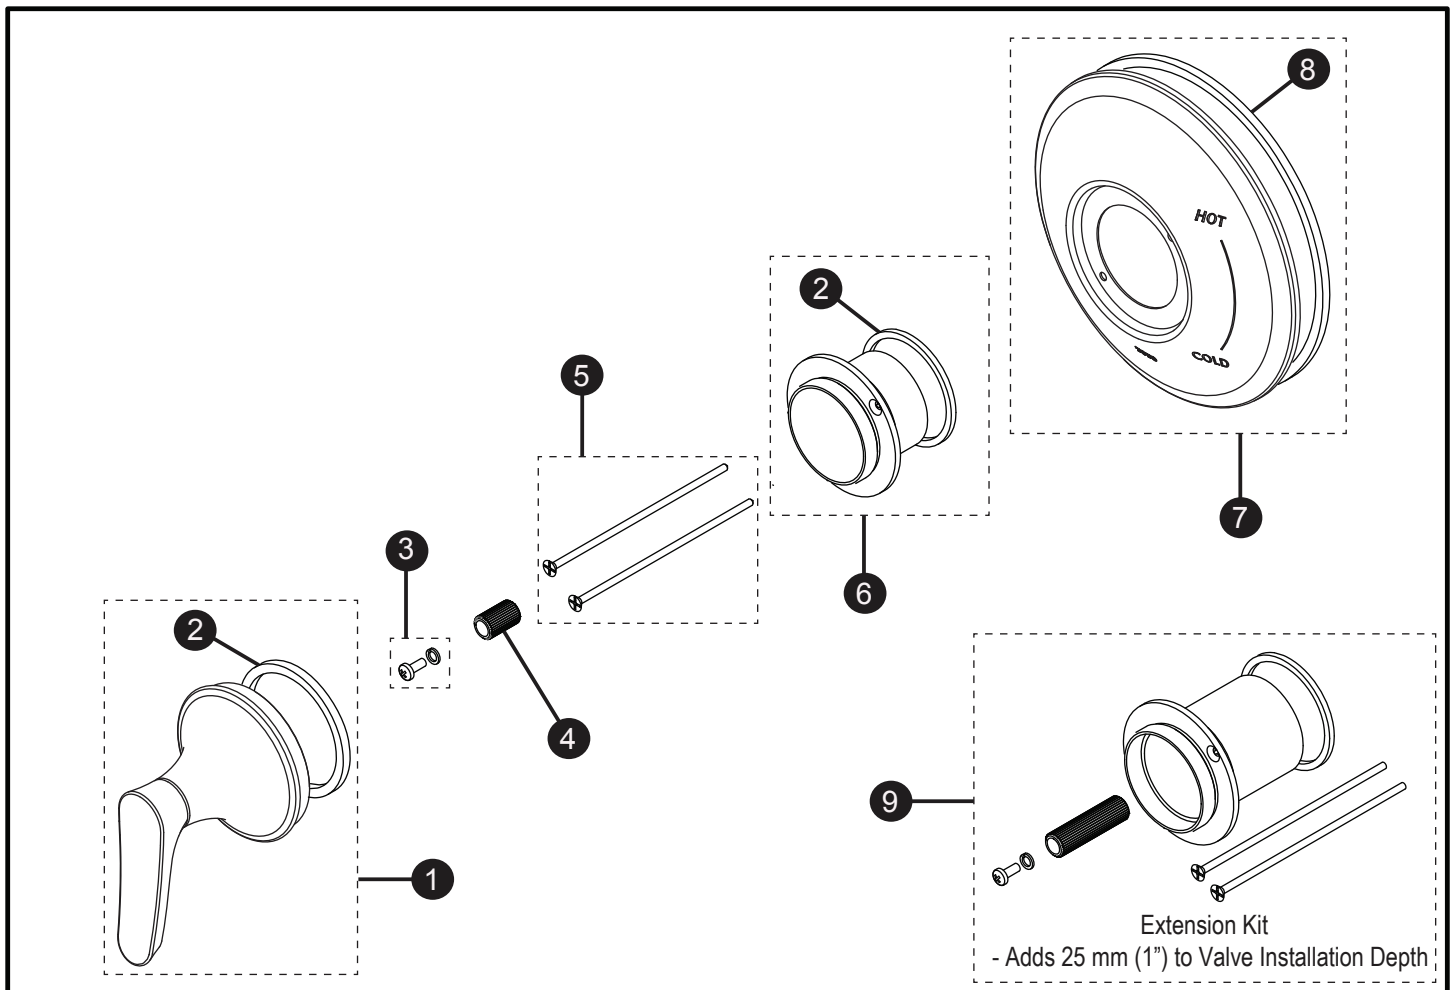

**Wyeth®
Pressure Balance Trim**

Item	Part	Description
1*	THP4901#\$\$	Handle Assembly
2	THP4816	Gasket
3	THP4825	Screw and Lock Washer
4	THP4836	Adapter
5	THP4837	Screws (2 pcs)
6	THP4838	Collar with Gasket
7*	THP4902#\$\$	Escutcheon with Gasket
8	THP4840	Gasket
9	THP4709	Extension Kit

LEGEND
\$\$ = Denotes Finish
#CP = Polished Chrome
#BN = Brushed Nickel
#PN = Polished Nickel

* Please specify finish when ordering