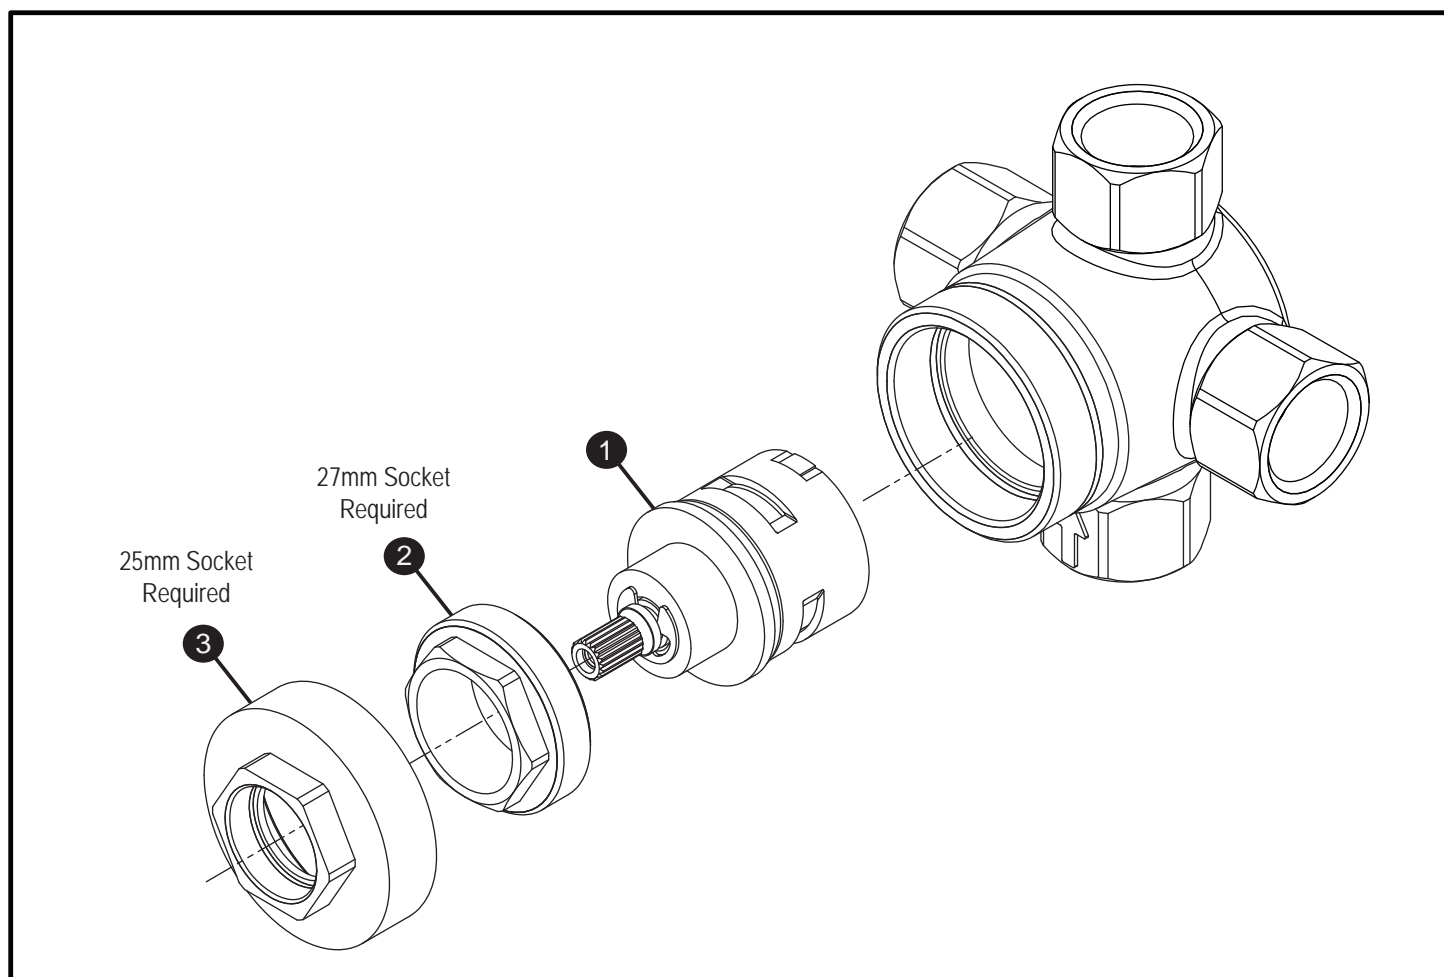

## Three-Way Diverter Valve without Off

Item	Part	Description
1	THP4900	Cartridge, Three-Way without Off
2	THP4801	Nut
3	THP4802	Cover