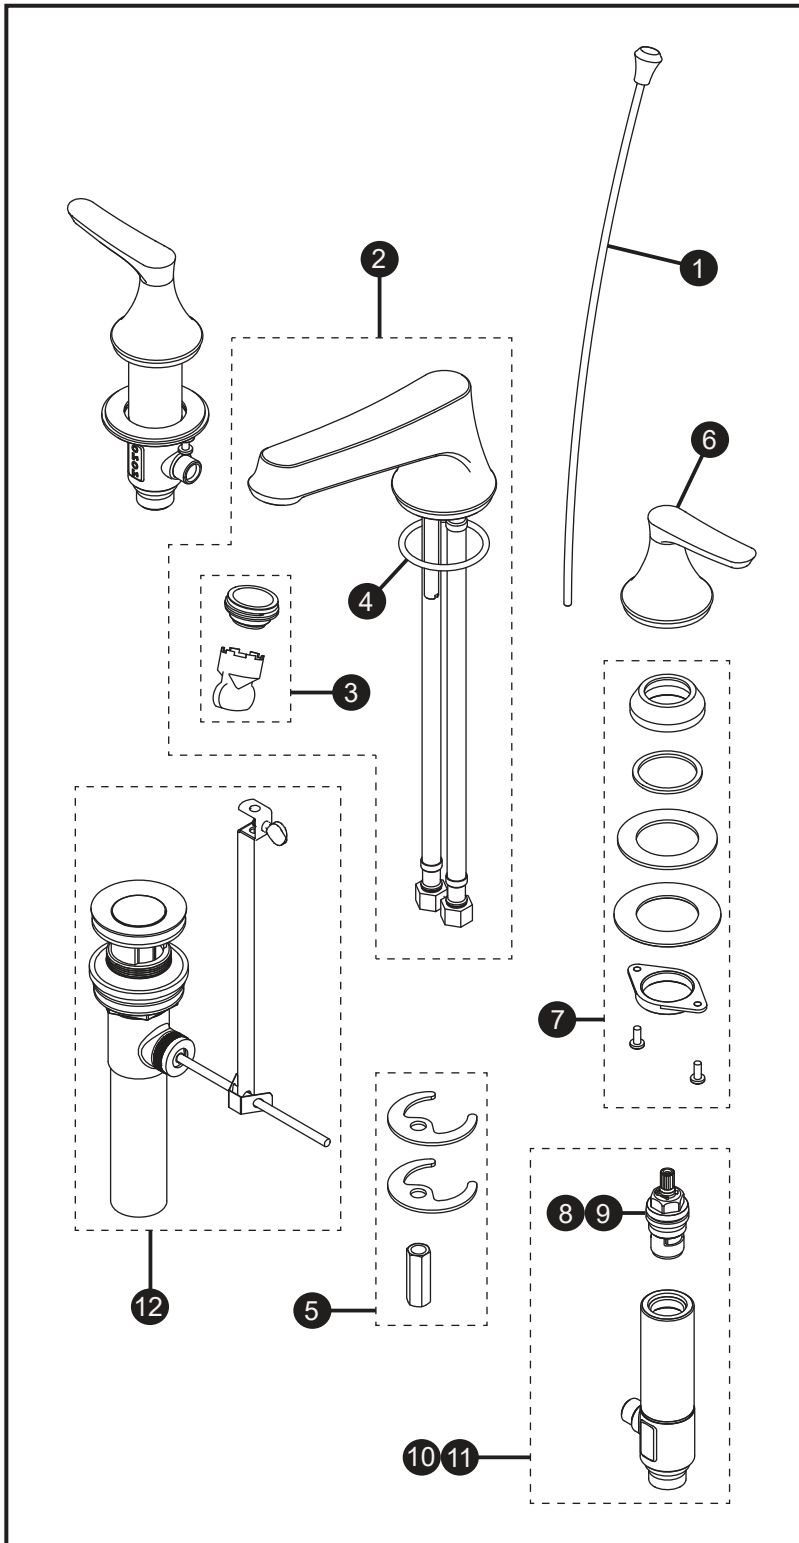

**Wyeth™
Widespread Lavatory Faucet**

Item	Part	Description
1*	THP4912#\$\$	Lift rod w/ knob
2*	THP4916R#\$\$	Spout assembly
3	THP4913	Aerator & key
	THP5071	1.2 gpm aerator & key
4	THP4914	O-ring
5	THP4859	Mounting hardware, spout
6*	THP4915#\$\$	Handle assembly
7	THP4863	Mounting hardware, valve
8	THP4865	Cartridge, hot
9	THP4864	Cartridge, cold
10	THP4867	Valve assembly, hot
11	THP4866	Valve assembly, cold
12*	THP4856#\$\$	Drain assembly

* Please specify finish code before ordering.

LEGEND	
\$\$	= Denotes Finish
#CP	= Polished Chrome
#BN	= Brushed Nickel
#PN	= Polished Nickel