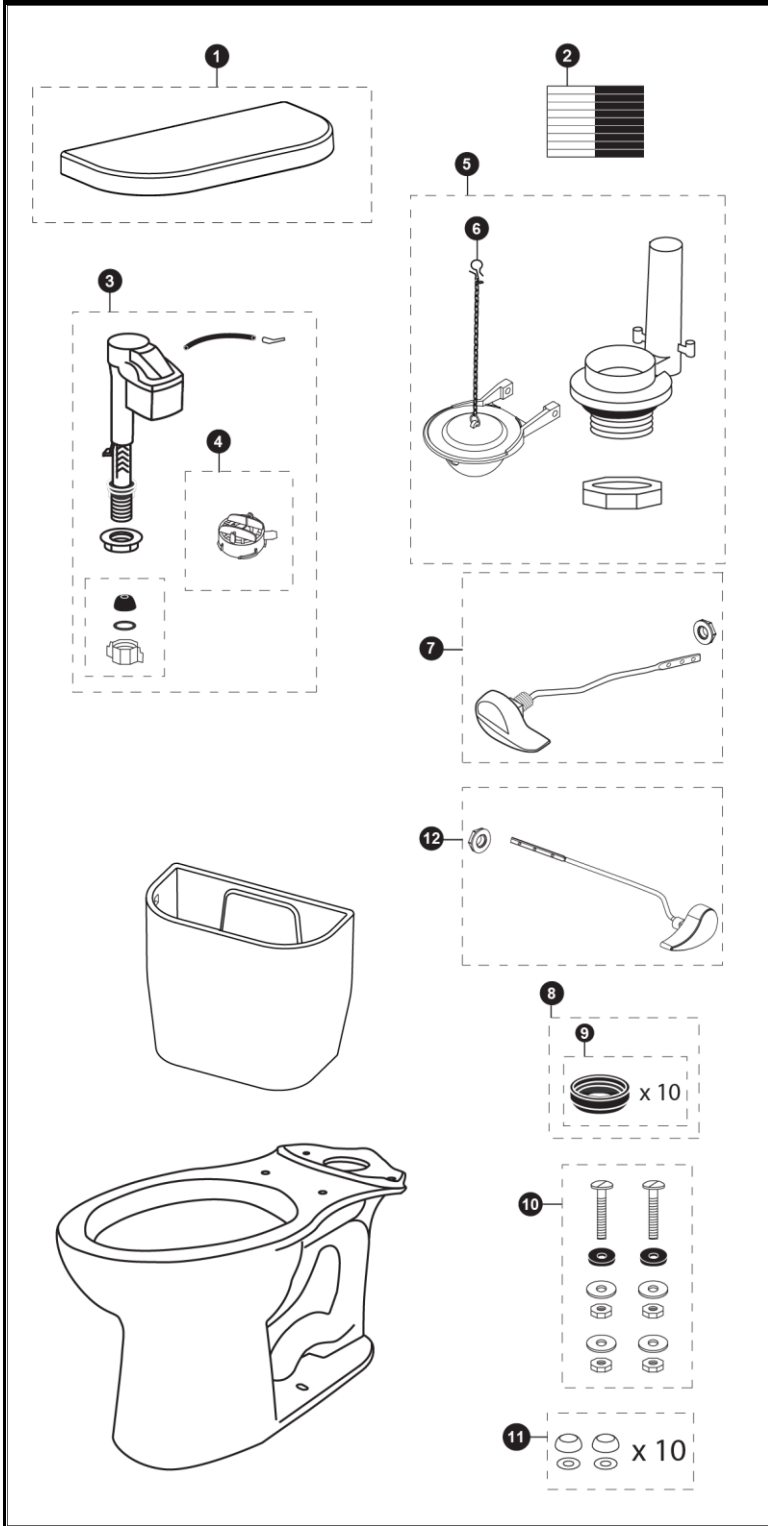

CST244EF CST244EFR  
 C244EF C244EFR  
 ST243E ST243ER

**Entrada™**  
**1.28Gpf Toilet, Elongated,**  
**E-Max®, 12" Rough-In,**  
**(optional Right Hand Trip Lever)**

Item	Part	Description
2	THU107	Velcro Tape
3	TSU99A.X	Fill Valve
4	THU123	Diaphragm Cap
5	THU252L-6A	Flush Valve
6	THU426S	Flapper with Chain & Hook
7	THU400#CP	Trip Lever - Chrome Plated Handle
8	9BU024E	Tank to Bowl Sponge Gasket (1 piece)
9	THU131	Tank to Bowl Sponge Gasket (for 10 toilets)
10	TSU01D	Tank Mounting Kit
11	THU098#01	Bolt Cap Sets (for 10 toilets) - Cotton
12	THU279#CP	Right Hand Trip Lever - Chrome Plated Handle
1	TCU243CRE#01	Tank Lid w/ Velcro Tap - Cotton

**Note:**

**Product Number Explanations**

Two-Piece Toilet	Tank	Bowl
(CST) Gravity type toilet	(ST) Tank	(C ) Bowl
(244) Model	(243) Model	(244) Model
(E) E-Max®	(E) E-Max®	(E) E-Max®
(F) Universal Height	(R) Right Hand Lever	(F) Universal Height
(R) Right Hand Lever		