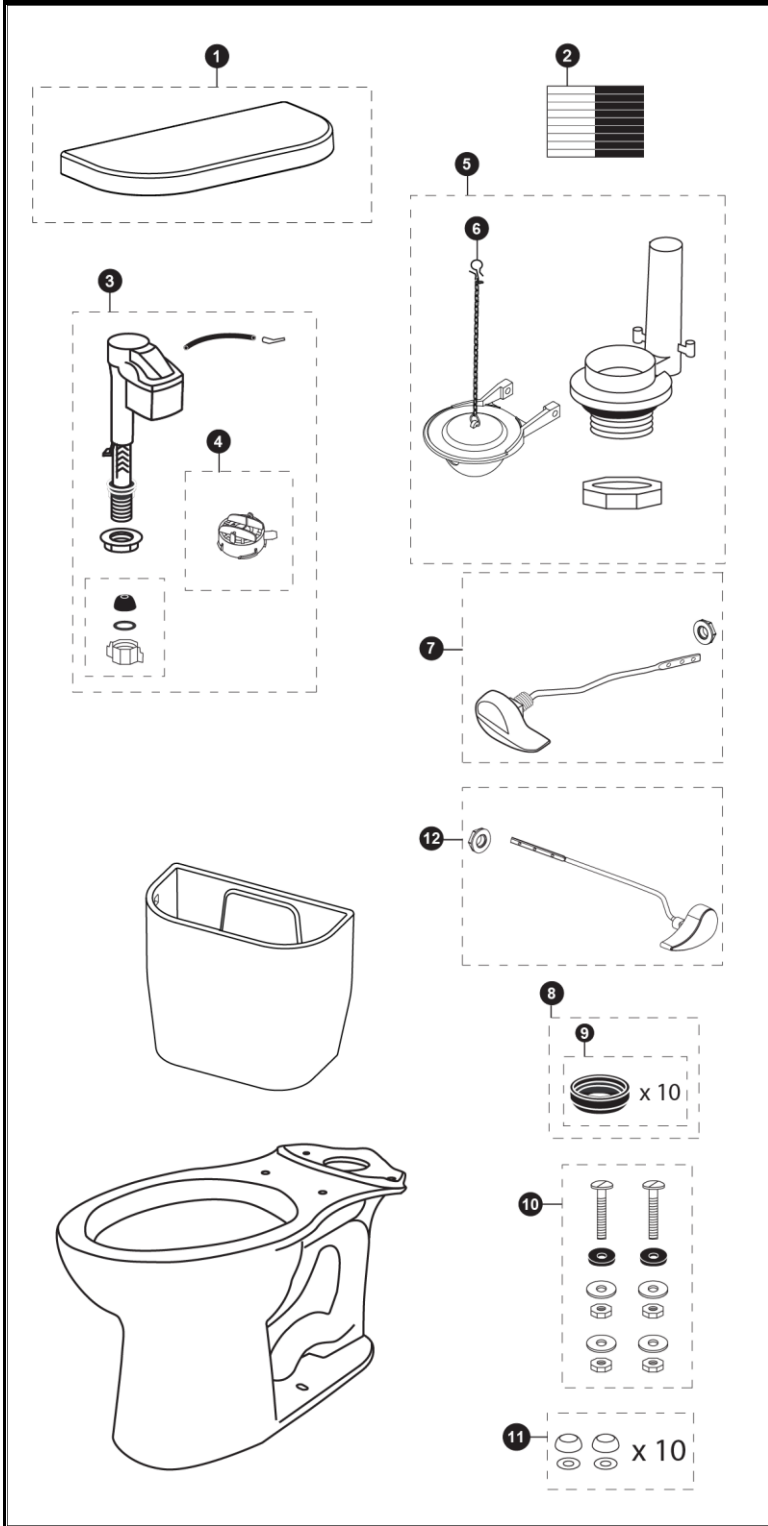

CST244EF CST244EFR
 C244EF C244EFR
 ST243E ST243ER

Entrada™
1.28Gpf Toilet, Elongated,
E-Max®, 12" Rough-In,
(optional Right Hand Trip Lever)

Item	Part	Description
2	THU107	Velcro Tape
3	TSU99A.X	Fill Valve
4	THU123	Diaphragm Cap
5	THU252L-6A	Flush Valve
6	THU426S	Flapper with Chain & Hook
7	THU400#CP	Trip Lever - Chrome Plated Handle
8	9BU024E	Tank to Bowl Sponge Gasket (1 piece)
9	THU131	Tank to Bowl Sponge Gasket (for 10 toilets)
10	TSU01D	Tank Mounting Kit
11	THU098#01	Bolt Cap Sets (for 10 toilets) - Cotton
12	THU279#CP	Right Hand Trip Lever - Chrome Plated Handle
1	TCU243CRE#01	Tank Lid w/ Velcro Tap - Cotton

Note:

Product Number Explanations

Two-Piece Toilet

(CST) Gravity type toilet
 (244) Model
 (E) E-Max®
 (F) Universal Height
 (R) Right Hand Lever

Tank

(ST) Tank
 (243) Model
 (E) E-Max®
 (R) Right Hand Lever

Bowl

(C) Bowl
 (244) Model
 (E) E-Max®
 (F) Universal Height

Actual Product may vary slightly from illustration.