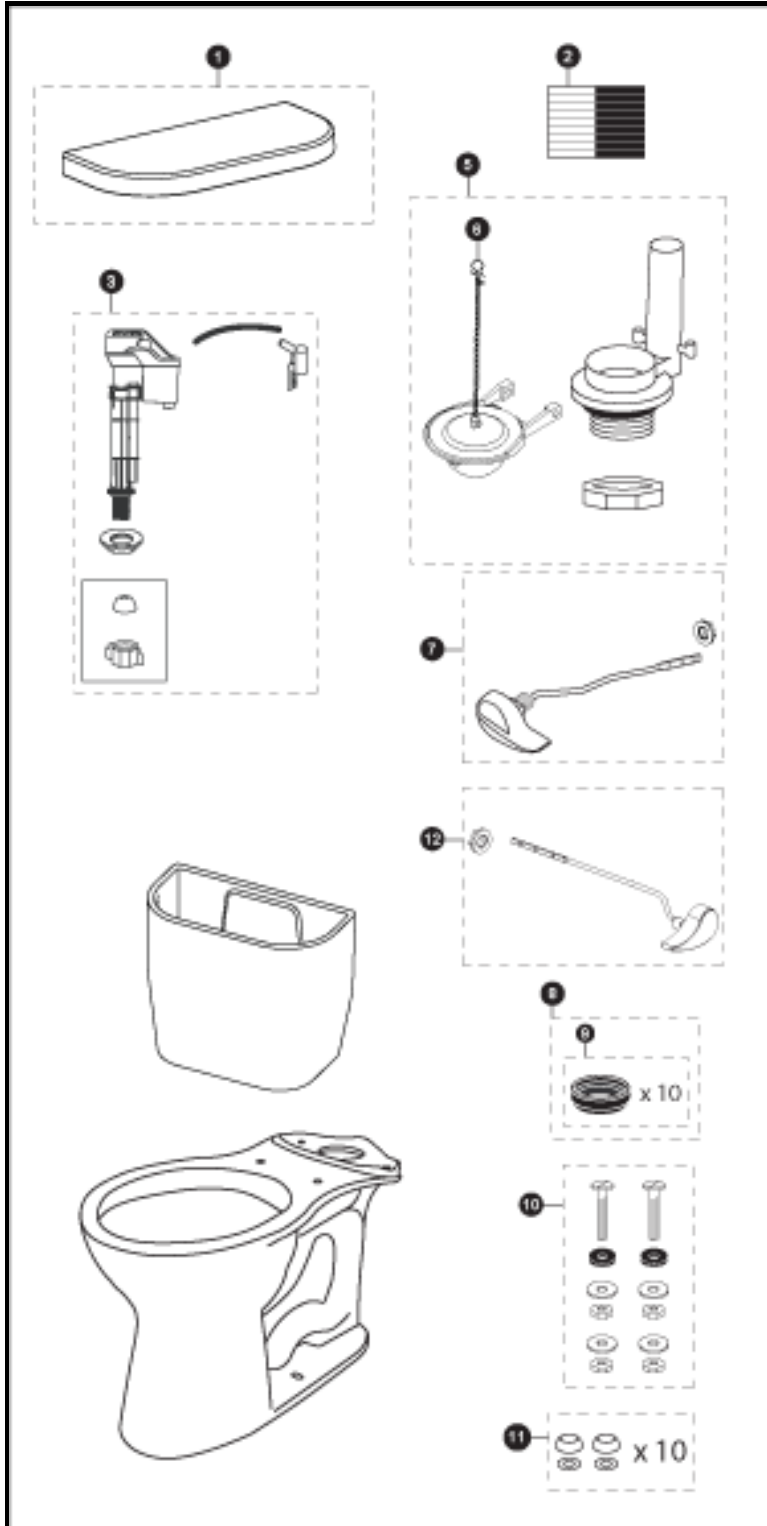

CST243EF CST243EFR  
 C243EF C243EFR  
 ST243E ST243ER

**Entrada™**  
**1.28Gpf Toilet, Round Front,**  
**E-Max®, 12" Rough-In,**  
**(optional Right Hand Trip Lever)**

Item	Part	Description
1	TCU243CRE#01	Tank Lid w/ Velcro Tape - Cotton
2	THU107	Velcro Tape
3	TSU708	Fill Valve
4	THU123	Diaphragm Cap
5	THU252L-6A	Flush Valve
6	THU426S	Flapper with Chain & Hook
7	THU400#CP	Trip Lever - Chrome Plated Handle
8	9BU024E	Tank to Bowl Sponge Gasket (1 piece)
9	THU131	Tank to Bowl Sponge Gasket (for 10 toilets)
10	TSU01D	Tank Mounting Kit
11	THU098#01	Bolt Cap Sets (for 10 toilets) - Cotton
12	THU279#CP	Right Hand Trip Lever - Chrome Plated Handle

**Note:**

**Product Number Explanations**

**Two-Piece Toilet**

(CST) Gravity type toilet  
 (243) Model  
 (E) E-Max®  
 (F) Universal Height  
 (R) Right Hand Lever

**Tank**

(ST) Tank  
 (243) Model  
 (E) E-Max®  
 (R) Right Hand Lever

**Bowl**

(C) Bowl  
 (243) Model  
 (E) E-Max®  
 (F) Universal Height

Actual Product may vary slightly from illustration.