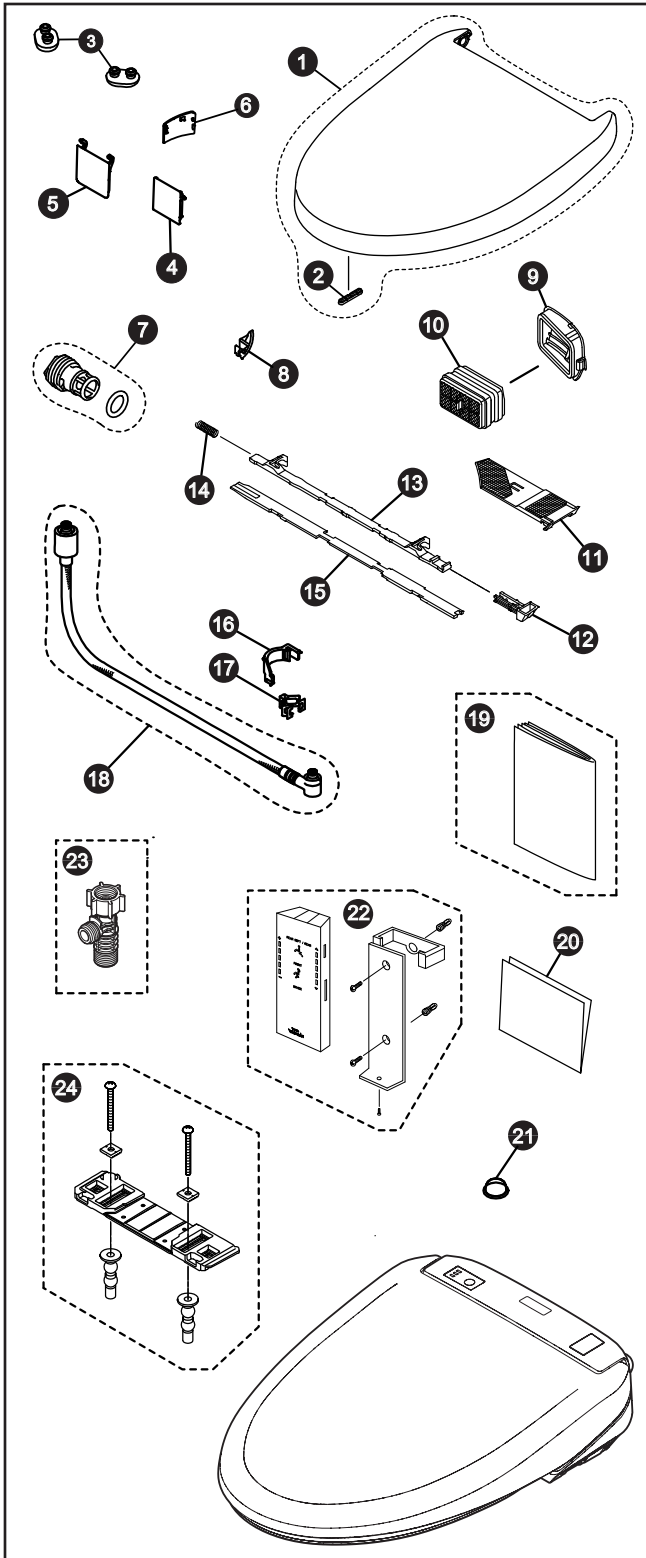

SW573-SW574/SW583-SW584

SW573 - S300e Round
 SW574 - S300e Elongated
 SW583 - S350e Round
 SW584 - S350e Elongated

Washlet® S300e/S350e

Item	Part	Description
1	THU9414#01 THU9414#12 THU9415#01 THU9415#12 THU9412#01 THU9412#12 THU9413#01 THU9413#12	S300e Lid (Elongated) - Cotton White S300e Lid (Elongated) - Sedona Beige S300e Lid (Round) - Cotton White S300e Lid (Round) - Sedona Beige S350e Lid (Elongated) - Cotton White S350e Lid (Elongated) - Sedona Beige S350e Lid (Round) - Cotton White S350e Lid (Round) - Sedona Beige
2	THU9416	Lid Bumper
3	THU9419	Seat Bumper (2)
4	THU9432#01 THU9432#12	Dryer Door - Cotton White Dryer Door - Sedona Beige
5	THU9433#01 THU9433#12	Wand Door - Cotton White Wand Door - Sedona Beige
6	THU9423#01 THU9423#12	Water Drain Cover - Cotton White Water Drain Cover - Sedona Beige
7	THU9445	Water Filter Drain Valve
8	THU9471	Cover
9	THU9474	Deodorizer Louver
10	THU9476	Deodorizer Catalyst
11	THU9477	Deodorizer Air Filter
12	THU9478	Lever Switch
13	THU9479	Lever Assembly
14	THU9480	Lever Spring
15	THU9481	Lever Cover
16	THU9483	Water Supply Connection Cover
17	THU9484	Water Supply Connection Clip
18	THU9338	Water Supply Hose
19	THU9486	Instruction Manual Packet
20	THU8487	Installation Manual
21	THU9488	Top Lid Cushion
22	THU9489 THU9490	S350e Remote Control S300e Remote Control
23	THU6234	T-Connector
24	THU9492	Baseplate Assembly

Product Number Explanations

Toilet & Seat Combo

(SW) Washlet®
 (573) Washlet® S300e Round
 (574) Washlet® S300e Elongated
 (583) Washlet® S350e Round
 (584) Washlet® S350e Elongated

Colors

(#01) Cotton White
 (#12) Sedona Beige