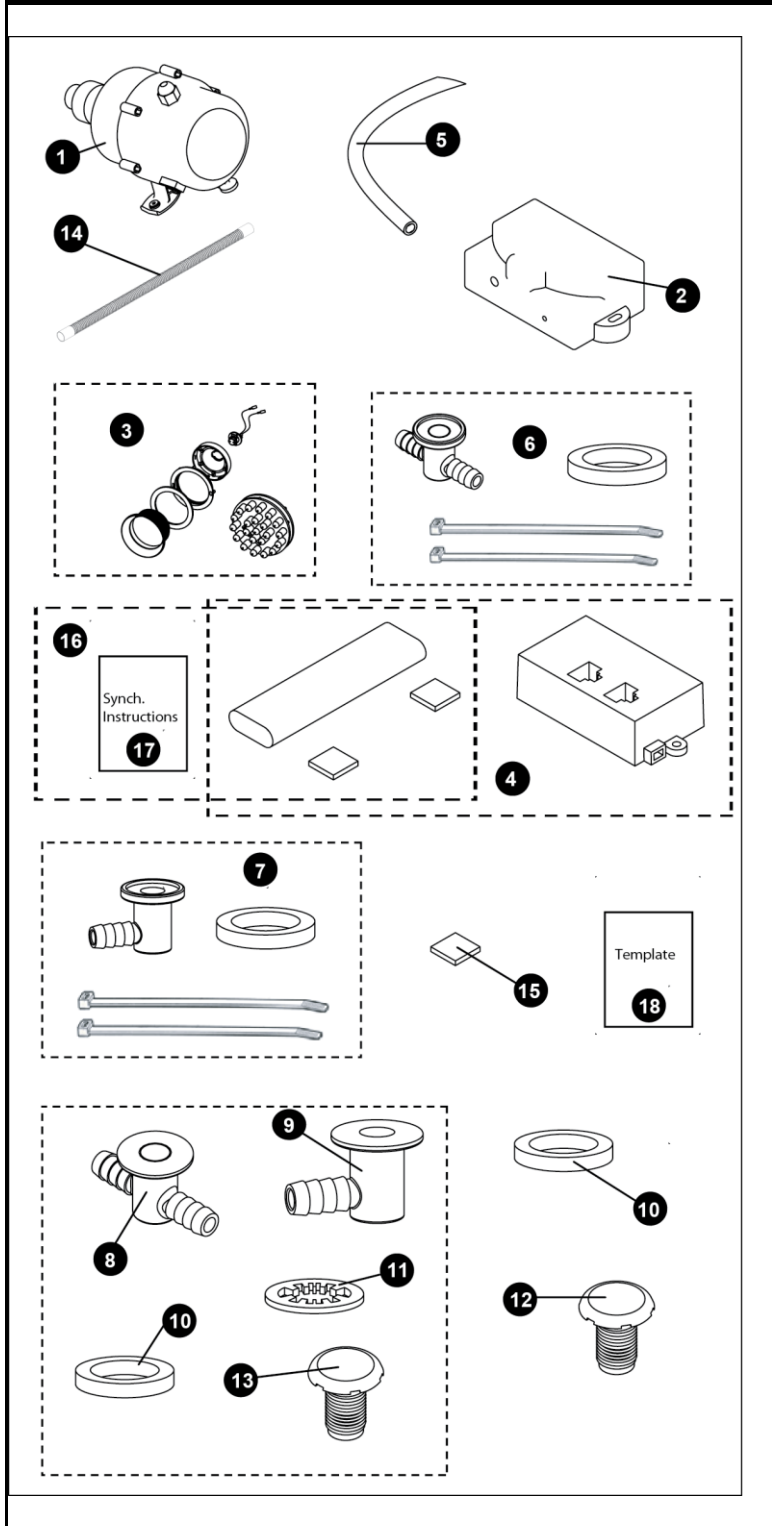

Acrylic AirBath™
with remote

Item	Part	Description
1	THU5173	Blower/Controller/Wet Detector
2	THU5174	LED Controller
3	THU5175	LED Light Kit
4	THU5176	Remote with receiver
5	9BU5001 - A	Air Hose (3/8") - 10 ft.
6	THU5129	T Fitting Kit
7	THU5130	L Fitting Kit
8	9AU5017	T Fitting No Rim
9	9AU5018	L Fitting No Rim
10	9EU5001	Black Washer
11	7CU5002	Wet Sensor Jet Washer
12	THU5154#01	ABS Jet (7/8" long) - Cotton
	THU5154#12	ABS Jet (7/8" long) - Sedona Beige
13	THU5155#01	Brass Jet (7/8" long) - Cotton
	THU5155#12	Brass Jet (7/8" long) - Sedona Beige
14	9BU5002	3' Blower Hose
15	8HU5020	Magnet
16	THU5184	Remote
17	0GU5085	Synchronization Instruction
18	0GU5002-1	Template (models 784, 794, 904, 930)
	0GU5016	Template (models 781, 785, 789, 964, 974)
	0GU5043	Template (model 782)
	0GU5053	Template (model 626)

Note:

Product Number Explanations

ABR
 (A) Acrylic
 (B) Bathtub
 (R) Air with remote

Actual Product may vary slightly from illustration.