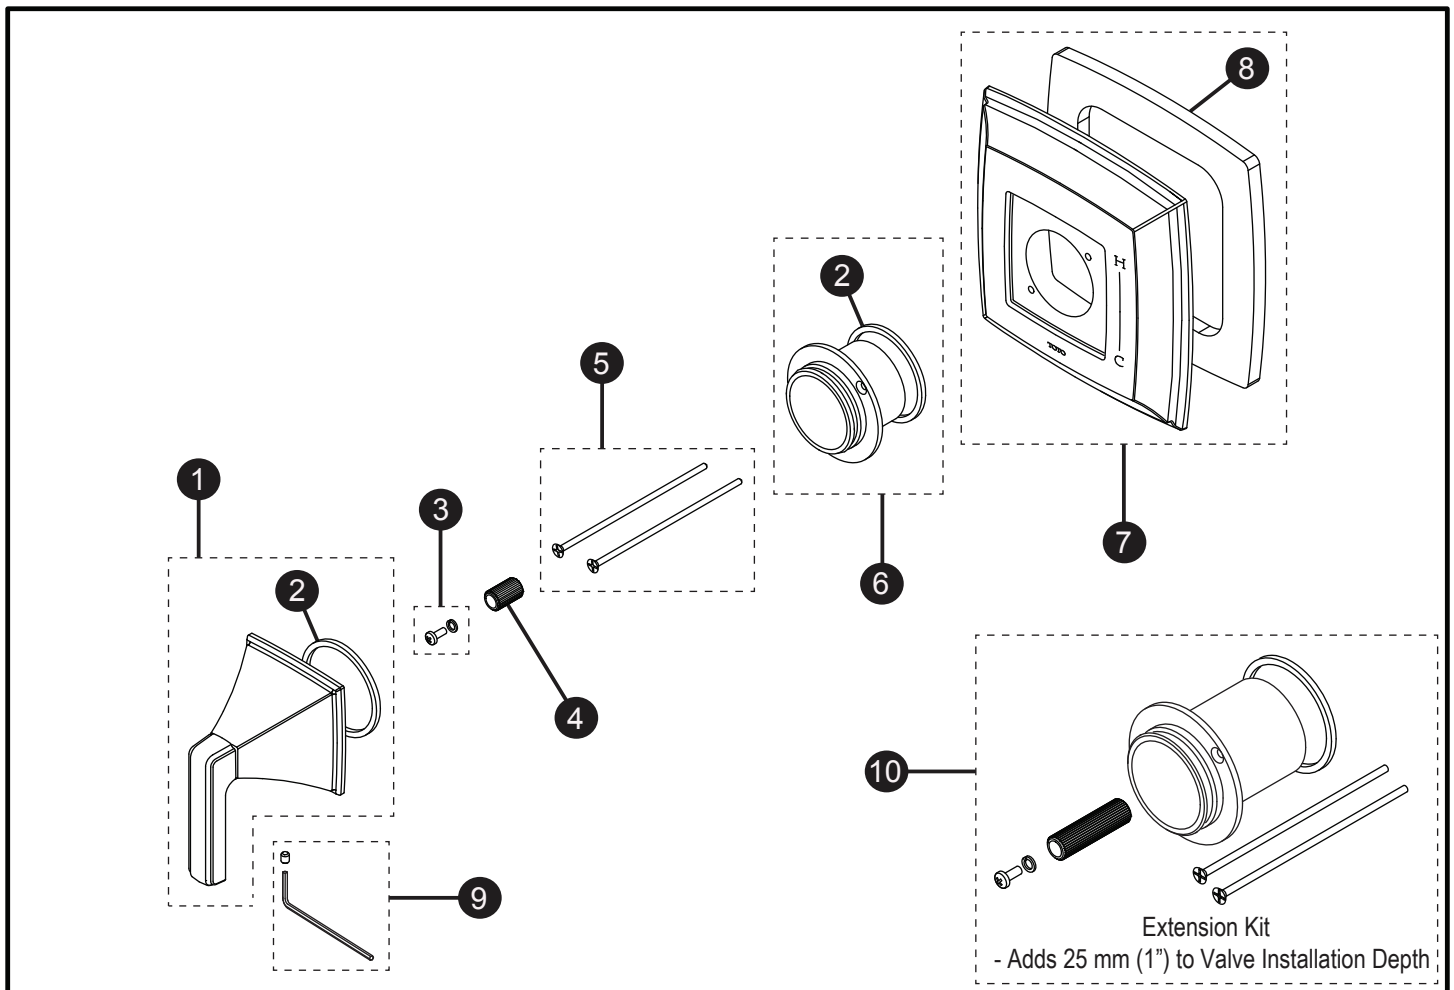

**Connelly®
Pressure Balance Trim**

Item	Part	Description
1*	THP4961#\$\$	Handle Assembly
2	THP4816	Gasket
3	THP4825	Screw and Lock Washer
4	THP4836	Adapter
5	THP4837	Screws (2 pcs)
6	THP4962	Collar with Gasket
7*	THP4963#\$\$	Escutcheon with Gasket
8	THP4964	Gasket
9	THP4949	Set Screw and Hex Wrench
10	THP4969	Extension Kit

LEGEND
\$\$ = Denotes Finish
#CP = Polished Chrome
#BN = Brushed Nickel
#PN = Polished Nickel

* Please specify finish when ordering