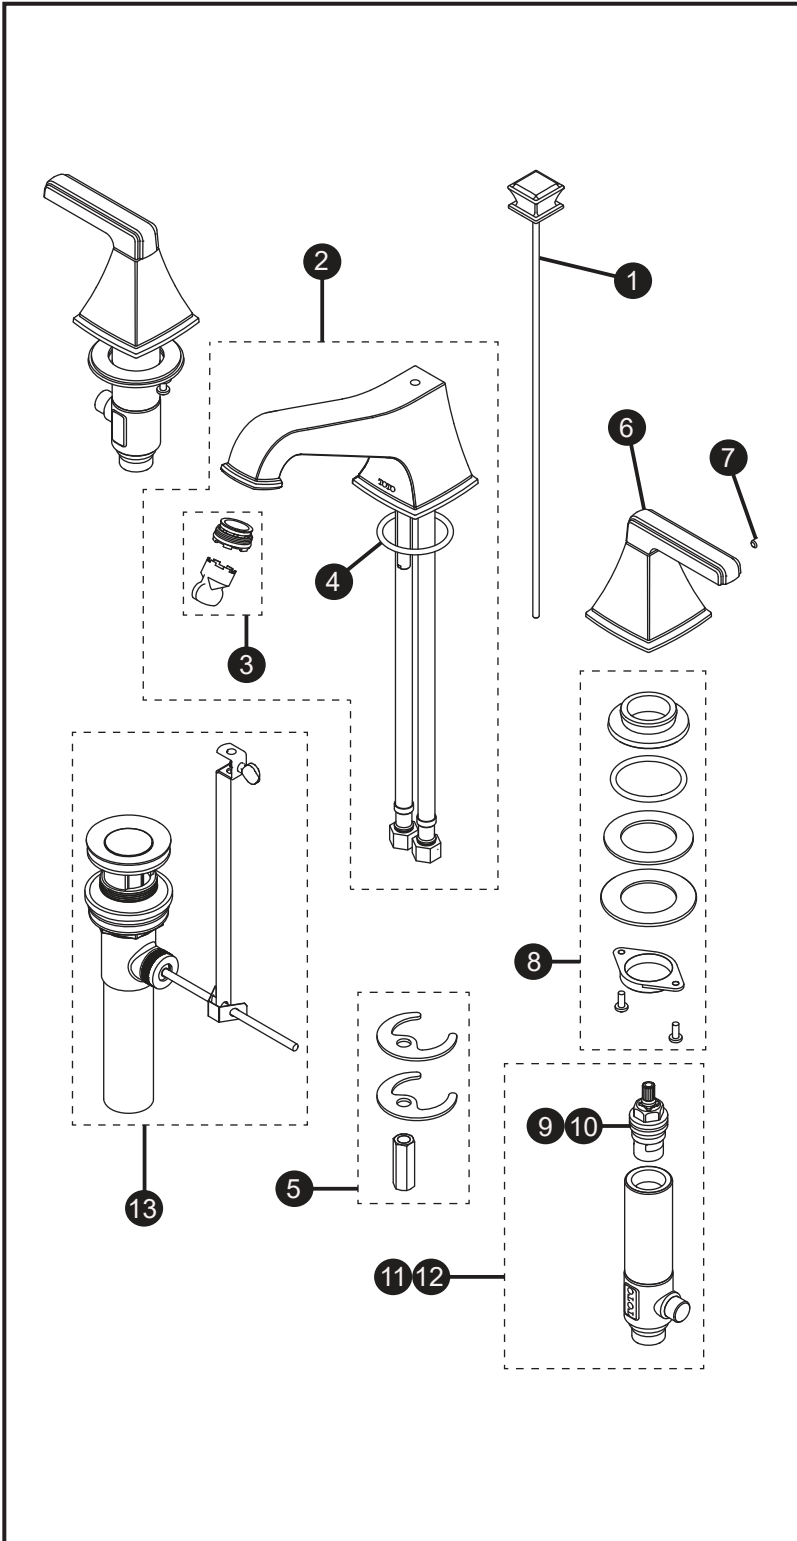

**Connelly™  
Widespread Lavatory Faucet**

Item	Part	Description
1*	THP4945#\$\$	Lift rod w/knob
2*	THP4946R#\$\$	Spout assembly
3	THP4869	Aerator & key
	THP5071	1.2 gpm aerator & key
4	THP4947	O-ring
5	THP4859	Mounting hardware, spout
6*	THP4948#\$\$	Handle assembly
7	THP4949	Set screw & hex wrench
8	THP4942	Mounting hardware, valve
9	THP4865	Cartridge, hot
10	THP4864	Cartridge, cold
11	THP4867	Valve assembly, hot
12	THP4866	Valve assembly, cold
13*	THP4856#\$\$	Drain assembly

\* Please select finish code before ordering.

LEGEND
\$ = Denotes Finish
#CP = Polished Chrome
#BN = Brushed Nickel
#PN = Polished Nickel