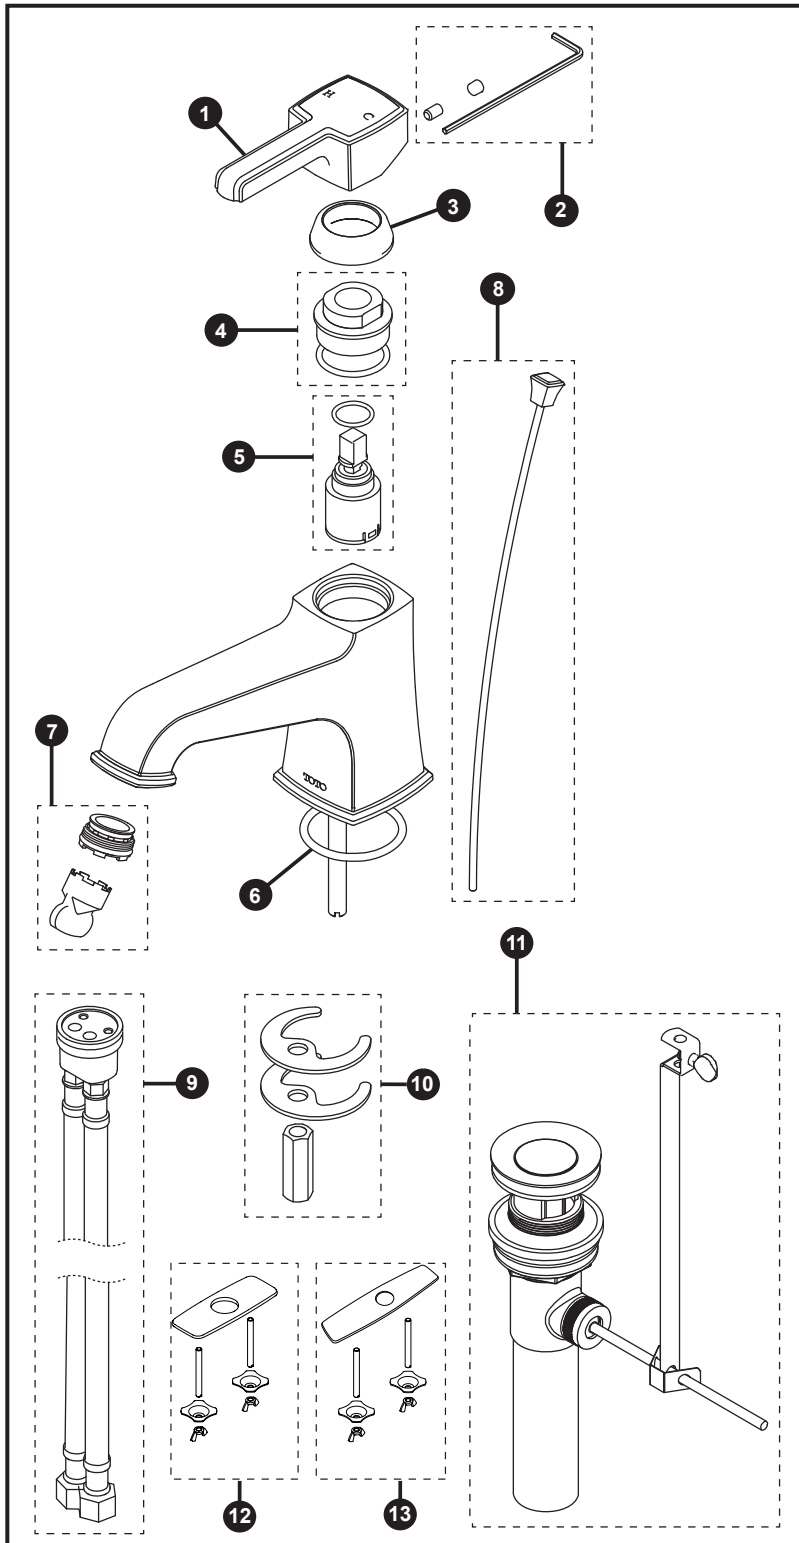

**Connelly™
Widespread Lavatory Faucet**

Item	Part	Description
1*	THP4950#\$\$	Handle
2	THP4871	Set screw, plug & hex wrench
3*	THP4872#\$\$	Cover, nut
4	THP4873	Nut w/ O-Ring
5	THP4874	Mixing cartridge w/ O-ring
6	THP4947	O-ring
7	THP4869	Aerator & key
	THP5071	1.2 gpm aerator & key
8*	THP4951#\$\$	Lift rod w/ knob
9	THP4876R	Hose assembly
10	THP4859	Mounting hardware, spout
11*	THP4856#\$\$	Drain assembly
12	THP3158#CP	Cover plate – 4"
13	THP3159#CP	Cover plate – 8"

* Please select finish code before ordering.

LEGEND	
\$\$	= Denotes Finish
#CP	= Polished Chrome
#BN	= Brushed Nickel
#PN	= Polished Nickel