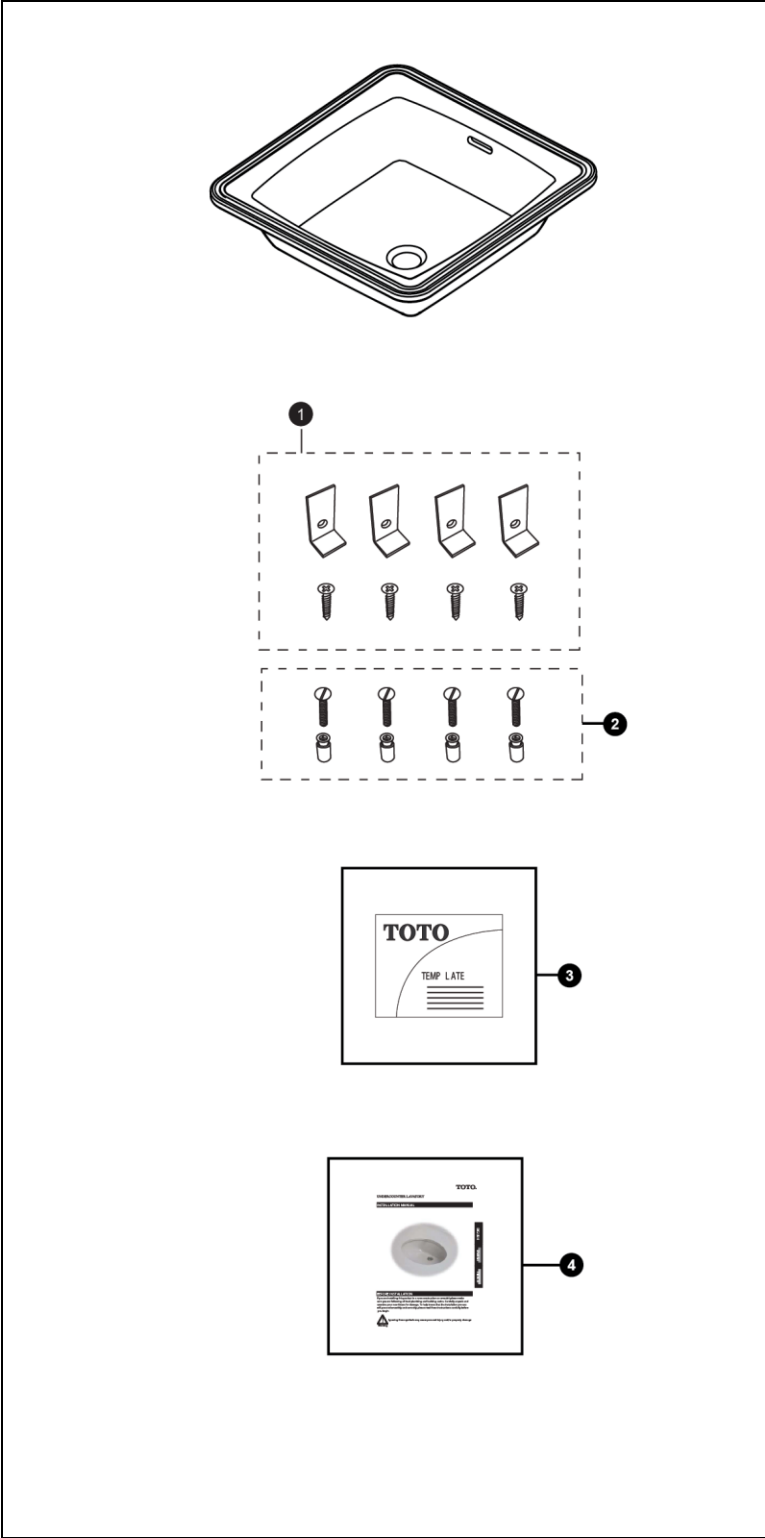

**Connelly®  
Under Counter Lavatory**

Item	Part	Description
1	THU408	Mounting set, UC lav, standard rim
2	THU410	Anchor set, UC lav, hard surface
3	0GU175	Mounting Template
4	0GU035-5	Installation and Owner's Manual, UC lav

**Note:**

Product Number Explanations	
<b>Undercounter Lavatory</b>	<b>Colors</b>
( L T ) Lavatory	(#01) Cotton White
(491) Model	(#03) Bone
(G) CeFIONtect™ (#01, #03, #11, #12 colors only)	(#11) Colonial White
	(#12) Sedona Beige
	(#51) Ebony

Actual Product may vary slightly from illustration.