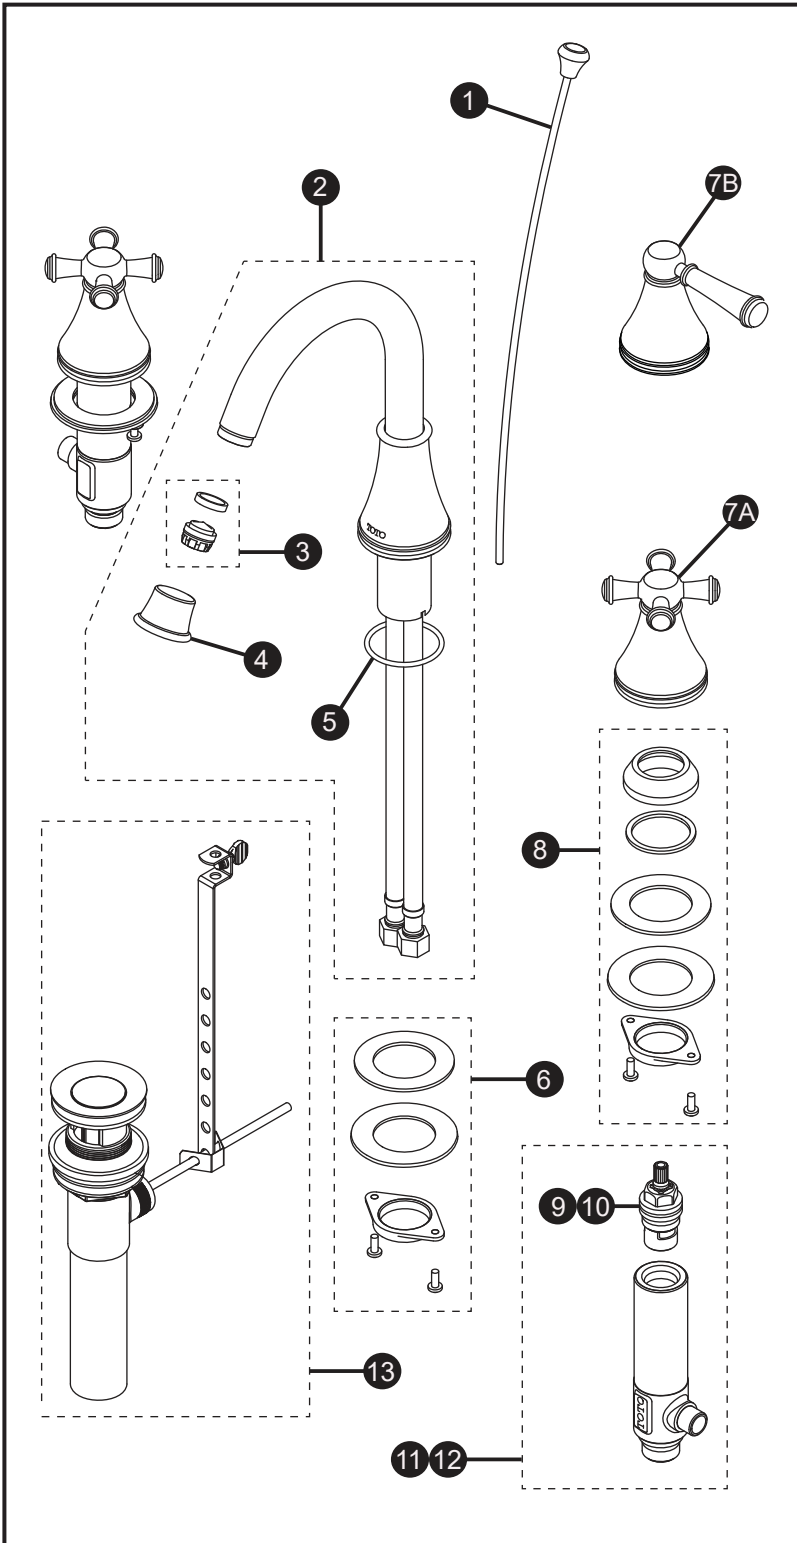

## Vivian Alta® Widespread Lavatory Faucet

TL220DDH#\$\$  
TL220DDH12#\$\$  
TL220DD1H#\$\$  
TL220DD1H12#\$\$

Item	Part	Description
1*	THP4880#\$\$	Lift rod w/knob
2*	THP4994R#\$\$	Spout assembly
3	THP4995	Aerator & gasket
	THP5076	1.2 gpm aerator & gasket
4*	THP4996#\$\$	Housing
5	THP4997	Gasket
6	THP4998	Mounting hardware, spout
7A*	THP4862#\$\$	Handle assembly, TL220DDH
7B*	THP4861#\$\$	Handle assembly, TL220DD1H
8	THP4863	Mounting hardware, valve
9	THP4865	Cartridge, hot
10	THP4864	Cartridge, cold
11	THP4867	Valve assembly, hot
12	THP4866	Valve assembly, cold
13*	THP4856#\$\$	Drain assembly

### LEGEND

\$\$ = Denotes Finish

#CP = Polished Chrome

#BN = Brushed Nickel

#PN = Polished Nickel