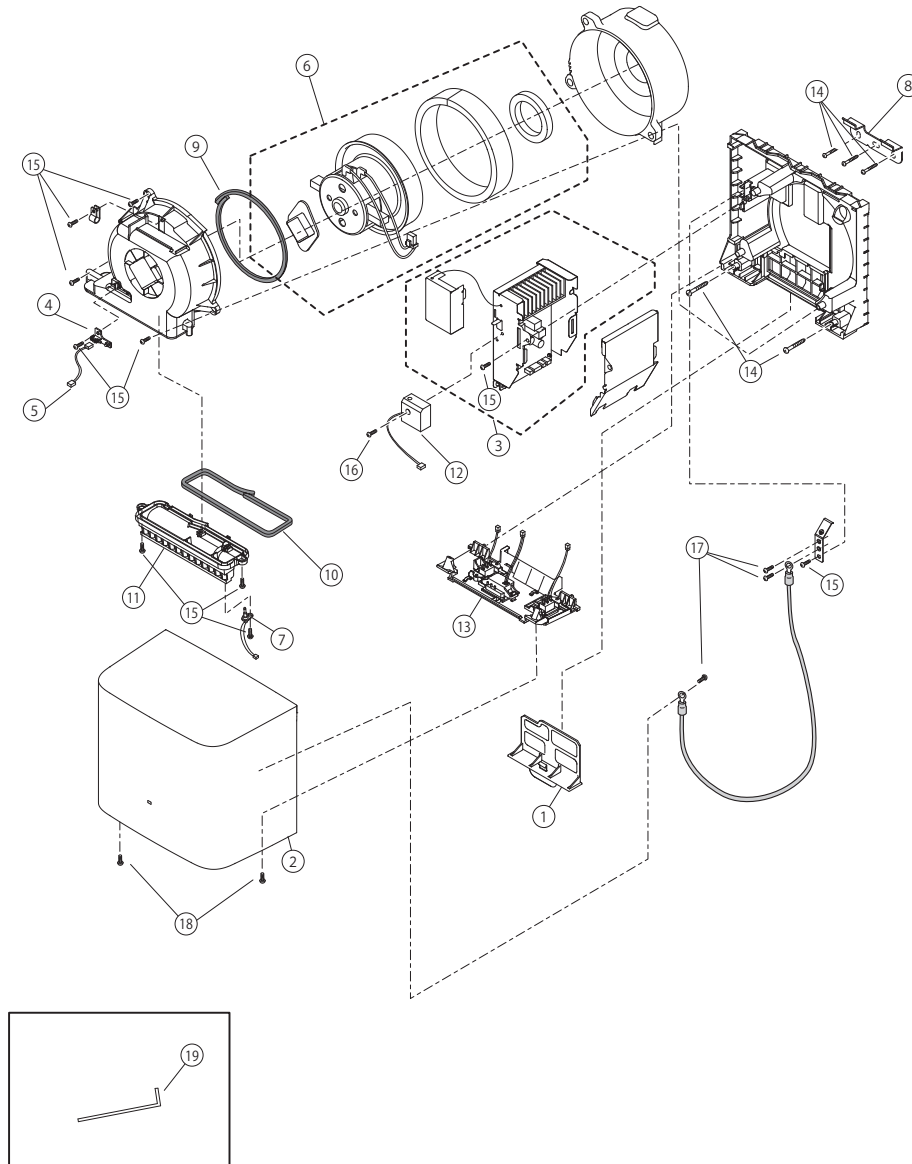

Sensor Activated Clean Dry™ Hand Dryer

| Item | Part | Description |
|------|------------|---------------------|
| 1 | THP3065 | Filter |
| 2 | THP3081#SV | Front Cover |
| 3 | THP3069 | Controller Assembly |
| 4 | THP3070 | LED |
| 5 | THP3071 | LED Harness |
| 6 | THP3072 | Motor Assembly |
| 7 | THP3073 | Thermistor |
| 8 | THP3074 | Baseplate |
| 9 | THP3075 | Gasket, Motor Cover |
| 10 | THP3076 | Gasket, Air Nozzle |

| Item | Part | Description |
|------|---------|------------------------------|
| 11 | THP3077 | Nozzle |
| 12 | THP3078 | Terminal Block, Power Supply |
| 13 | THP3079 | Under Cover Assembly, D. |
| 14 | THP3034 | Screw |
| 15 | THP3035 | Tapping Screw (DIA4X16) |
| 16 | THP3086 | Tapping Screw(DIA4X18) |
| 17 | THP3088 | M Screw (M4x12) |
| 18 | THP3036 | Tapping Screw (DIA4X16) |
| 19 | THP3052 | Hex Wrench/VAND/HDR |