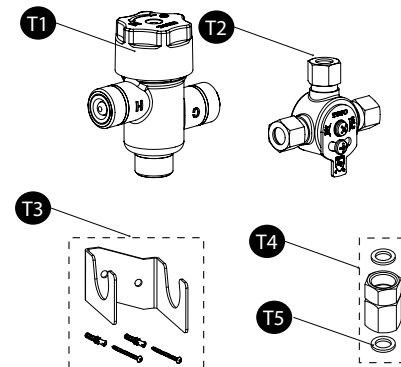

Item	Part	Description
All Models		
1	THP3181	Bracket, Wall Mount, Libella
2	THP3182	Set Screw
3	THP3183	Anchor(1 pc)
4	THP3184	Screw (1 pc)
5	THP3152	Hose
6	THP3153	Clip (1 pc)
7	THP3155	Sensor
8	THP3174	Aerator housing
9	THP3175	Nut
10	THP3176	Screw (1 pc)
11	THP3178#CP	Cover, nozzle area
12	THP3177	Aerator (1.0 gpm)
	THP3124	Aerator (0.5 gpm)
	THP3311	Aerator (0.35gpm)
13	THP3304#CP	Aerator Kit, (0.35 gpm)
13.1	THP3302	Fastener (0.35gpm)
13.2	THP5100	Gasket
13.3	THP3242	O-Ring
13.4	THP3299#CP	Housing (0.35 gpm)
14	THP3179	Aerator Removal Key (1.0 gpm/0.5 gpm)
	THP3305	Aerator Removal Key (0.35 gpm)
C1	TH559EDV562	Generator for TELC105-D10E, TELC105-C20E
	TH559EDV462	Generator for TELC101-D10E
	THP3275	Generator for TELC103-D20E
C2	THP3132	O-ring (1 pc)

Item	Part	Description
C3	THP3107	Spacer, Gene & Solenoid
C4	THP3106	C-Clip, Gene & Solenoid
C5	THP3323	Solenoid Valve Unit
C6	THP4115	O-ring (1 pc)
C7	THP3112	Mount Bracket
C8	THP3111	Strainer
C9	THP3102	Adaptor, Supply in
C10	THP3101	Large Nut for Mount
C11	THP3113	Case
C12	THP3053	Backup Battery (Lithium) (1 pc)
C13	THP3096	Controller for TELC105-D10E, TELC101-D10E
	THP3114	Controller for TELC105-C20E
	THP3274	Controller for TELC103-D20E
C14	THP3105	Cover, Controller
C15	THP3098	Cover
C16	THP3099	Screw for Cover
C17	THP3109	Quick Fastener
C18	THP4485	Screw (1 pc)
C19	THP3272	Flow Regulator Adapter and Gasket for TELC103
C20	THP3276	Extension Harnesses (2 types per bag)
T1	TLT10R	Thermostatic Valve (0.5 gpm/1.0 gpm)
	TLT20	Thermostatic Valve (0.35 gpm)
T2	TLM10	Hot/Cold Mixing Tee
T3	THP5084	TLT10(R) Mounting Bracket
T4	THP3237	TLT10(R) / TLT20 Swivel Coupling
T5	THP3243	Gasket (2 pc)