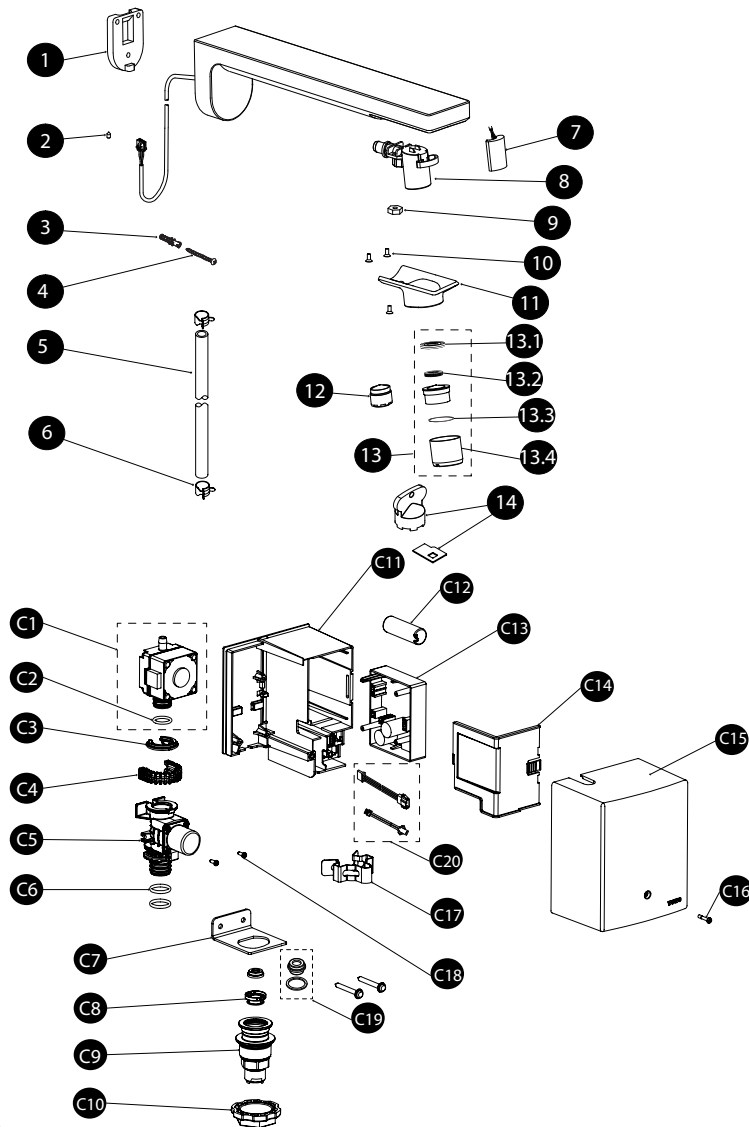

TEL1D* Series

Sensor Faucet, Libella™ Wall-Mount M Spout EcoPower® Self Generation System

Product Number	
TEL1D5-D10E#\$\$	TELS1D5#\$\$ (Libella Spout) TELC105R-D10E (Controller)
TEL1D5-C20E#\$\$	TELS1D5#\$\$ (Libella Spout) TELC105R-C20E (Controller)
TEL1D1-D10E#\$\$	TELS1D1#\$\$ (Libella Spout) TELC101R-D10E (Controller)
TEL1D3-D20E#\$\$	TELS1D3#\$\$ (Libella Spout) TELC103R-D20E (Controller)

Item	Part	Description
All Models		
1	THP3181	Bracket, Wall Mount, Libella
2	THP3182	Set Screw
3	THP3183	Anchor(1 pc)
4	THP3184	Screw (1 pc)
5	THP3152	Hose
6	THP3153	Clip (1 pc)
7	THP3155	Sensor
8	THP3174	Aerator housing
9	THP3175	Nut
10	THP3176	Screw (1 pc)
11	THP3178#CP	Cover, nozzle area
12	THP3177	Aerator (1.0 gpm)
	THP3124	Aerator (0.5 gpm)
	THP3311	Aerator (0.35gpm)
13	THP3304#CP	Aerator Kit, (0.35 gpm)
13.1	THP3302	Fastener (0.35gpm)
13.2	THP5100	Gasket
13.3	THP3242	O-Ring
13.4	THP3299#CP	Housing (0.35 gpm)
14	THP3179	Aerator Removal Key (1.0 gpm/0.5 gpm)
	THP3305	Aerator Removal Key (0.35 gpm)
C1	TH559EDV562	Generator for TELC105-D10E, TELC105-C20E
	TH559EDV462	Generator for TELC101-D10E
	THP3275	Generator for TELC103-D20E
C2	THP3132	O-ring (1 pc)