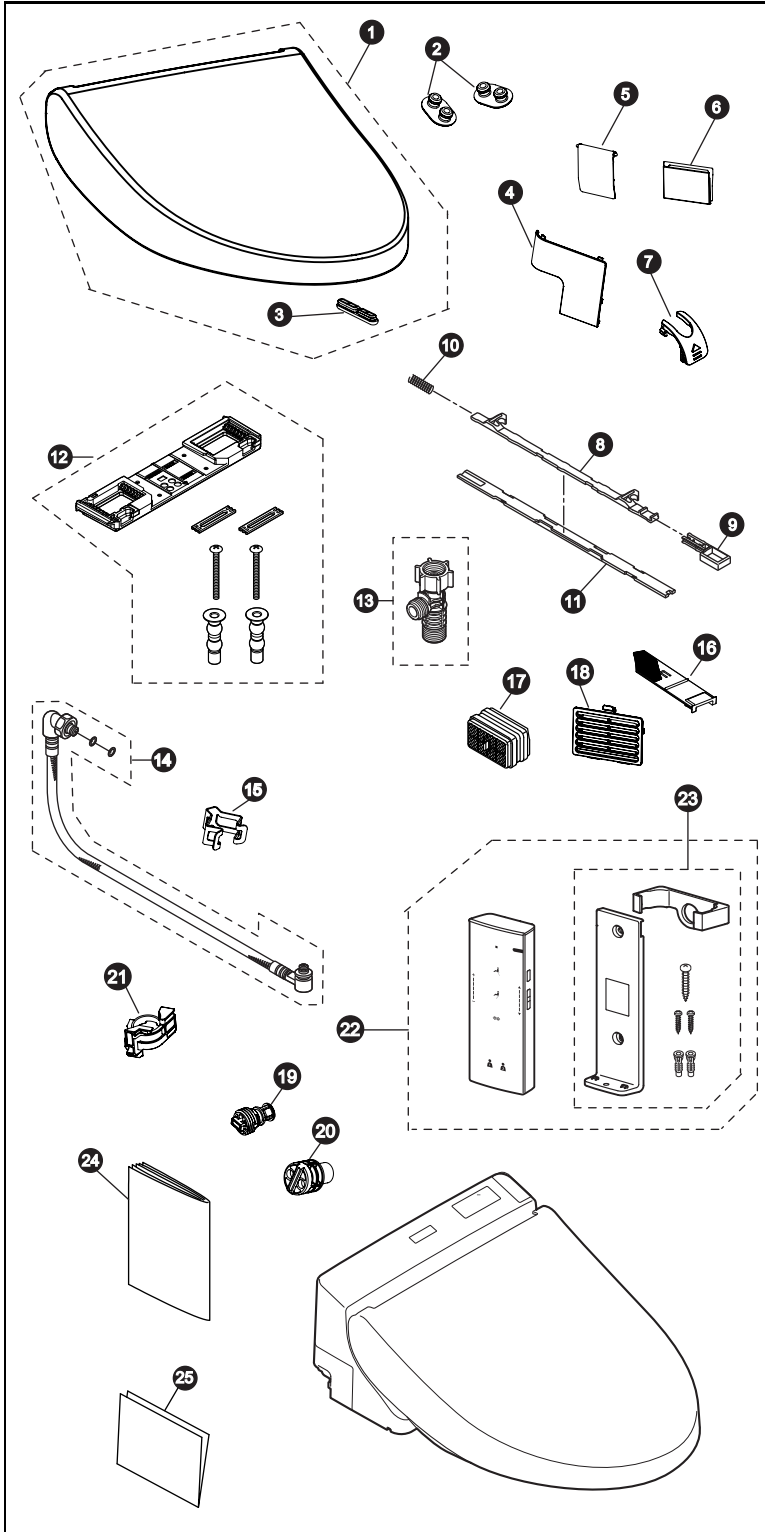

SW2043(R) & SW2044

WASHLET® C200

SW2043 Round
SW2043R Round
SW2044 Elongated

Items	Parts	Description
1	THU9804#01	Lid Assembly (Elongated: SW2044) - Cotton
	THU9804#12	Lid Assembly (Elongated: SW2044) - Sedona Beige
	THU9805#01	Lid Assembly (Round: SW2043) - Cotton
	THU9805#12	Lid Assembly (Round: SW2043) - Sedona Beige
	THU6316#01	Lid Assembly (Round: SW2043R) - Cotton
	THU6316#12	Lid Assembly (Round: SW2043R) - Sedona Beige
2	THU9337	Seat Bumpers
3	THU9806	Lid Bumper
4	THU9813#01	Drain Plug Cover - Cotton
	THU9813#12	Drain Plug Cover - Sedona Beige
5	THU9810	Wand Door
6	THU9811	Dryer Door
7	THU9816	Flush Connection Cover
8	THU9363	Lever
9	THU9848	Lever Button
10	THU9480	Lever Spring
11	THU9847	Lever Cover
12	THU6510	Base Plate Assembly
13	THU6234	T-Connector
14	THU9831	Water Supply Hose
15	THU9484	Quick Connection Clip
16	THU9619	Deodorizer Air Filter
17	THU9476	Deodorizer Cartridge
18	THU9814	Deodorizer Louver
19	THU9833	Water Strainer
20	THU9341	Drain Plug
21	THU9846	Water Supply Connection Cover
22	THU9851	Remote Control Assembly
23	THU9853	Remote Control Hanger Assembly
24	THU9854	Instruction Manual
25	THU9856	Installation Manual

Note:

Product Number Explanations

WASHLET® Seat

(SW) WASHLET®
(2043) Round Model
(2043R) Round Model
(2044) Elongated Model

Colors

(#01) Cotton
(#12) Sedona Beige

Actual Product may vary slightly from illustration.