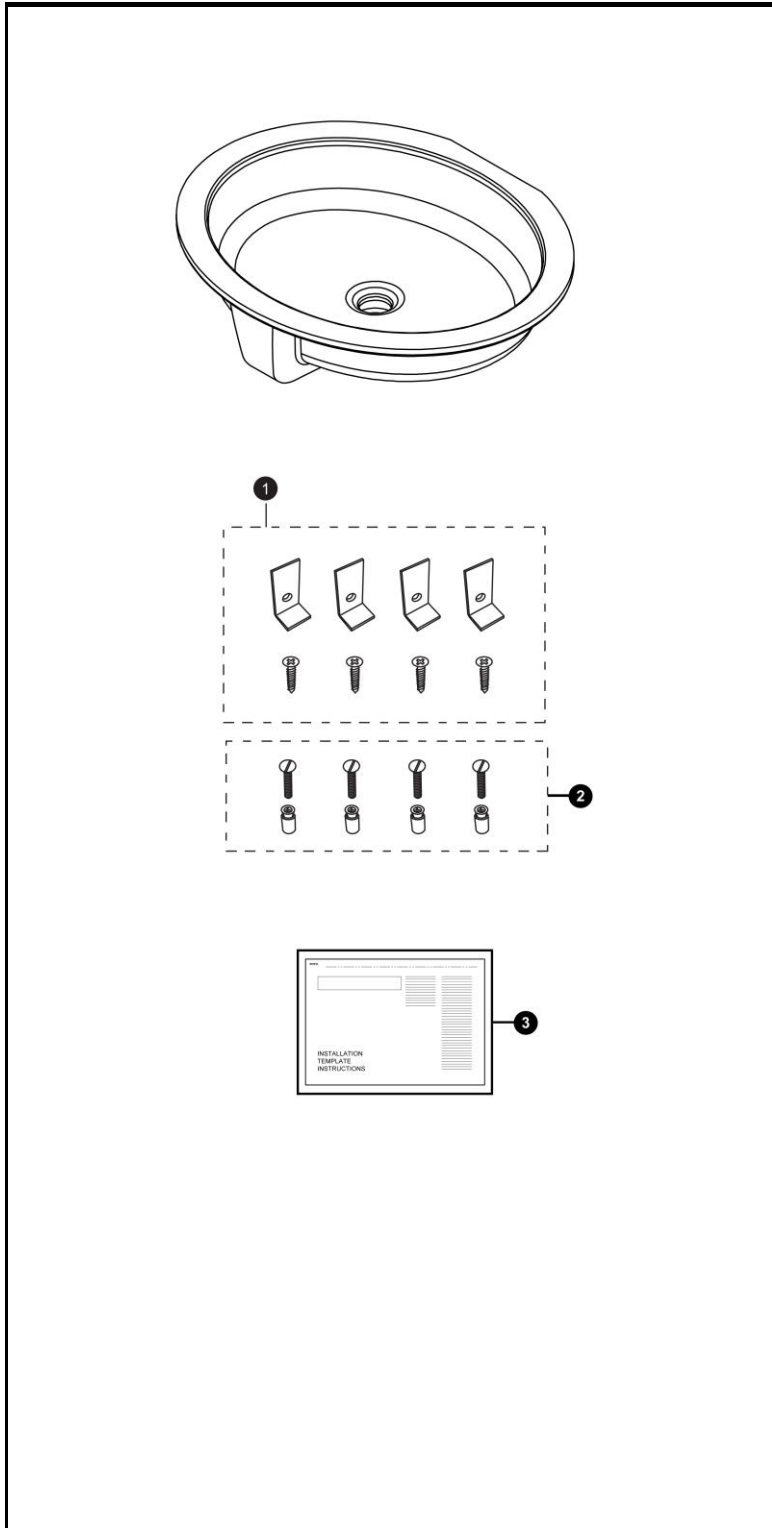

**Atherton™**  
**Under Counter Lavatory**

Item	Part	Description
1	THU408	Mounting set, UC lav, standard rim
2	THU410	Anchor set, UC lav, hard surface
3	0GU210	Installation Template Instructions

**Note:**

Product Number Explanations	
<b>Under Counter Lavatory</b>	<b>Colors</b>
(LT) Lavatory (233) Model	(#01) Cotton

Actual Product may vary slightly from illustration.