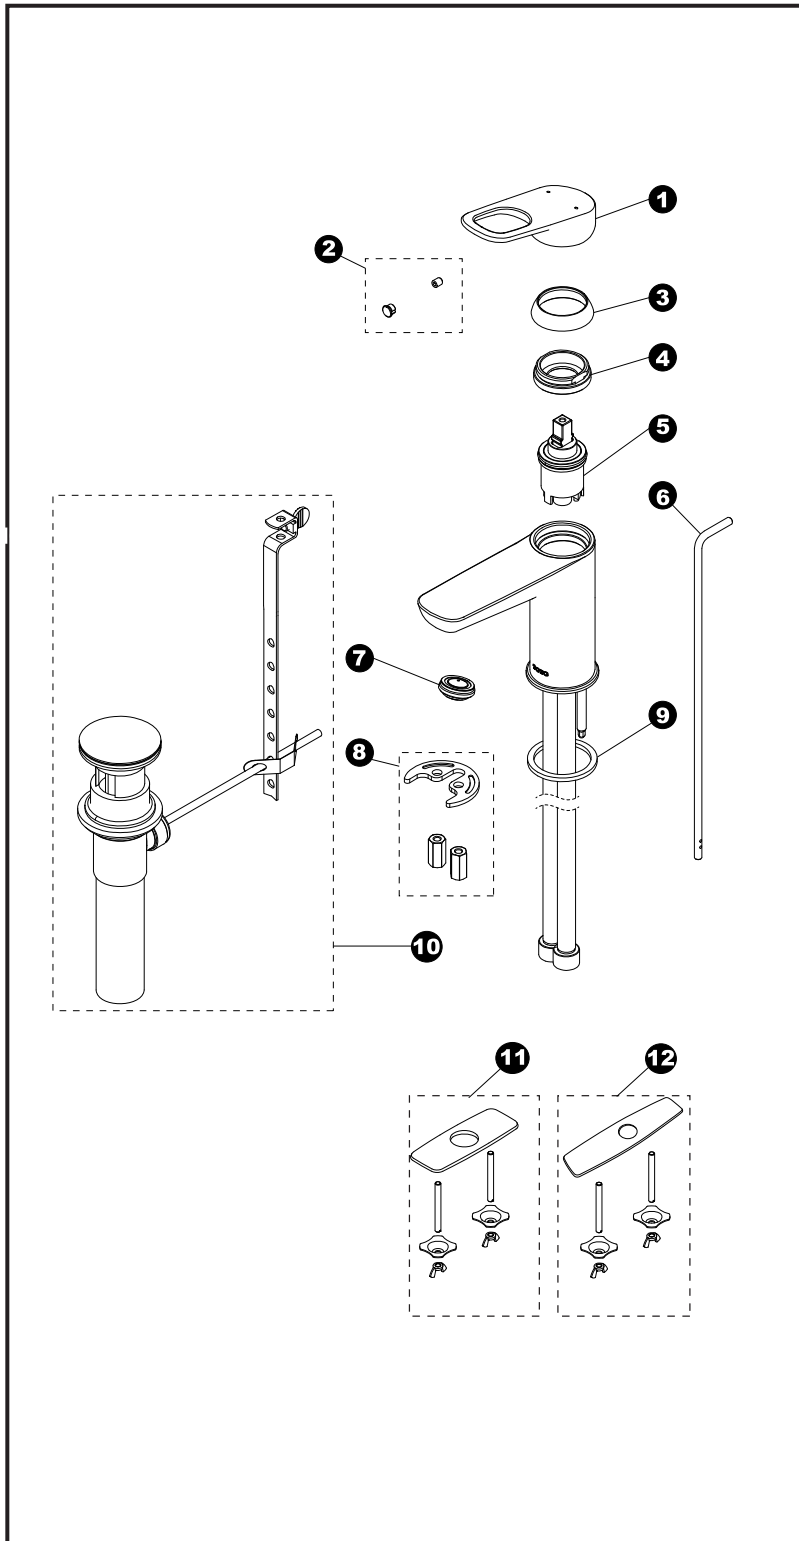

**Oberon®**  
**Single-Handle Lavatory Faucet**

Item	Part	Description
1	THP5051#CP	Handle
2	THP5054	Plug & Set Screw
3	THP5056#CP	Cover, nut
4	THP5057	Nut, cartridge
5	THP5133	Cartridge
6	THP5059#CP	Lift rod
7	THP5062	1.5 gpm Aerator
	THP5072	1.2 gpm aerator
8	THP5063	Mounting hardware, spout
9	THP5064	Gasket
10	THP4856#CP	Drain assembly
11	THP3158#CP	Cover plate - 4"
12	THP3159#CP	Cover plate - 8"