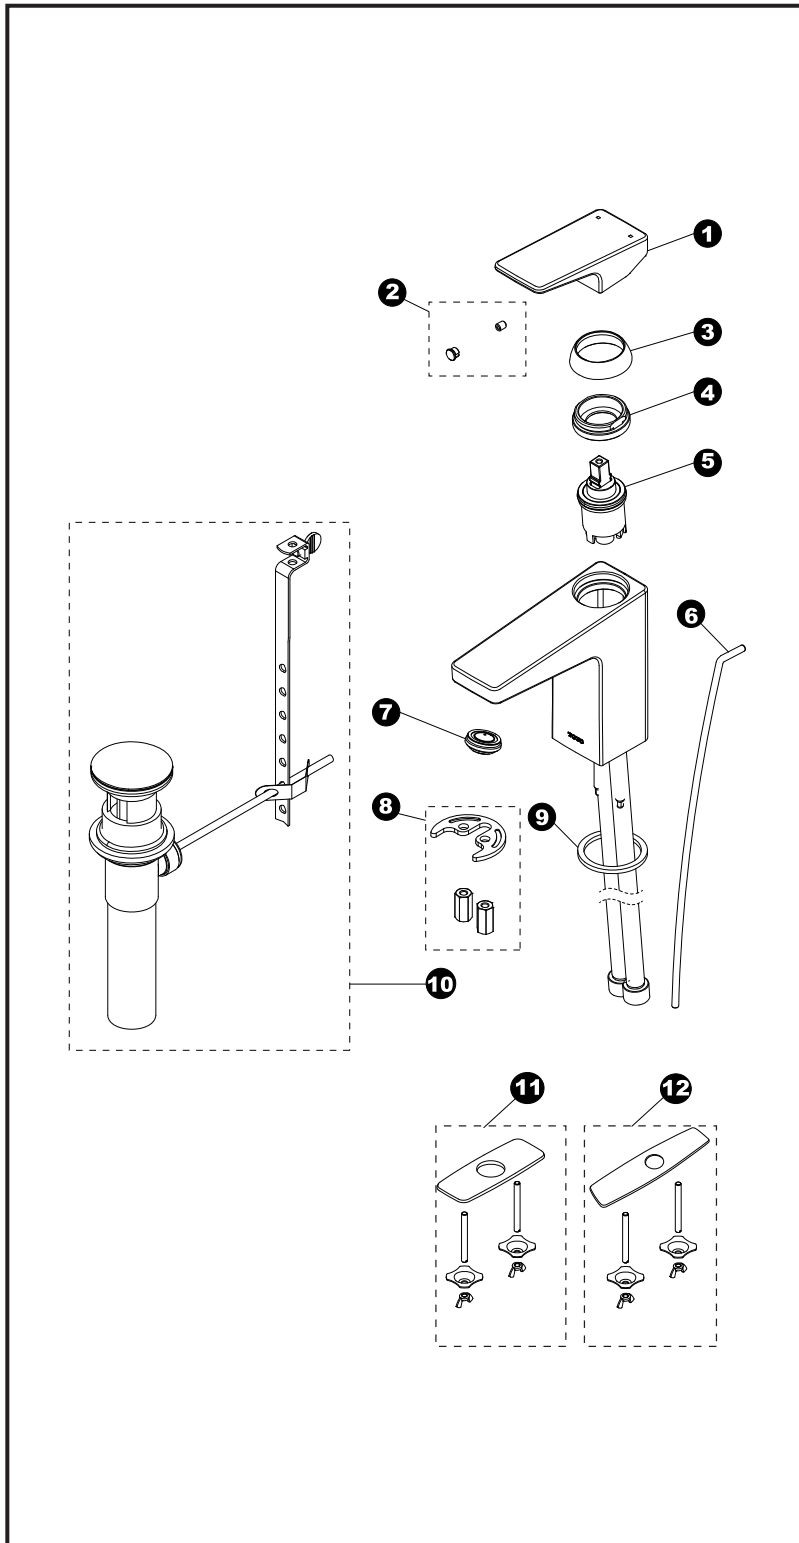

Oberon®F
Single-Handle Lavatory Faucet

Item	Part	Description
1	THP5053#CP	Handle
2	THP5054	Plug & Set Screw
3	THP5055#CP	Cover, nut
4	THP5057	Nut, cartridge
5	THP5133	Cartridge
6	THP5061#CP	Lift rod
7	THP5062	1.5 gpm Aerator
	THP5072	1.2 gpm aerator
8	THP5063	Mounting hardware, spout
9	THP5060	Gasket
10	THP4856#CP	Drain assembly
11	THP3158#CP	Cover plate – 4"
12	THP3159#CP	Cover plate – 8"