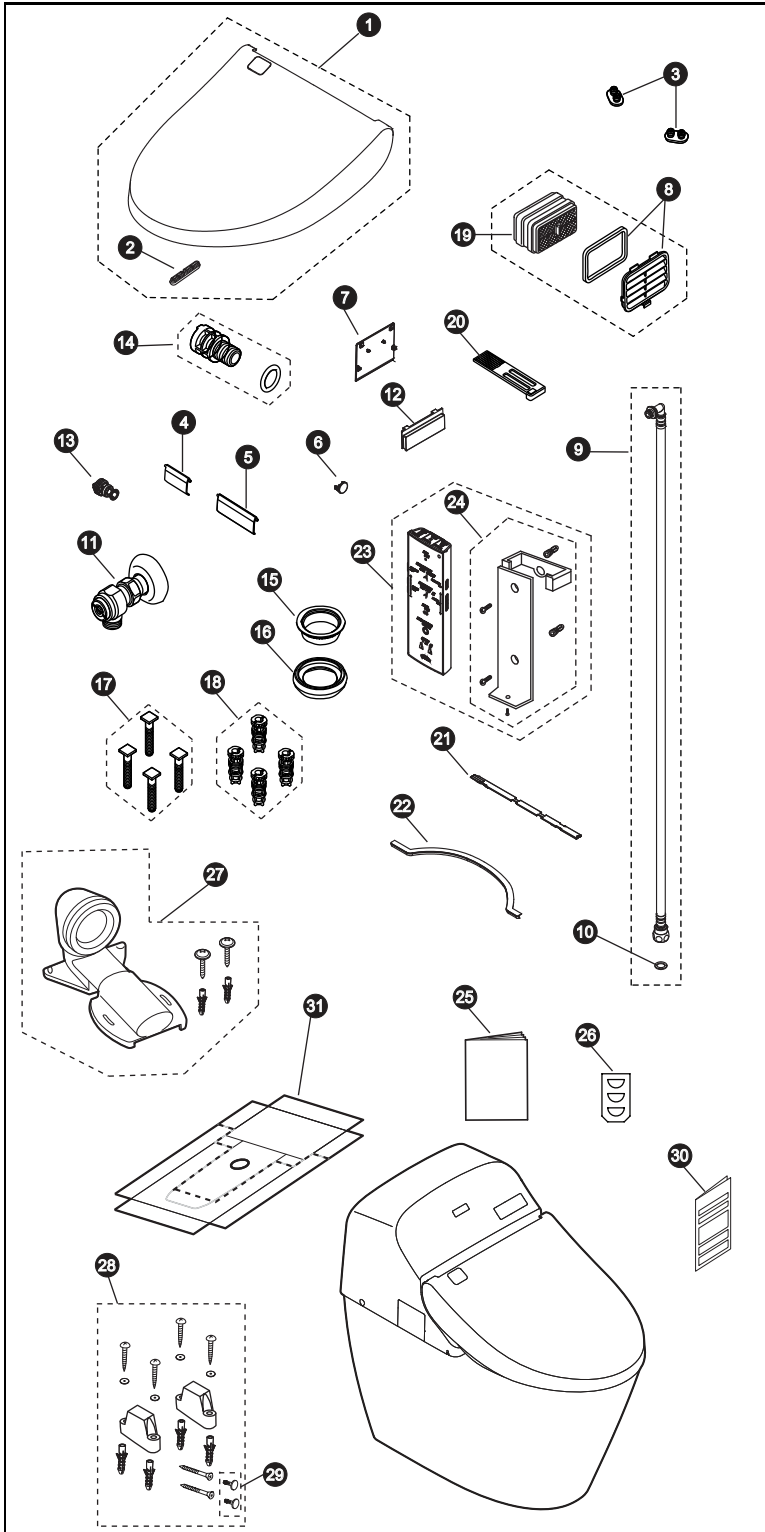

G400
1.28Gpf / 0.9Gpf Toilet, Elongated,
3D Tornado™, 12" Modular Rough-In,
CeFiONtect™

Item	Part	Description
1	THU9870#01	Lid Assembly (cotton)
	THU9870#12	Lid Assembly (sedona beige)
2	THU9871	Lid Bumper
3	THU9337	Seat Bumpers
4	THU9810	Wand Door
5	THU9811	Dryer Door
6	THU9874#01	Screw Cap (cotton)
	THU9874#12	Screw Cap (sedona beige)
7	THU9875#01	Drain Plug Cover (cotton)
	THU9875#12	Drain Plug Cover (sedona beige)
8	THU9814	Deodorizer Louver
9	THU9891	Water Connection Hose
10	THU9500	Water Connection Hose Gasket
11	THU9508	Water Supply Valve
12	THU9895#01	Side Cover Plate (cotton)
	THU9895#12	Side Cover Plate (sedona beige)
13	THU9833	Water Strainer
14	THU9501	Drain Plug Assembly
15	THU9506	Flush Connection Nut
16	THU9507	Flush Connection Gasket
17	THU9504	Mounting Bolt (x4)
18	THU9505	Mounting Nut (x4)
19	THU9476	Deodorizer Catalyst
20	THU9619	Deodorizer Air Filter
21	THU9847	Lever Cover
22	THU9807	Gasket
23	THU9958	Remote Control Assembly
24	THU9853	Remote Control Hanger Assembly
25	THU9908	Instruction Manual (top unit)
26	THU9909	Sensor Adjusting Stickers
27	THU6441	Rough-in Unit Assembly
28	THU395	Mounting Block Hardware Kit
29	9AU284#01	Bowl Screw Cover (x2) (cotton)
	9AU284#12	Bowl Screw Cover (x2) (sedona beige)
30	THU9911	Installation Manual (bowl unit)
31	0DU652	Installation Protective Sheet

Note:

Product Number Explanations

Two-Piece Toilet

(MS) Toilet & Seat Combination
(920) Model
(CEM) 3D Tornado™
(F) Universal Height
(G) CeFiONtect™

Washlet Unit

(SN) Washlet
(920) Model
(M) Dual Flush

Bowl Unit

(CT) Bowl
(920) Model
(C) Tornado Flush™
(E) HET
(F) Universal Height
(G) CeFiONtect™

Actual Product may vary slightly from illustration.