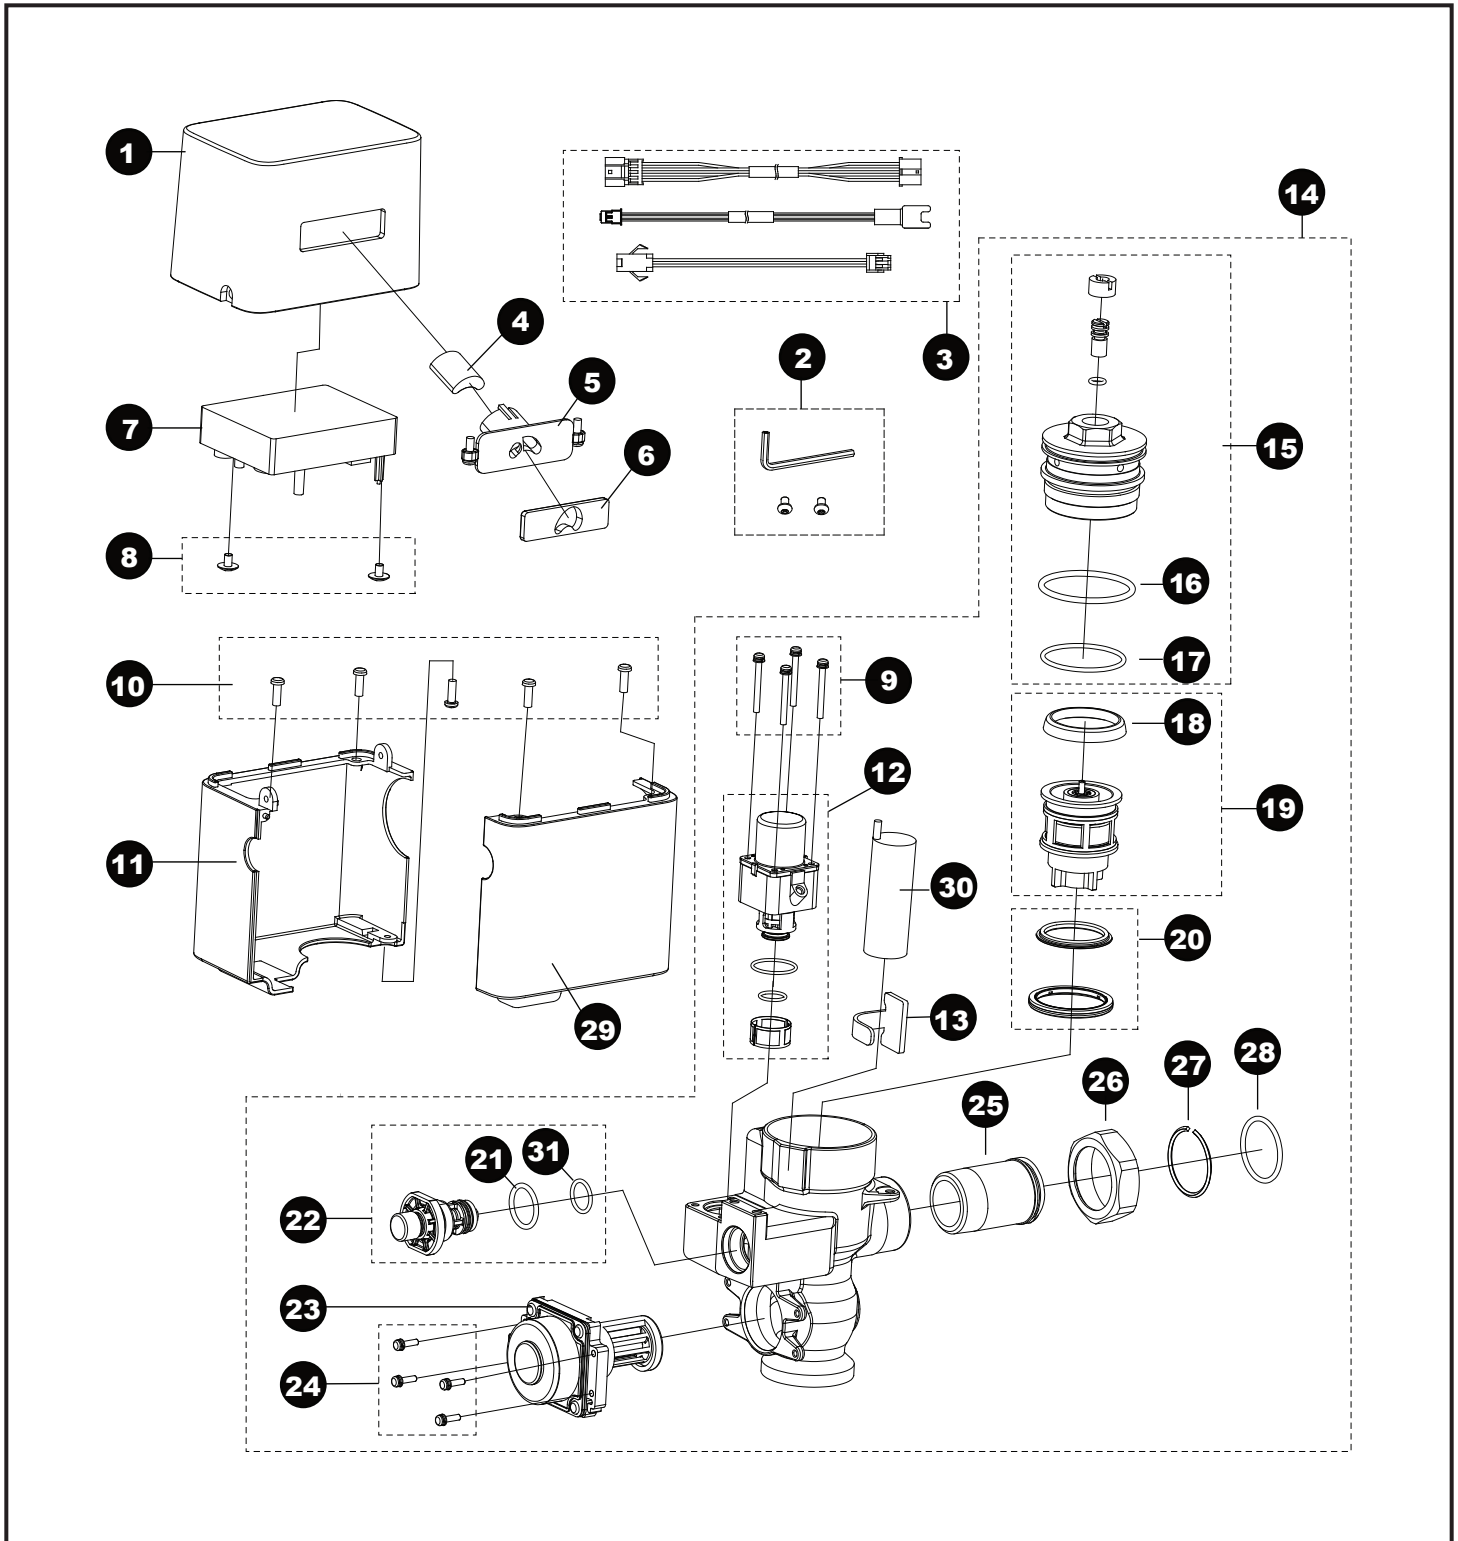

**EcoPower® Flush Valve,
Toilet, Exposed, 1.6 Gpf**

**EcoPower® Flush Valve,
Toilet, Exposed, 1.6 Gpf**

Item	Part	Description
1	THP3201#CP	Cover, top
2	THP3232	Screw w/wrench set, exposed
3	THP3209	Extension harness (3 type/bag)
4	THP3187	Sensor unit
5	THP3205	Bracket, sensor w/screw (15D)
6	THP3207	Glass, sensor window, exposed
7	THP3197	Controller unit, D
8	THP3208	Screw, controller mount (2/bag)
9	THP3192	Screw (4/bag)
10	THP3204	Screw, cover, valve (5/bag)
11	THP3203#CP	Cover, lower, B
12	THP3190R	Solenoid unit & diaphragm assy
13	TH559EDV517	Clamp set (10/bag)
14	THP3223	Valve assy, exposed, toilet
15	THP3188	Valve cap assembly
16	THP3189	O-ring, valve cap top (10/bag)
17	TH305SV112	O-ring, valve cap botm (10/bag)
18	TH305SV103	U-packing, piston (10/bag)
19	TH323V104R	Piston assembly
20	TH321	Seat packing set
21	THP3013	O-ring, screen nut (10/bag)
22	TH559EDV506	Push button assembly
23	TH559EDV503	EcoPower generator, toilet
24	TH559EDV505	Screw, EcoPower generator
25	TH305SV114	Tailpiece
26	TH305SV113	Nut, tailpiece/angle stop
27	TH305SV105	Locking ring set, tailpiece (10/bag)
28	TH305SV106	O-ring, tailpiece (10/bag)
29	THP3202#CP	Cover, lower, A
30	THP3053	Back-up battery
31	THP3242	O-ring (1/bag)

Vacuum Breaker Sets

VB0932#CP Top Spud, 1-1/2" Outlet, Exposed

Note: for additional information, refer to the individual vacuum breaker parts sheets.