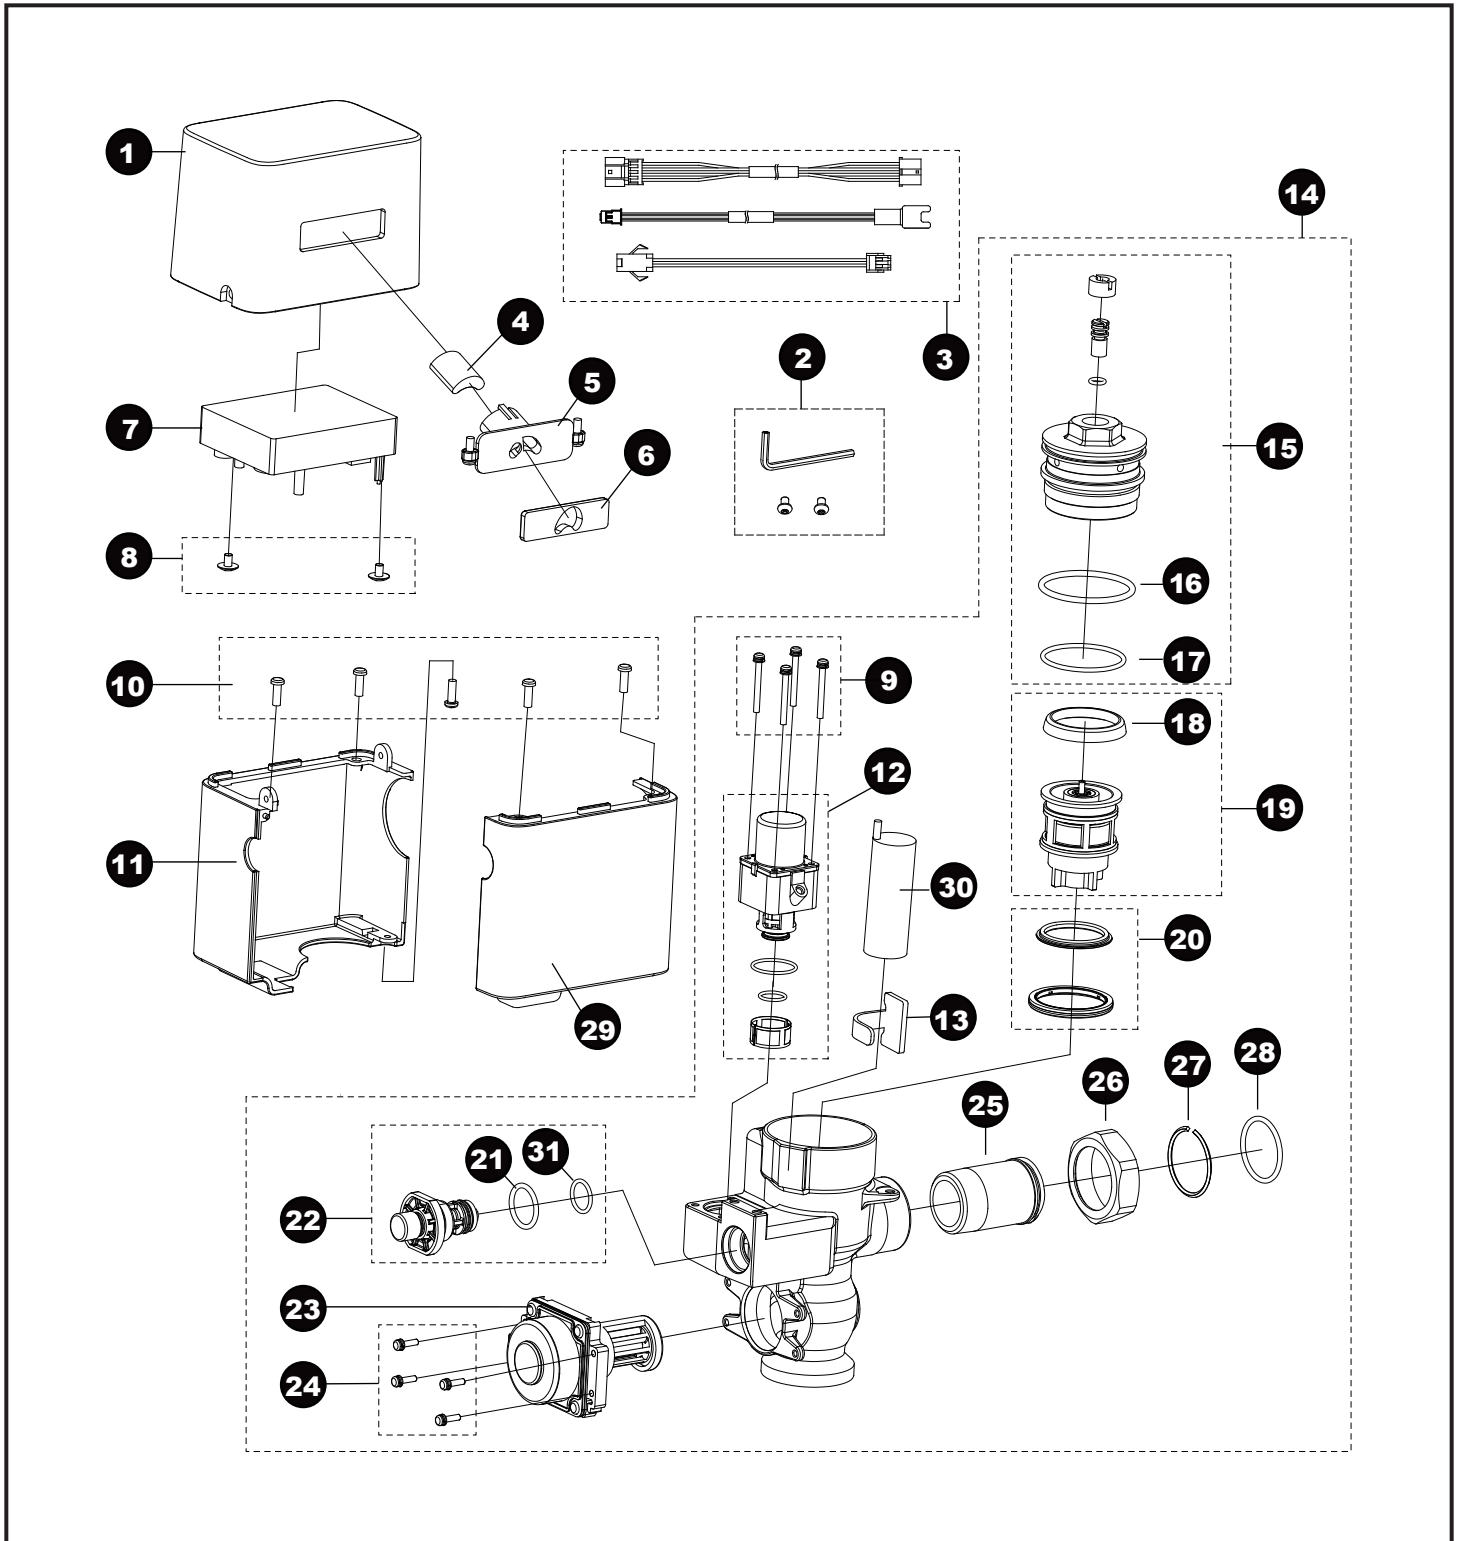

EcoPower® Flush Valve,  
Toilet, Exposed, 1.6 Gpf

**EcoPower® Flush Valve,  
Toilet, Exposed, 1.6 Gpf**

<b>Item</b>	<b>Part</b>	<b>Description</b>
1	THP3201#CP	Cover, top
2	THP3232	Screw w/wrench set, exposed
3	THP3209	Extension harness (3 type/bag)
4	THP3187	Sensor unit
5	THP3205	Bracket, sensor w/screw (15D)
6	THP3207	Glass, sensor window, exposed
7	THP3197	Controller unit, D
8	THP3208	Screw, controller mount (2/bag)
9	THP3192	Screw (4/bag)
10	THP3204	Screw, cover, valve (5/bag)
11	THP3203#CP	Cover, lower, B
12	THP3190R	Solenoid unit & diaphragm assy
13	TH559EDV517	Clamp set (10/bag)
14	THP3223	Valve assy, exposed, toilet
15	THP3188	Valve cap assembly
16	THP3189	O-ring, valve cap top (10/bag)
17	TH305SV112	O-ring, valve cap botm (10/bag)
18	TH305SV103	U-packing, piston (10/bag)
19	TH323V104R	Piston assembly
20	TH321	Seat packing set
21	THP3013	O-ring, screen nut (10/bag)
22	TH559EDV506	Push button assembly
23	TH559EDV503	EcoPower generator, toilet
24	TH559EDV505	Screw, EcoPower generator
25	TH305SV114	Tailpiece
26	TH305SV113	Nut, tailpiece/angle stop
27	TH305SV105	Locking ring set, tailpiece (10/bag)
28	TH305SV106	O-ring, tailpiece (10/bag)
29	THP3202#CP	Cover, lower, A
30	THP3053	Back-up battery
31	THP3242	O-ring (1/bag)

**Vacuum Breaker Sets**

VB0932A#CP Top Spud, 1-1/2" Outlet, Exposed

Note: for additional information, refer to the individual vacuum breaker parts sheets.