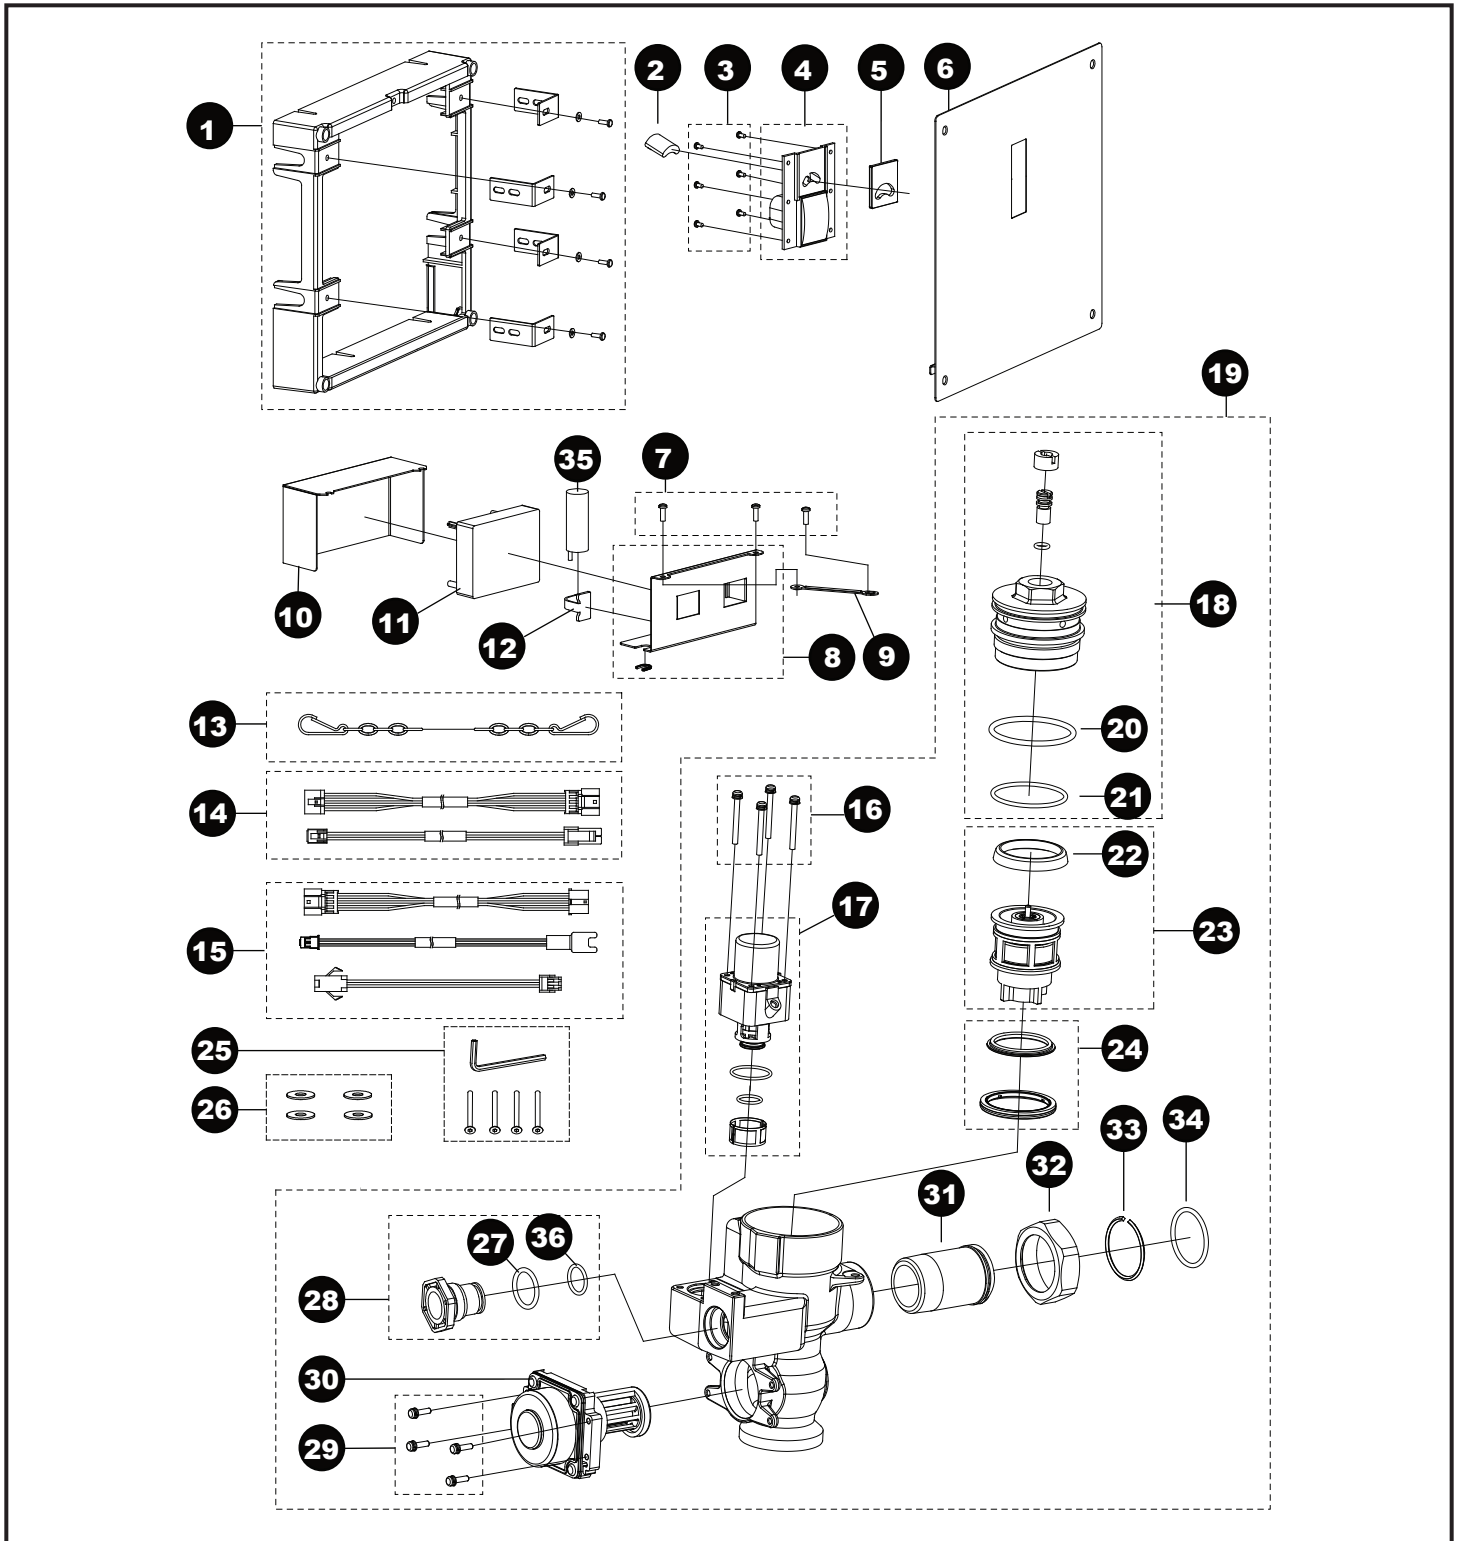

EcoPower® Flush Valve,
Toilet, Concealed Large, 1.28 Gpf

TET2LAR(X)#SS
TET2LA(X)31#SS
TET2LA(X)32#SS
TET2LA(X)33#SS

**EcoPower® Flush Valve,
Toilet, Concealed Large, 1.28 Gpf**

TET2LAR(X)#SS
 TET2LA(X)31#SS
 TET2LA(X)32#SS
 TET2LA(X)33#SS

Item	Part	Description
1	TH559EDV341	Frame assembly, large cover
2	THP3187	Sensor
3	THP3215	Screw, sensor bracket, concealed (6/bag)
4	THP3214	Touch-button assembly
5	THP3213	Glass, sensor window, concealed
6	THP3211	Cover plate, large
7	THP3204	Screws, valve body, cover (5/bag)
8	THP3217	Housing, controller, concealed
9	THP3218	Mount stay, controller box
10	THP3216	Cover, box, controller, concealed
11	THP3196	Controller unit, C
12	TH559EDV517	Clamp set (10/bag)
13	TH559EDV345	Chain, cover plate
14	THP3221	Harness, concealed (2 type/bag)
15	THP3209	Extension harness (3 type/bag)
16	THP3192	Screw, solenoid valve (4/bag)
17	THP3190R	Solenoid valve assembly
18	THP3188	Piston cap sub assembly
	THP3188X	Piston cap sub assembly for Reclaimed Water
19	THP3231R	Valve assy, concealed, toilet
	THP3231X	Valve assy, concealed, toilet for Reclaimed Water
20	THP3189	O-ring, piston cap, top, large (10/bag)
21	TH305SV112	O-ring, valve cap botm (10/bag)
22	TH305SV103	U-packing, piston (10/bag)
23	TH323V104R	Piston assembly
24	TH321	Seat packing set
25	THP3233	Screw w/wrench set
26	THP3219	Washer, plastic (4/bag)
27	THP3013	O-ring, cap (10/bag)
28	THP3220	Plug
29	TH559EDV505	Screw, EcoPower generator (4/bag)
30	TH559EDV503	EcoPower generator, toilet
31	TH305SV114	Tailpiece
32	TH305SV113	Nut, tailpiece/angle stop
33	TH305SV105	Locking ring set, tailpiece (10/bag)
34	TH305SV106	O-ring, tailpiece (10/bag)\
35	THP3053	Back-up battery
36	THP3242	O-ring (1/bag)