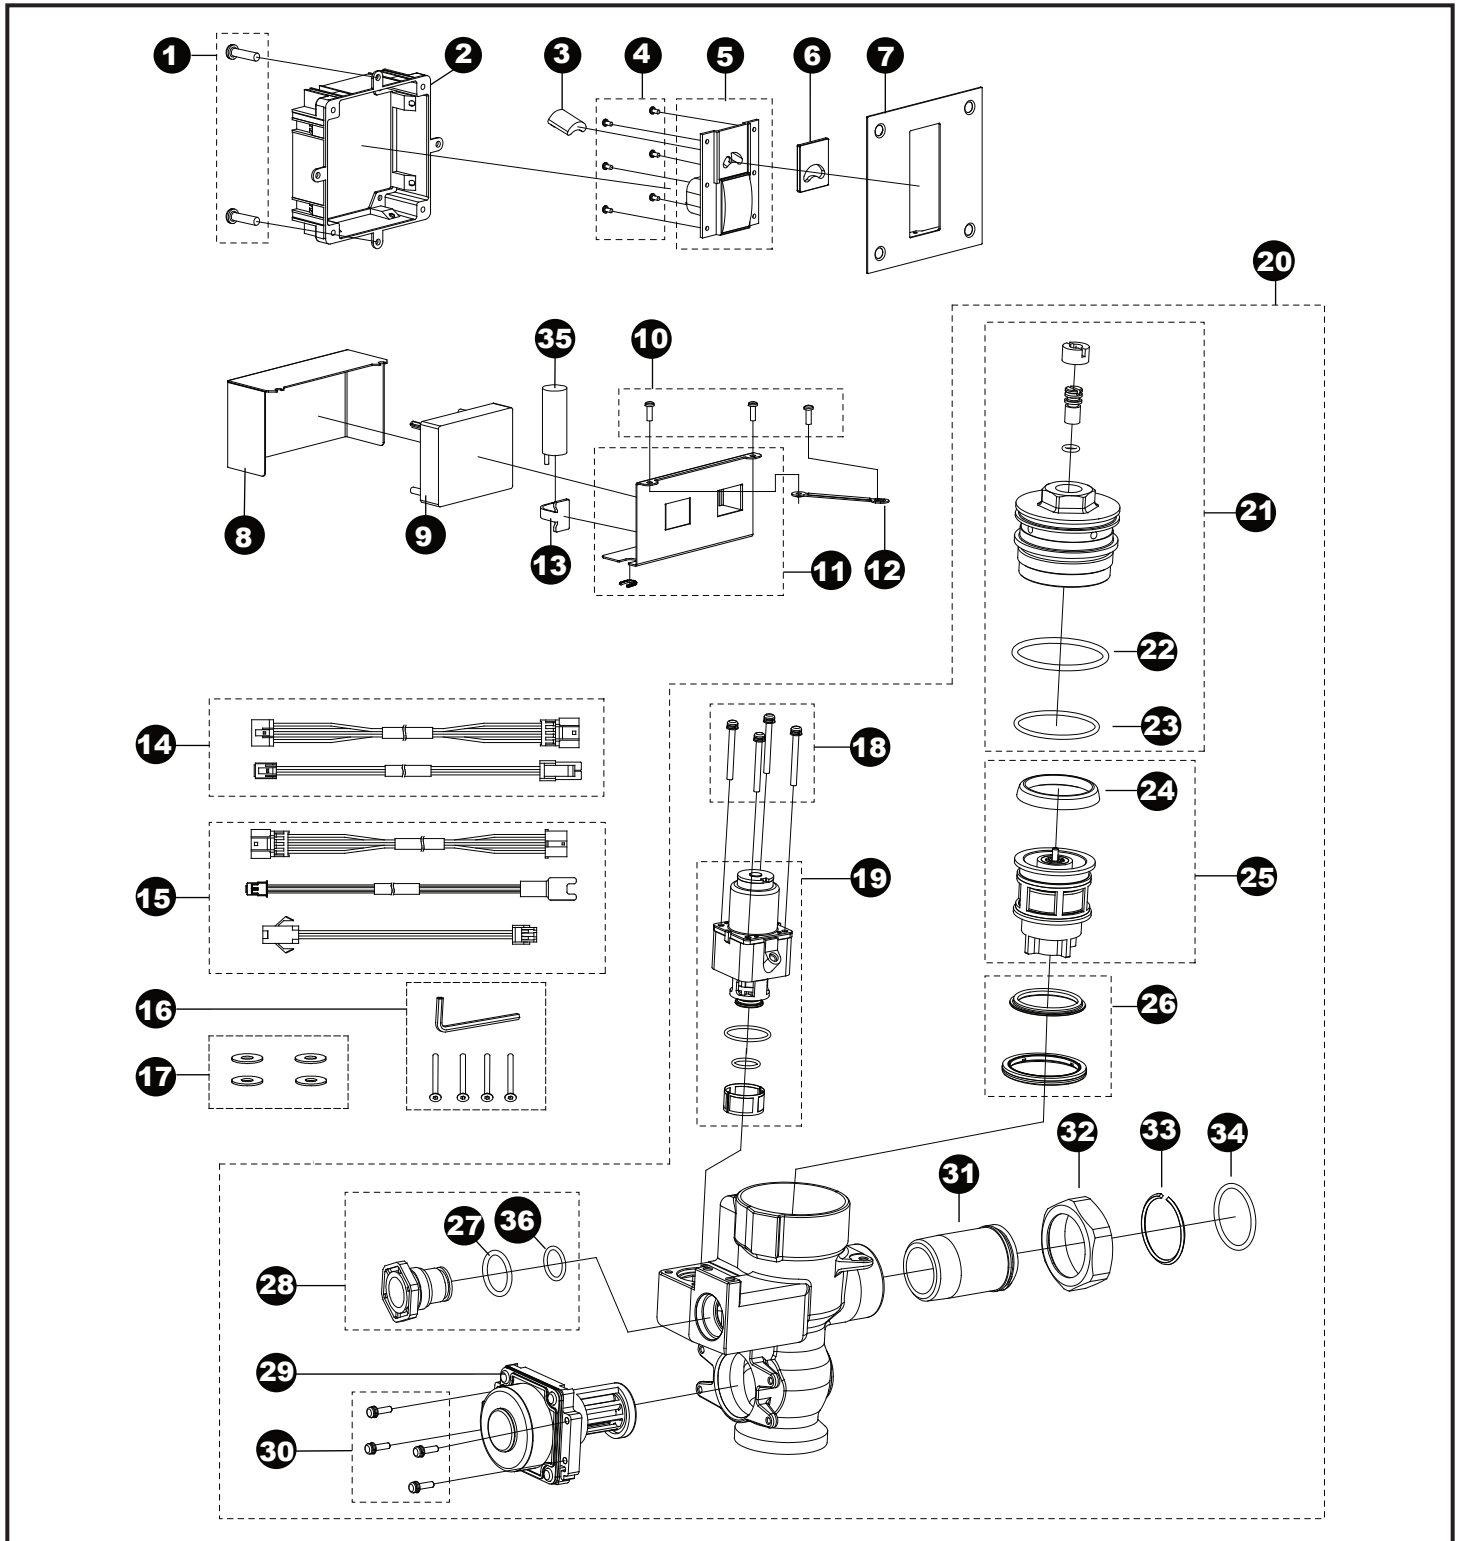

TET3LA(X)#SS  
 TET3LA(X)31#SS  
 TET3LA(X)32#SS  
 TET3LA(X)33#SS

**EcoPower® Flush Valve,  
 Toilet, Concealed Small, 1.28 Gpf**

**EcoPower® Flush Valve,  
Toilet, Concealed Small, 1.28 Gpf**

TET3LA(X)#SS  
TET3LA(X)31#SS  
TET3LA(X)32#SS  
TET3LA(X)33#SS

<b>Item</b>	<b>Part</b>	<b>Description</b>
1	THP3222	Screw, wooden screw (10/bag)
2	THP3210	Wall frame assy, small cover
3	THP3187	Sensor unit
4	THP3215	Screw, touch button (6/bag)
5	THP3214	Touch button assy, concealed
6	THP3213	Glass, sensor window, concealed
7	THP3212	Cover plate, small
8	THP3216	Cover, controller box, concealed
9	THP3196	Controller unit, C
10	THP3204	Screw, cover, valve (5/bag)
11	THP3217	Housing, controller, concealed
12	THP3218	Mount stay, controller box
13	TH559EDV517	Clamp set (10/bag)
14	THP3221	Wire harness, controller (2/bag)
15	THP3209	Extension harness (3 type/bag)
16	THP3233	Screw w/wrench set
17	THP3219	Washer, plastic (4/bag)
18	THP3192	Screw (4/bag)
19	THP3190R	Solenoid unit & diaphragm assy
20	THP3231R	Valve assy, concealed, toilet
	THP3231X	Valve assy, concealed, toilet for Reclaimed Water
21	THP3188	Valve cap assembly
	THP3188X	Valve cap assembly for Reclaimed Water
22	THP3189	O-ring, valve cap top (10/bag)
23	TH305SV112	O-ring, valve cap botm (10/bag)
24	TH305SV103	U-packing, piston (10/bag)
25	TH323V104R	Piston assembly
26	TH321	Seat packing set
27	THP3013	O-ring, cap (10/bag)
28	THP3220	Plug
29	TH559EDV503	EcoPower generator, toilet
30	TH559EDV505	Screw, EcoPower generator
31	TH305SV114#CP	Tailpiece
32	TH305SV113#CP	Nut, tailpiece/angle stop
33	TH305SV105	Locking ring set, tailpiece (10/bag)
34	TH305SV106	O-ring, tailpiece/angle stop
35	THP3053	Back-up battery
36	THP3242	O-ring (1/bag)