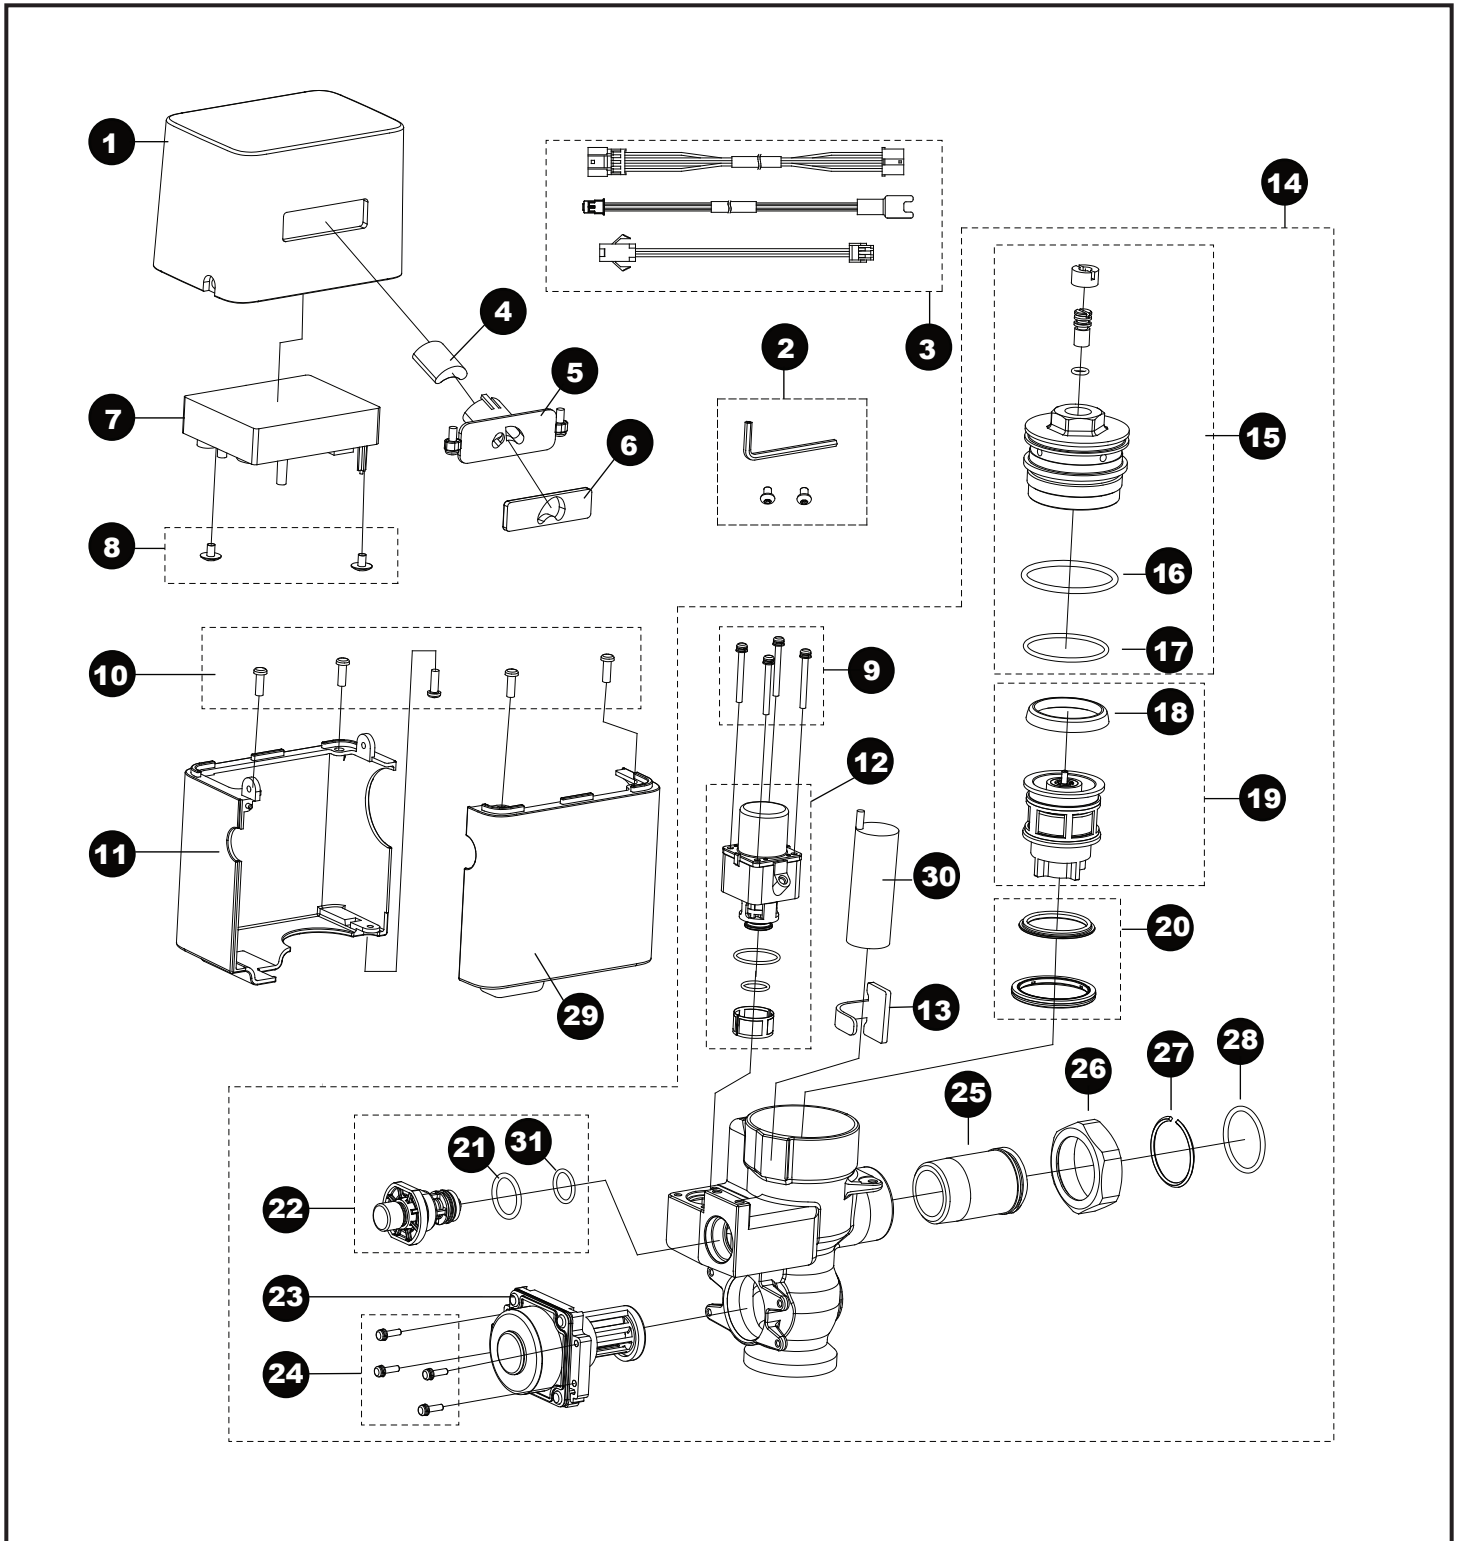

TEU1GAR#CP  
TEU1GA12#CP  
TEU1GA22#CP

EcoPower® Flush Valve,  
Urinal, Exposed, 1.0 Gpf

TEU1GAR#CP  
 TEU1GA12#CP  
 TEU1GA22#CP

## **EcoPower® Flush Valve, Urinal, Exposed, 1.0 Gpf**

<b>Item</b>	<b>Part</b>	<b>Description</b>
1	THP3201#CP	Cover, top
2	THP3232	Screw w/wrench set, exposed
3	THP3209	Extension harness (3 type/bag)
4	THP3187	Sensor unit
5	THP3205	Bracket, sensor w/screw (15D)
6	THP3207	Glass, sensor window, exposed
7	THP3199	Controller unit, B
8	THP3208	Screw, controller mount (2/bag)
9	THP3192	Screw (4/bag)
10	THP3204	Screw, cover, valve (5/bag)
11	THP3203#CP	Cover, lower, B
12	THP3190R	Solenoid unit & diaphragm assy
13	TH559EDV517	Clamp set (10/bag)
14	THP3230R	Valve assy, exposed, urinal
15	THP3188	Valve cap assembly
16	THP3189	O-ring, valve cap top (10/bag)
17	TH305SV112	O-ring, valve cap botm (10/bag)
18	TH305SV103	U-packing, piston (10/bag)
19	TH323V104R	Piston assembly
20	TH321	Seat packing set
21	THP3013	O-ring, screen nut (10/bag)
22	TH559EDV506	Push button assembly
23	THP3234	EcoPower generator, urinal
24	TH559EDV505	Screw, EcoPower generator
25	TH305SV114	Tailpiece
26	TH305SV113	Nut, tailpiece/angle stop
27	TH305SV105	Locking ring set, tailpiece (10/bag)
28	TH305SV106	O-ring, tailpiece (10/bag)
29	THP3202#CP	Cover, lower, A
30	THP3053	Back-up battery
31	THP3242	O-ring (1/bag)

### Vacuum Breaker Sets

VB0912#CP Top Spud, 3/4" Outlet, Exposed

VB0922#CP Top Spud, 1-1/4" Outlet, Exposed

Note: For additional information, refer to the individual vacuum breaker parts sheets.