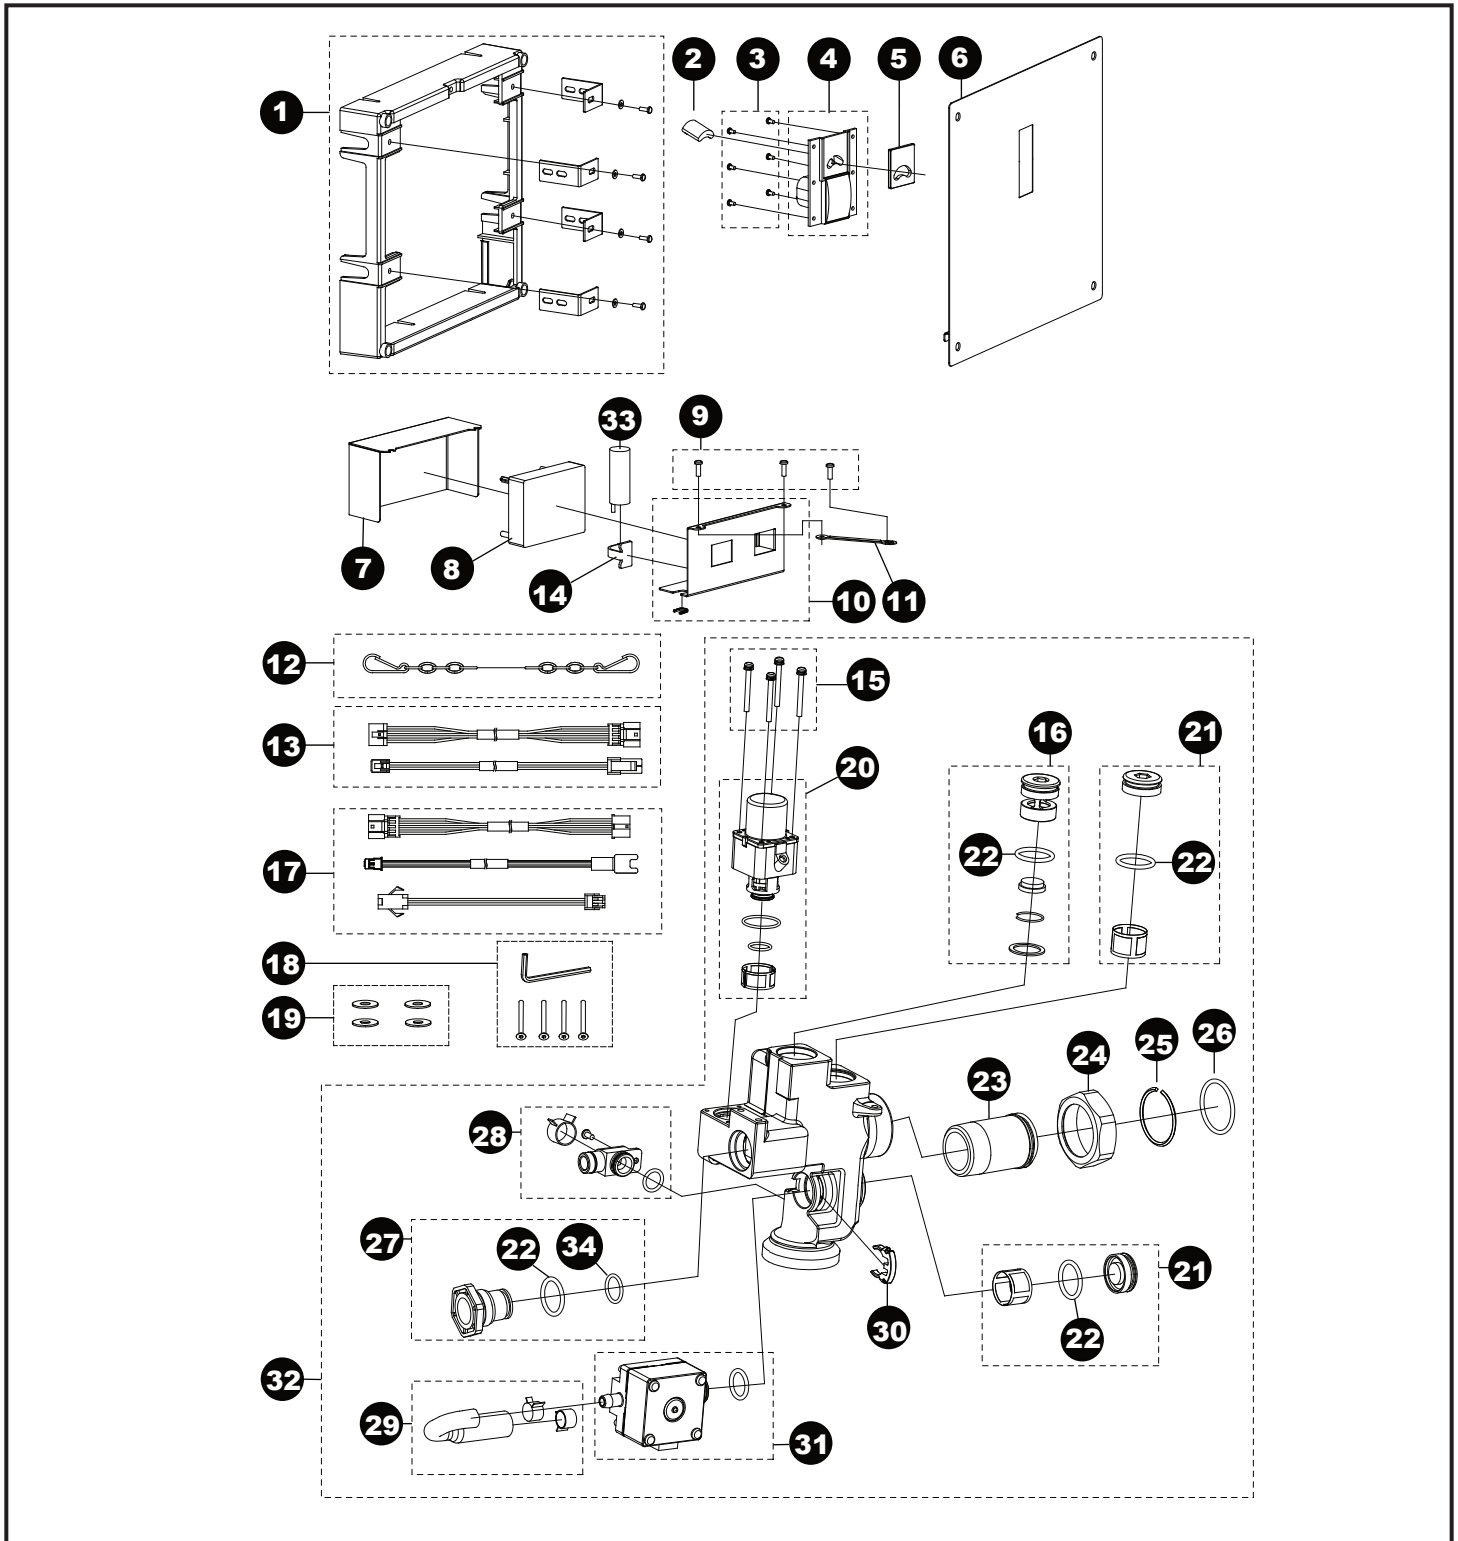

TEU2UAR(X)#SS
 TEU2UA(X)11#SS
 TEU2UA12#SS

**EcoPower® Flush Valve,
 Urinal, Concealed Large, 0.125 Gpf**

TEU2UAR(X)#SS
 TEU2UA(X)11#SS
 TEU2UA12#SS

**EcoPower® Flush Valve,
 Urinal, Concealed Large, 0.125 Gpf**

Item	Part	Description
1	TH559EDV341	Wall frame assy, large cover
2	THP3187	Sensor unit
3	THP3215	Screw, touch button (6/bag)
4	THP3214	Touch button assy
5	THP3213	Glass, sensor window, concealed w/o film
6	THP3211	Cover plate, large
7	THP3216	Cover, controller box
8	THP3200	Controller unit
9	THP3204	M4X8 screw, cover, valve (5/bag)
10	THP3217	Housing, controller
11	THP3218	Mount stay, controller box
12	TH559EDV345	Chain, cover plate
13	THP3221	Wire harness, controller (2/bag)
14	TH559EDV517	Clamp set (10/bag)
15	THP3192	Screw, solenoid valve unit (4/bag)
16	THP3195	Regulator unit
	THP3195X	Regulator unit for Reclaimed Water
17	THP3209	Extension harness (3 type/bag)
18	THP3233	Screw w/wrench set, concealed
19	THP3219	Washer, plastic (4/bag)
20	THP3191R	Solenoid unit & diaphragm assy
21	THP3007	Primary filter set
	THP3007X	Primary filter set for Reclaimed Water
22	THP3013	O-ring, cap (10/bag)
23	TH305SV114	Tailpiece
24	TH305SV113	Nut, tailpiece, coupling nut
25	TH305SV105	Locking ring set, tailpiece (10/bag)
26	TH305SV106	O-ring, tailpiece (10/bag)
27	THP3220	Plug
28	THP3011	Hose adapter, EcoPower generator, pint
29	THP3012	Hose set, EcoPower generator, pint
30	THP3194	Clip, retainer (1/bag)
31	THP3193	EcoPower generator, pint, w/o o-ring
32	THP3227	Valve assy, concealed, pint
	THP3227X	Valve assy, concealed, pint for Reclaimed Water
33	THP3053	Back-up battery
34	THP3242	O-ring (1/bag)

Vacuum Breaker Sets

- VB13RB-11 Back Spud, 3/4" Outlet, Concealed
- VB0912#CP Top Spud, 3/4" Outlet, Exposed
- VB1311X#RB Back Spud, 3/4" Outlet, Exposed, for Reclaimed Water

Note: for additional information, refer to the individual vacuum breaker parts sheets.