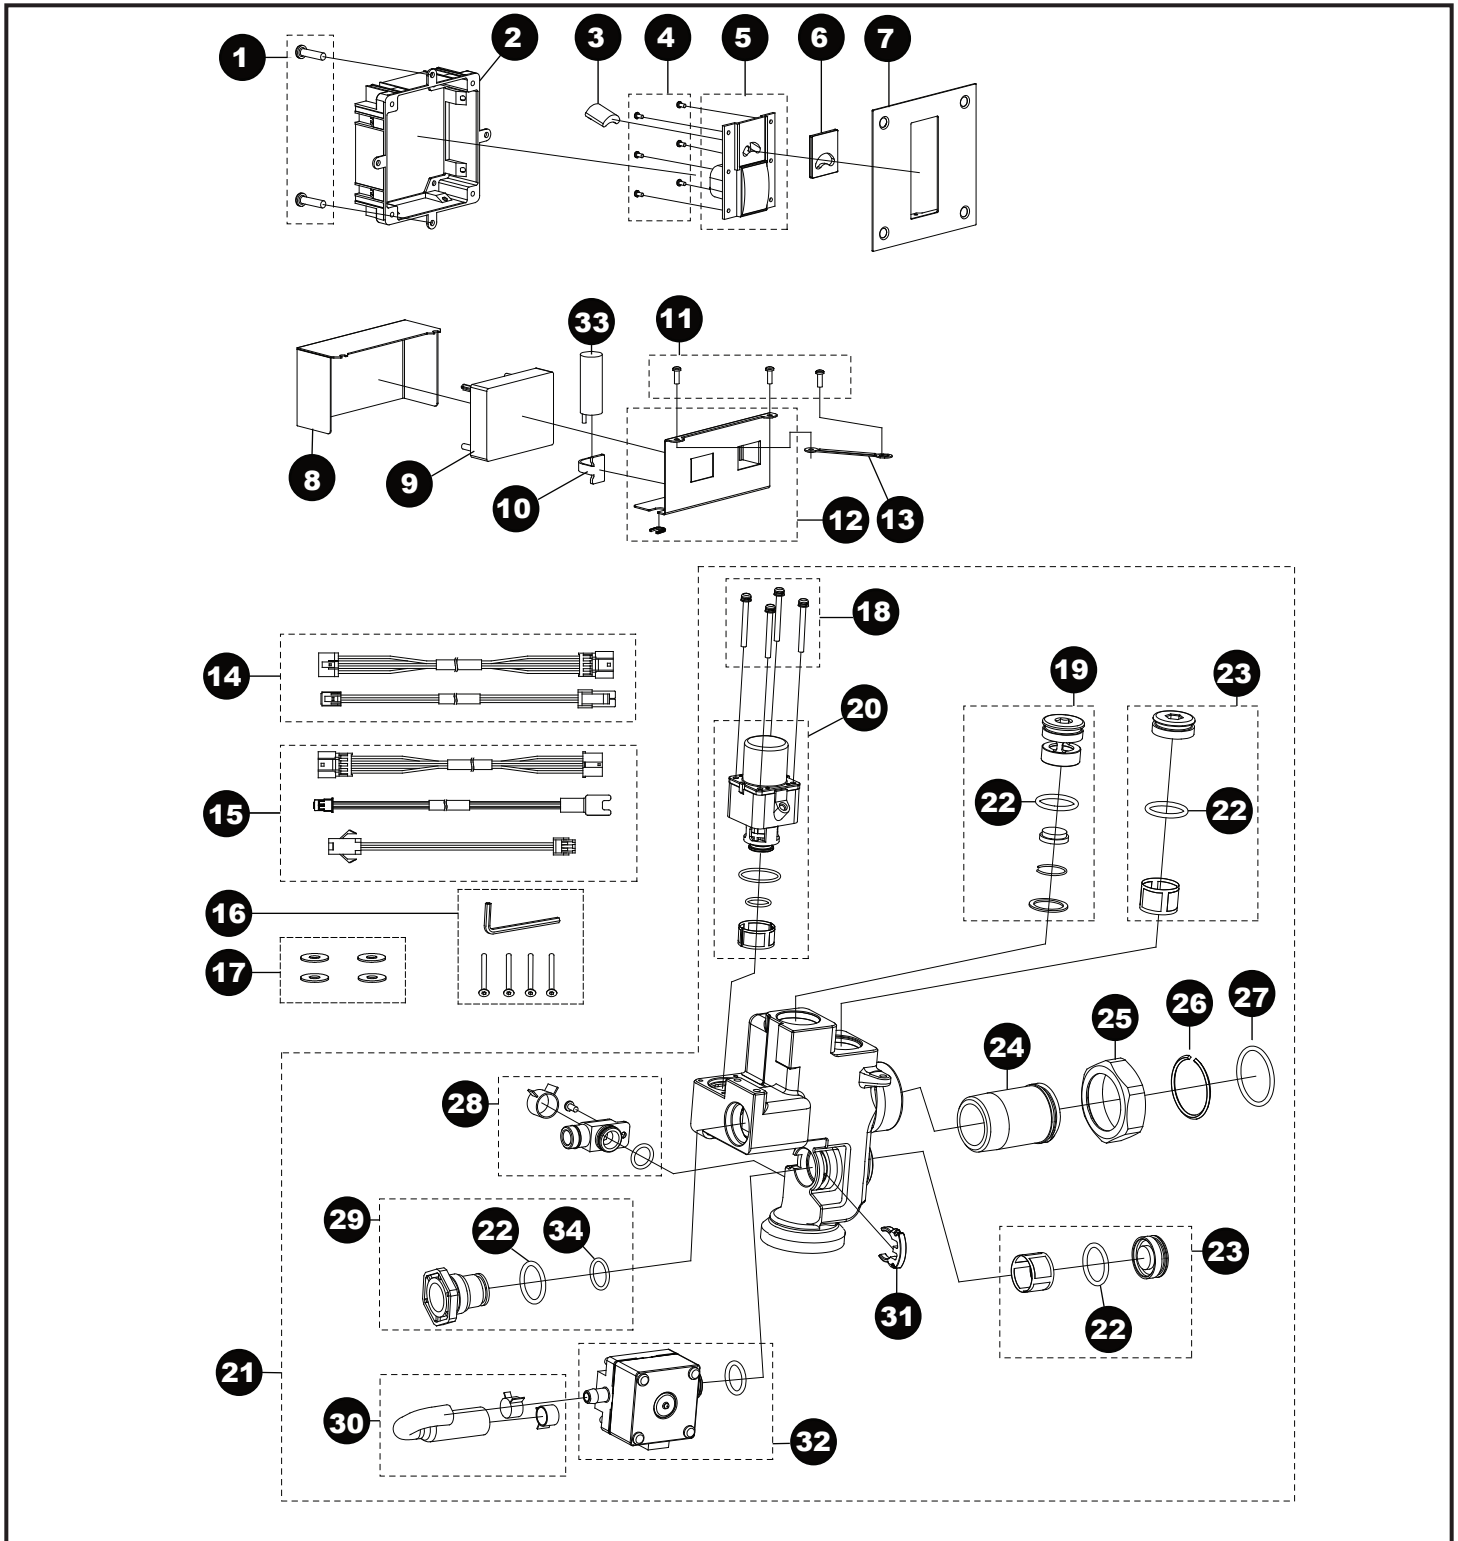

TEU3UAR(X)#CP
 TEU3UA(X)11#CP
 TEU3UA12#CP

**EcoPower® Flush Valve,
 Urinal, Concealed Small, 0.125 Gpf**

TEU3UAR(X)#CP
 TEU3UA(X)11#CP
 TEU3UA12#CP

**EcoPower® Flush Valve,
 Urinal, Concealed Small, 0.125 Gpf**

Item	Part	Description
1	THP3222	Screw, wooden screw (10/bag)
2	THP3210	Wall frame assy (small cover)
3	THP3187	Sensor unit,
4	THP3215	Screw, touch button (6/bag)
5	THP3214	Touch button assy, concealed
6	THP3213	Glass, sensor window, concealed
7	THP3212	Cover plate, small 4x4
8	THP3216	Cover, controller box, concealed
9	THP3200	Controller unit
10	TH559EDV517	Clamp set (10/bag)
11	THP3204	M4X8 screw, cover, valve (5/bag)
12	THP3217	Housing, controller, concealed
13	THP3218	Mount stay, controller box
14	THP3221	Wire harness, controller (2/bag)
15	THP3209	Extension harness (3 type/bag)
16	THP3233	Screw w/wrench set
17	THP3219	Washer, plastic (4/bag)
18	THP3192	Screw (4/bag)
19	THP3195	Regulator unit
	THP3195X	Regulator unit for Reclaimed Water
20	THP3191R	Solenoid unit & diaphragm assy
21	THP3227	Valve assy, concealed, pint
	THP3227X	Valve assy, concealed, pint for Reclaimed Water
22	THP3013	O-ring, cap (10/bag)
23	THP3007	Primary filter set
	THP3007X	Primary filter set for Reclaimed Water
24	TH305SV114	Tailpiece
25	TH305SV113	Nut, tailpiece
26	TH305SV105	Locking ring set, tailpiece (10/bag)
27	TH305SV106	O-ring, tailpiece (10/bag)
28	THP3011	Hose adapter, EcoPower generator, pint
29	THP3220	Plug
30	THP3012	Hose set
31	THP3194	Clip, retainer (1/bag)
32	THP3193	EcoPower generator, pint, w/o ring
33	THP3053	Back-up battery
34	THP3242	O-ring (1/bag)

Vacuum Breaker Sets

- VB1311#RB Back Spud, 3/4" Outlet, Concealed
- VB0912#RB Top Spud, 3/4" Outlet, Concealed
- VB1311X#RB Back Spud, 3/4" Outlet, Concealed for Reclaimed Water

Note: for additional information, refer to the individual vacuum breaker parts sheets.