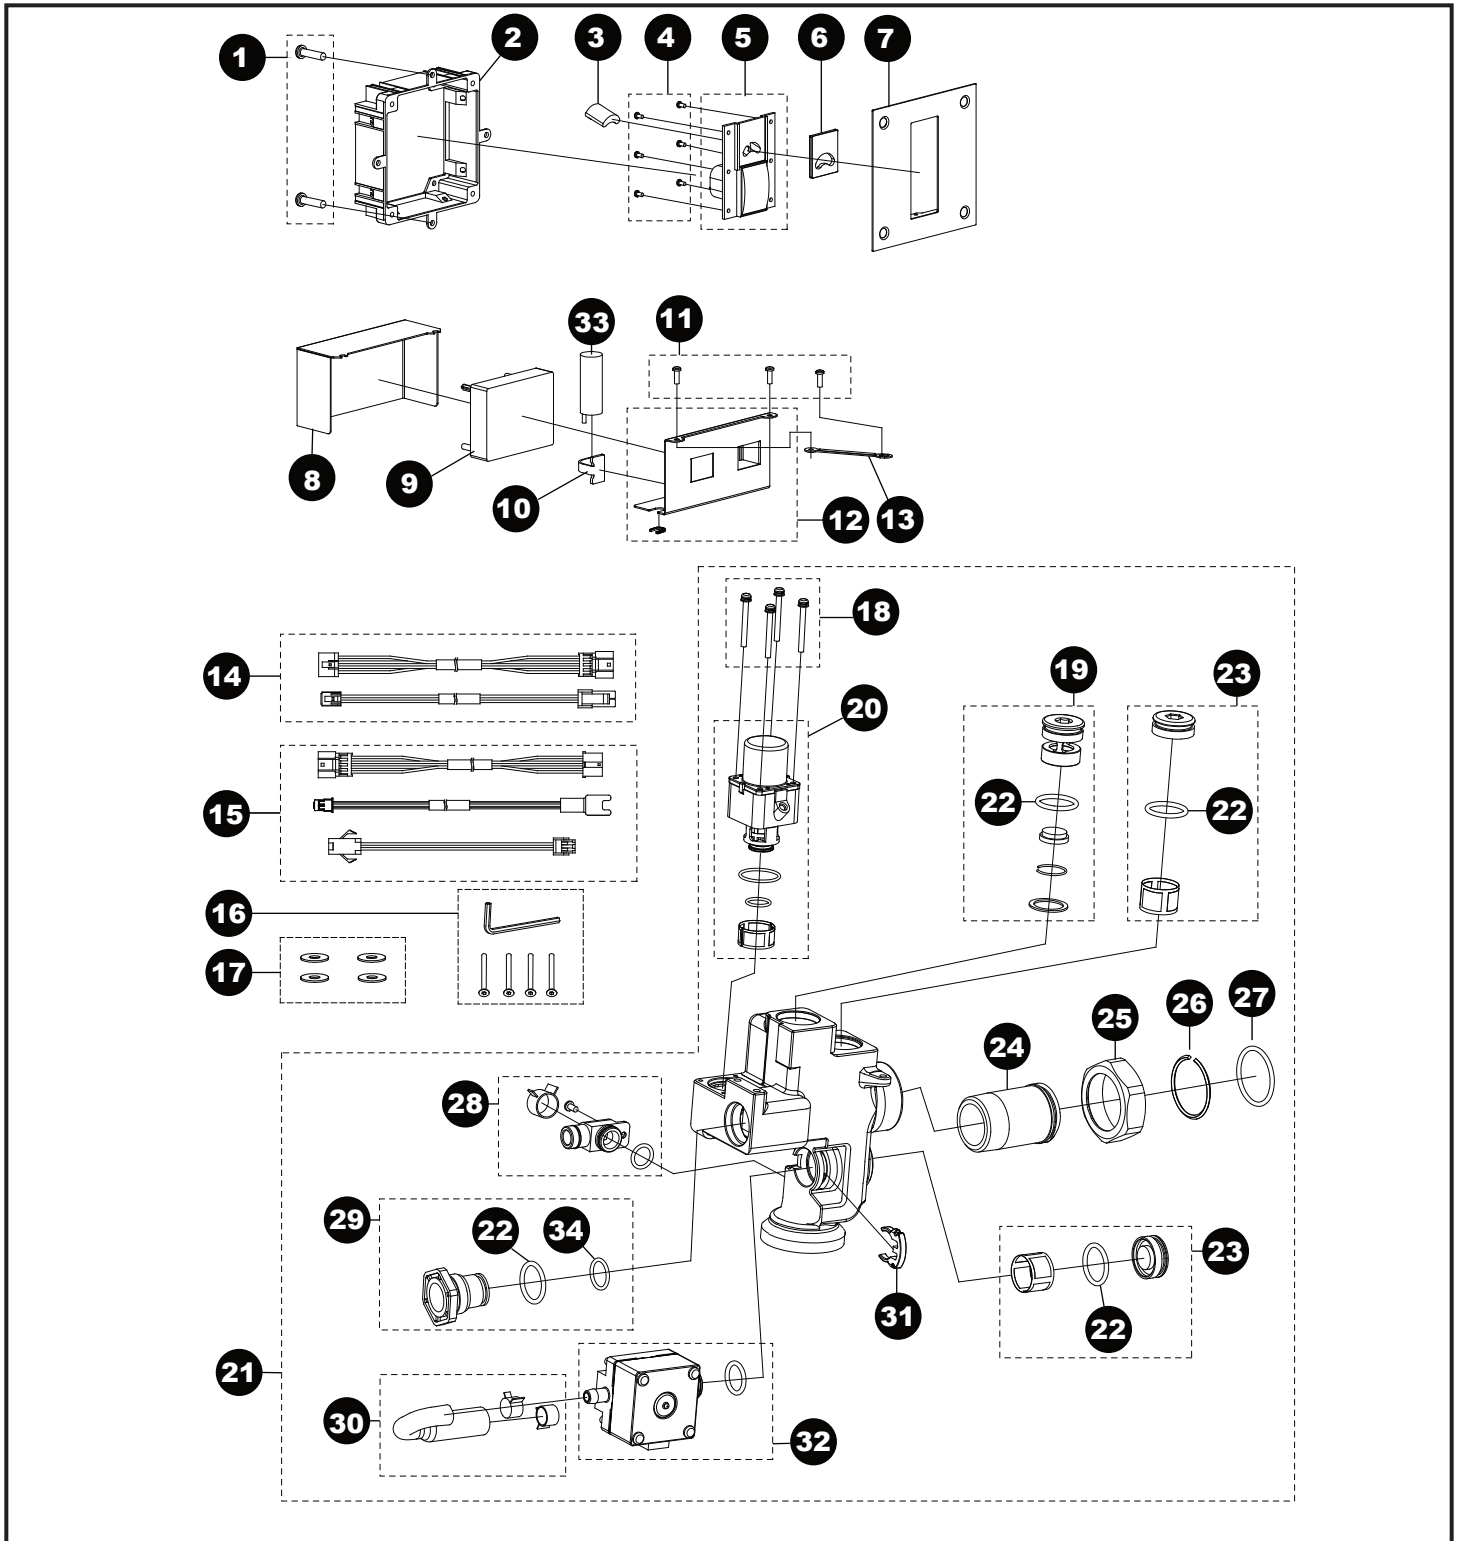

TEU3UAR(X)#CP
 TEU3UA(X)11#CP
 TEU3UA12#CP

**EcoPower® Flush Valve,
 Urinal, Concealed Small, 0.125 Gpf**

TEU3UAR(X)#CP
 TEU3UA(X)11#CP
 TEU3UA12#CP

**EcoPower® Flush Valve,
 Urinal, Concealed Small, 0.125 Gpf**

Item	Part	Description
1	THP3222	Screw, wooden screw (10/bag)
2	THP3210	Wall frame assy (small cover)
3	THP3187	Sensor unit,
4	THP3215	Screw, touch button (6/bag)
5	THP3214	Touch button assy, concealed
6	THP3213	Glass, sensor window, concealed
7	THP3212	Cover plate, small 4x4
8	THP3216	Cover, controller box, concealed
9	THP3200	Controller unit
10	TH559EDV517	Clamp set (10/bag)
11	THP3204	M4X8 screw, cover, valve (5/bag)
12	THP3217	Housing, controller, concealed
13	THP3218	Mount stay, controller box
14	THP3221	Wire harness, controller (2/bag)
15	THP3209	Extension harness (3 type/bag)
16	THP3233	Screw w/wrench set
17	THP3219	Washer, plastic (4/bag)
18	THP3192	Screw (4/bag)
19	THP3195	Regulator unit
	THP3195X	Regulator unit for Reclaimed Water
20	THP3191R	Solenoid unit & diaphragm assy
21	THP3227	Valve assy, concealed, pint
	THP3227X	Valve assy, concealed, pint for Reclaimed Water
22	THP3013	O-ring, cap (10/bag)
23	THP3007	Primary filter set
	THP3007X	Primary filter set for Reclaimed Water
24	TH305SV114	Tailpiece
25	TH305SV113	Nut, tailpiece
26	TH305SV105	Locking ring set, tailpiece (10/bag)
27	TH305SV106	O-ring, tailpiece (10/bag)
28	THP3011	Hose adapter, EcoPower generator, pint
29	THP3220	Plug
30	THP3012	Hose set
31	THP3194	Clip, retainer (1/bag)
32	THP3193	EcoPower generator, pint, w/o ring
33	THP3053	Back-up battery
34	THP3242	O-ring (1/bag)

Vacuum Breaker Sets

- VB13RB-11 Back Spud, 3/4" Outlet, Concealed
- VB9RB-12 Top Spud, 3/4" Outlet, Concealed
- VB1311X#RB Back Spud, 3/4" Outlet, Concealed for Reclaimed Water

Note: for additional information, refer to the individual vacuum breaker parts sheets.