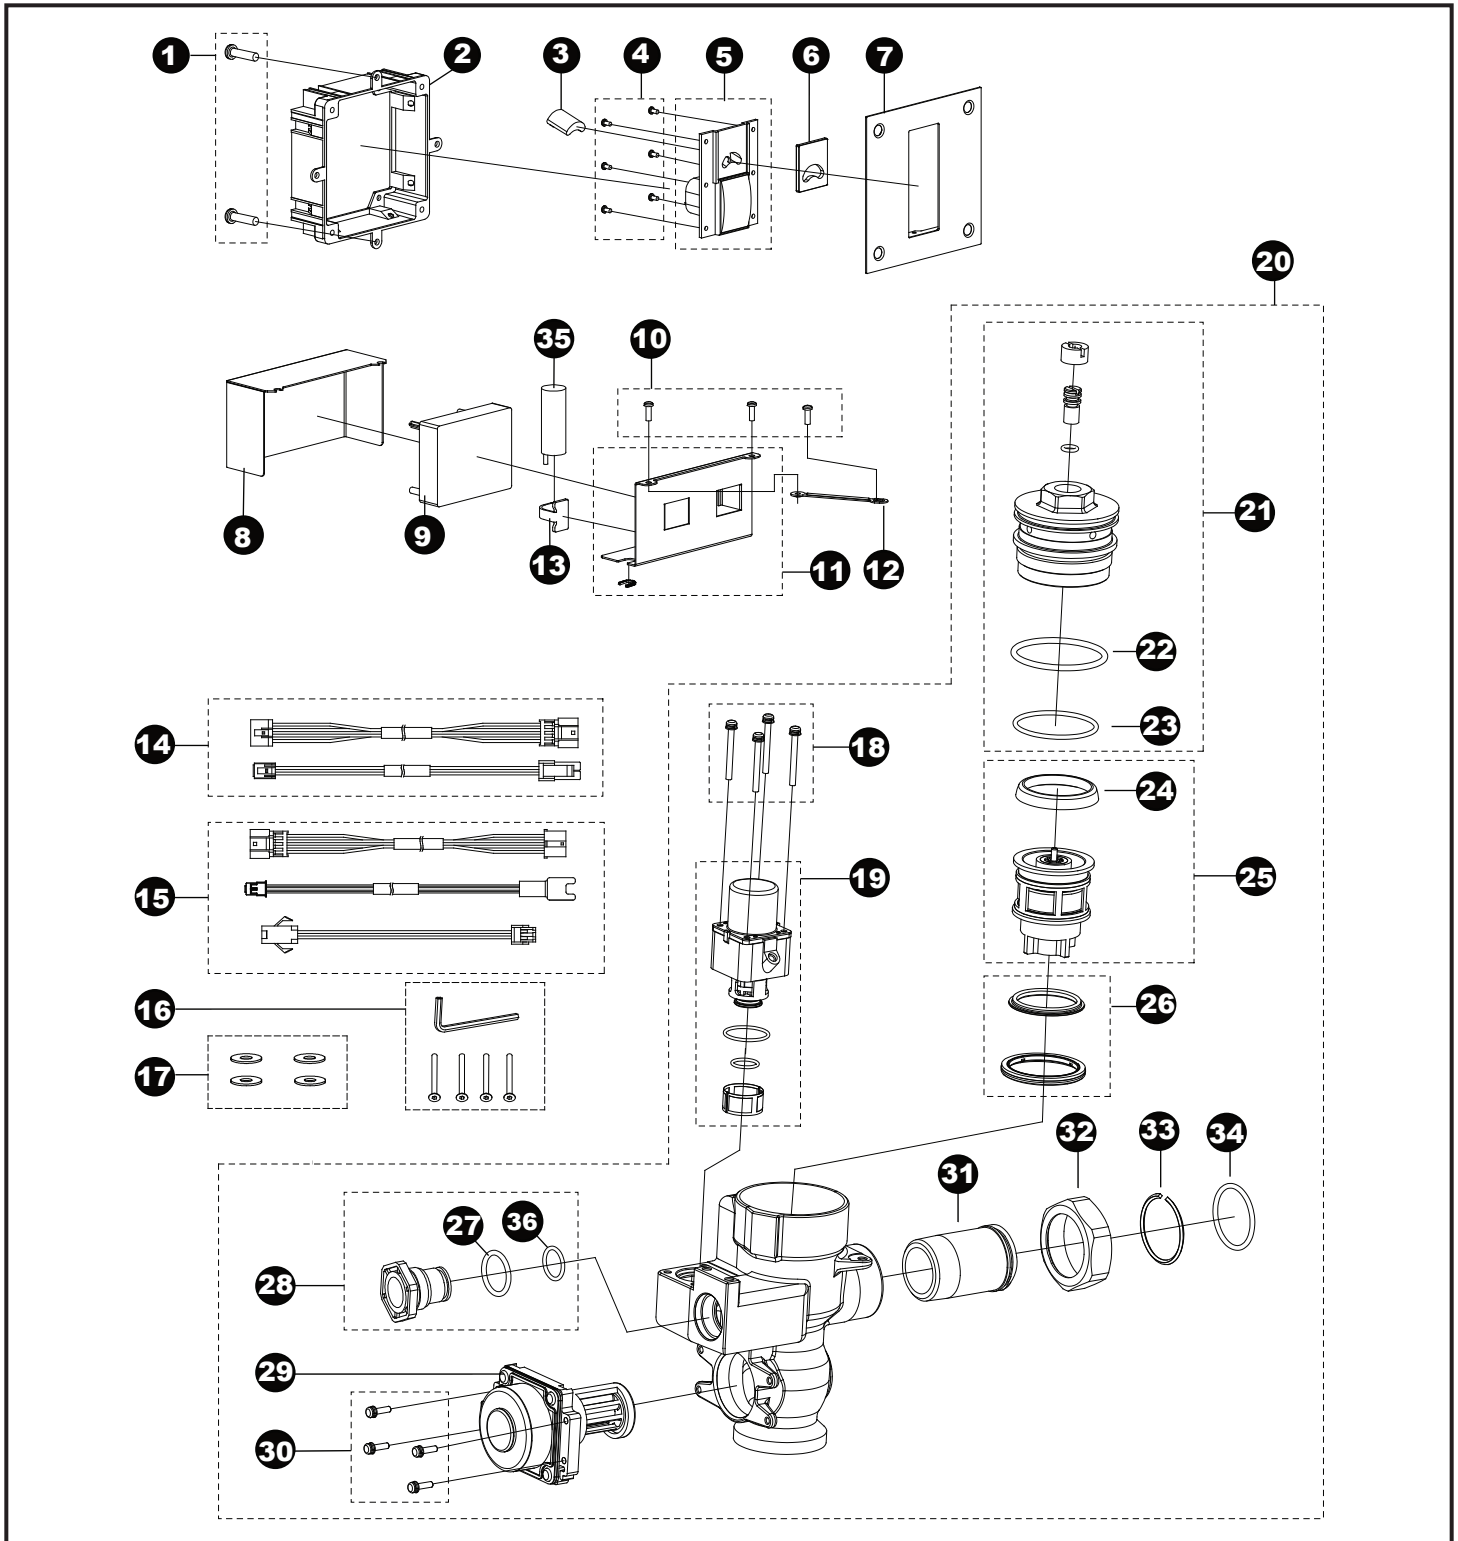

**EcoPower® Flush Valve,
Urinal, Concealed Small - 0.5 Gpf**

TEU3LAR(X)#SS
TEU3LA(X)11#SS
TEU3LA12#SS
TEU3LA(X)21#SS

**EcoPower® Flush Valve,
Urinal, Concealed Small - 0.5 Gpf**

TEU3LAR(X)#SS
TEU3LA(X)11#SS
TEU3LA12#SS
TEU3LA(X)21#SS

| Item | Part | Description |
|-------------|-------------|---|
| 1 | THP3222 | Screw, wooden screw (10/bag) |
| 2 | THP3210 | Wall frame assy, small cover |
| 3 | THP3187 | Sensor unit |
| 4 | THP3215 | Screw, touch button (6/bag) |
| 5 | THP3214 | Touch button assy, concealed |
| 6 | THP3213 | Glass, sensor window, concealed |
| 7 | THP3212 | Cover plate, small |
| 8 | THP3216 | Cover, controller box, concealed |
| 9 | THP3198 | Controller unit, A |
| 10 | THP3204 | Screw, cover, valve (5/bag) |
| 11 | THP3217 | Housing, controller, concealed |
| 12 | THP3218 | Mount stay, controller box |
| 13 | TH559EDV517 | Clamp set (10/bag) |
| 14 | THP3221 | Wire harness,controller (2/bag) |
| 15 | THP3209 | Extension harness (3 type/bag) |
| 16 | THP3233 | Screw w/wrench set |
| 17 | THP3219 | Washer, plastic (4/bag) |
| 18 | THP3192 | Screw (4/bag) |
| 19 | THP3190R | Solenoid unit & diaphragm assy |
| 20 | THP3228 | Valve assy, concealed, urinal |
| | THP3228X | Valve assy, concealed, urinal for Reclaimed Water |
| 21 | THP3188 | Valve cap assembly |
| 21 | THP3188X | Valve cap assembly for Reclaimed Water |
| 22 | THP3189 | O-ring, valve cap top (10/bag) |
| 23 | TH305SV112 | O-ring, valve cap botm (10/bag) |
| 24 | TH305SV103 | U-packing, piston (10/bag) |
| 25 | TH323V104R | Piston assembly |
| 26 | TH321 | Seat packing set |
| 27 | THP3013 | O-ring, cap (10/bag) |
| 28 | THP3220 | Plug |
| 29 | THP3234 | EcoPower generator, urinal |
| 30 | TH559EDV505 | Screw, EcoPower generator |
| 31 | TH305SV114 | Tailpiece |
| 32 | TH305SV113 | Nut, tailpiece/angle stop |
| 33 | TH305SV105 | Locking ring set, tailpiece (10/bag) |
| 34 | TH305SV106 | O-ring, tailpiece/angle stop |
| 35 | THP3053 | Back-up battery |
| 36 | THP3242 | O-ring (1/bag) |