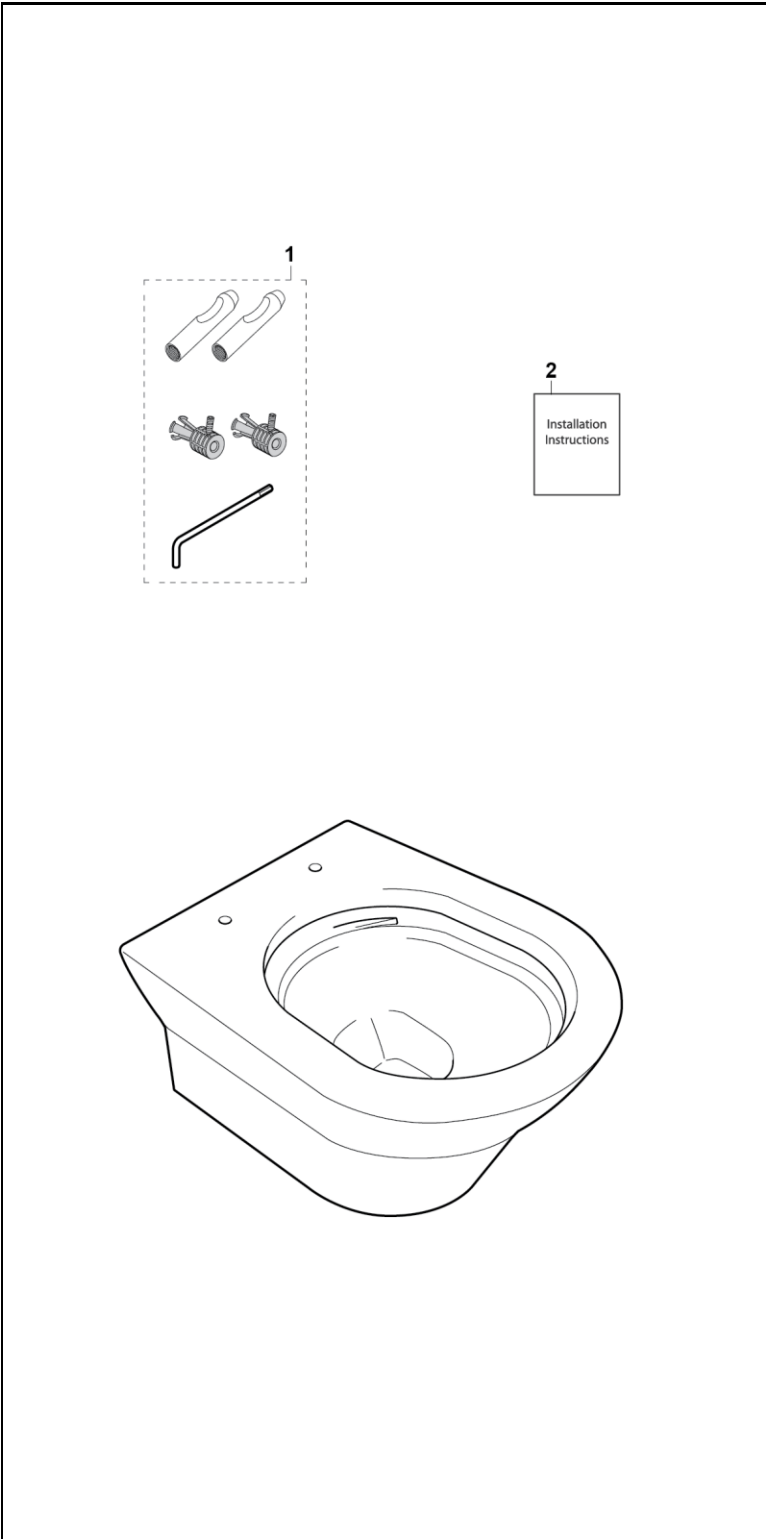

CT437FG
CWT437117MFG-3

CWT437117MFG-4

MH

**1.28/0.9 Gpf Toilet, D-shape,
3D Tornado™, Wall Hung, Universal Height,
CeFIONtect™**

Item	Part	Description
1	THU725	Mounting Hardware
2	OGU084	Installation Instruction

Note:

Product Number Explanations

Wall Hung Toilet
(CWT) Bowl, Tank, Face Plate, &
Seat Combination
(#01) Cotton
(437) Toilet Model
(117) Seat Model
(M) Dual Flush
(F) Universal Height
(G) CeFIONtect™

Actual Product may vary slightly from illustration.