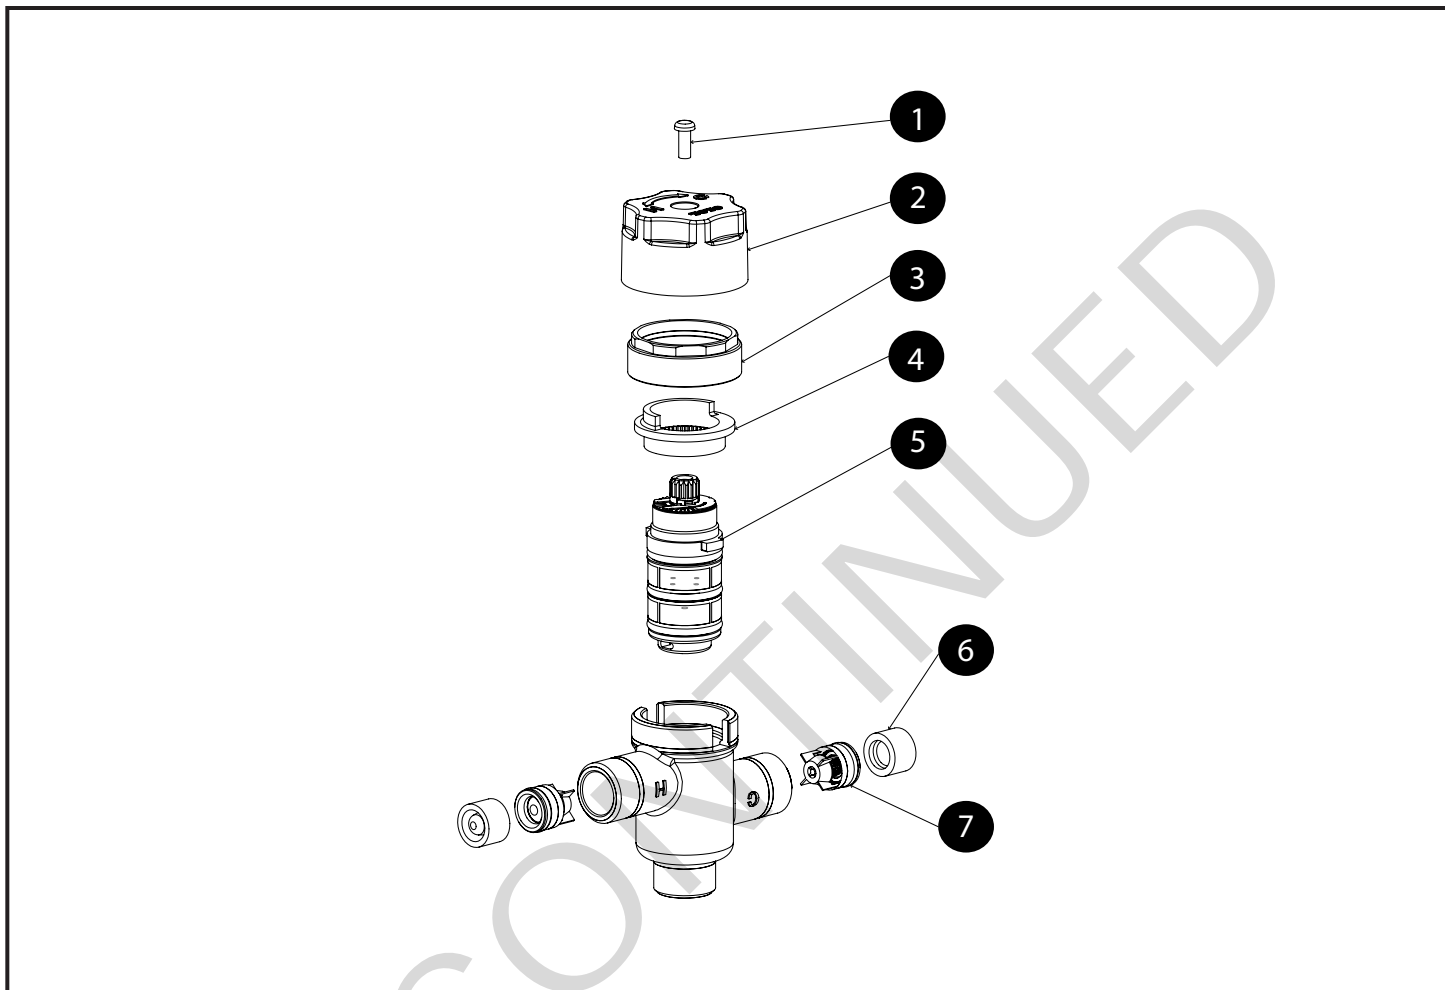

**Thermostatic Mixing Valve  
for Lavatory Faucet**

Item	Part	Description
1	THP3117	Screw, 1 pc
2	THP3118	Handle
3	THP3119	Nut
4	THP3120	Temperature stopper
5	THP3121	SMA valve
6	THP3122	Screen, 1 pc
7	THP3123	Check valve, 1 pc