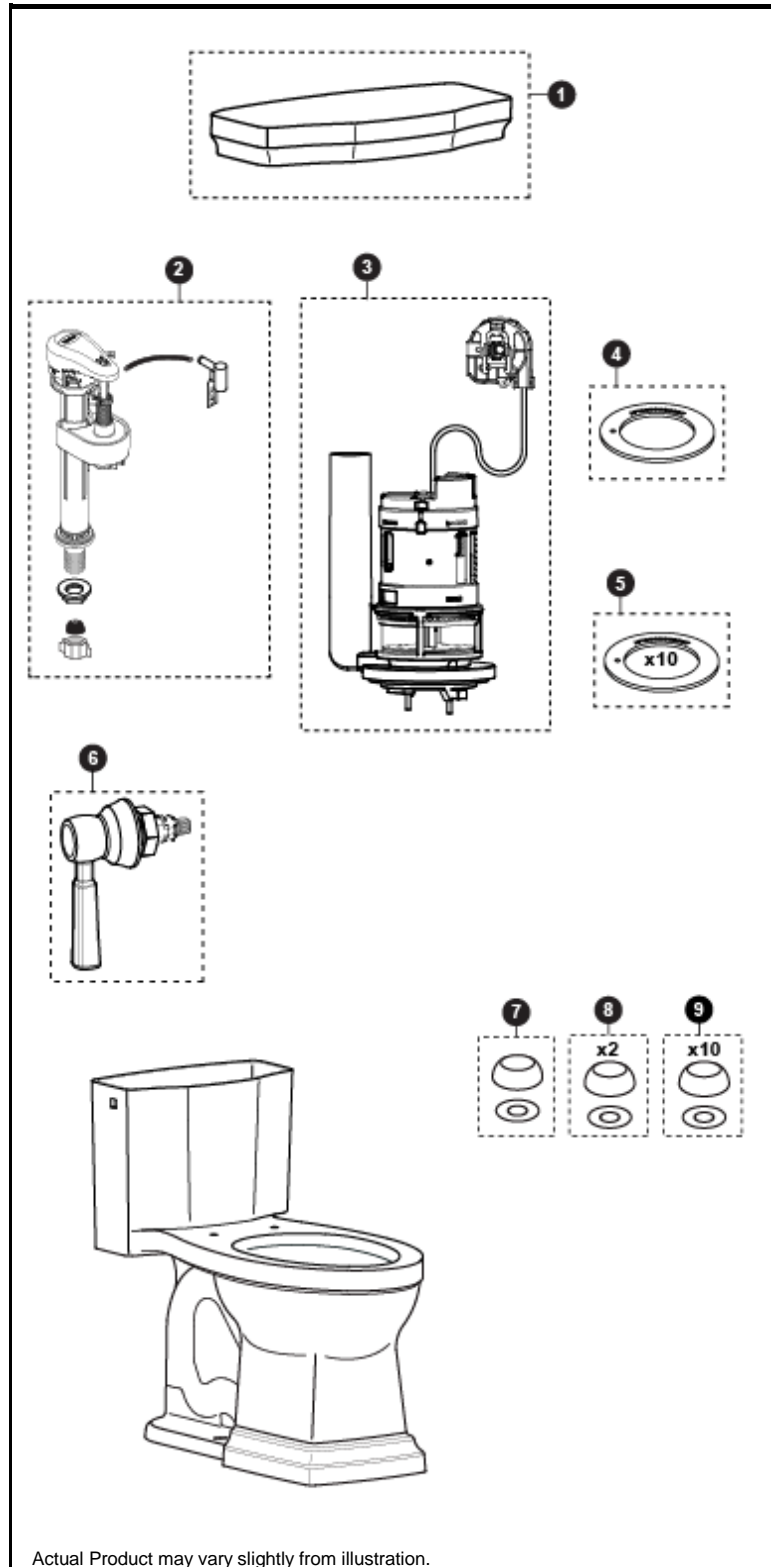

MS814224CUF, MS814224CUFG & MS814224CUFRG

MS814224CUF
CST814CUF

MS814224CUFG
CST814CUFG

MS814224CUFRG
CST814CUFRG

Promenade® II 1G 1.0 Gpf Toilet, Elongated Tornado Flush™, 12" Rough-In (including CeFiONtect™ & Right Hand Lever)

Item	Part	Description
1	TCU814CRU#01	Tank Lid - Cotton
	TCU814CRU#03	Tank Lid - Bone
	TCU814CRU#11	Tank Lid - Colonial White
	TCU814CRU#12	Tank Lid - Sedona Beige
	TCU814CRU#51	Tank Lid - Ebony
2	TSU55A	Fill Valve
3	THU465	Drain Valve
	THU494	Drain Valve for Right Hand Lever
4	THU474	Seal Gasket (1 piece)
5	THU475	Seal Gasket (10 pieces)
6	THU466#CP	Trip Lever - Chrome Plated
	THU466#01	Trip Lever Handle - Cotton
	THU466#BN	Trip Lever Handle - Brushed Nickel
	THU466#PN	Trip Lever Handle - Polished Nickel
	THU493#CP	Trip Lever Handle - Chrome Plated Right Hand
7	THU044#01	Bolt Cap Set - Cotton (1 set)
	THU044#03	Bolt Cap Set - Bone (1 set)
	THU044#11	Bolt Cap Set - Colonial White (1 set)
	THU044#12	Bolt Cap - Sedona Beige (1 set)
	THU044#51	Bolt Cap - Ebony (1 set)
8	THU044S#01	Bolt Cap - Cotton (2 set)
	THU044S#03	Bolt Cap - Bone (2 set)
	THU044S#11	Bolt Cap - Colonial White (2 set)
	THU044S#12	Bolt Cap - Sedona Beige (2 set)
	THU044S#51	Bolt Cap - Ebony (2 set)
9	THU098#01	Bolt Cap & Base - Cotton (10 sets)
	THU098#03	Bolt Cap & Base - Bone (10 sets)
	THU098#11	Bolt Cap & Base - Colonial White (10 sets)
	THU098#12	Bolt Cap & Base - Sedona Beige (10 sets)
	THU098#51	Bolt Cap & Base - Ebony (10 sets)

Note:

Product Number Explanations

One-Piece Toilet

(MS) Gravity type Toilet
(814) Model
(C) Tornado Flush™
(E) E-Max®
(F) Universal Height
(G) CeFiONtect™

Actual Product may vary slightly from illustration.