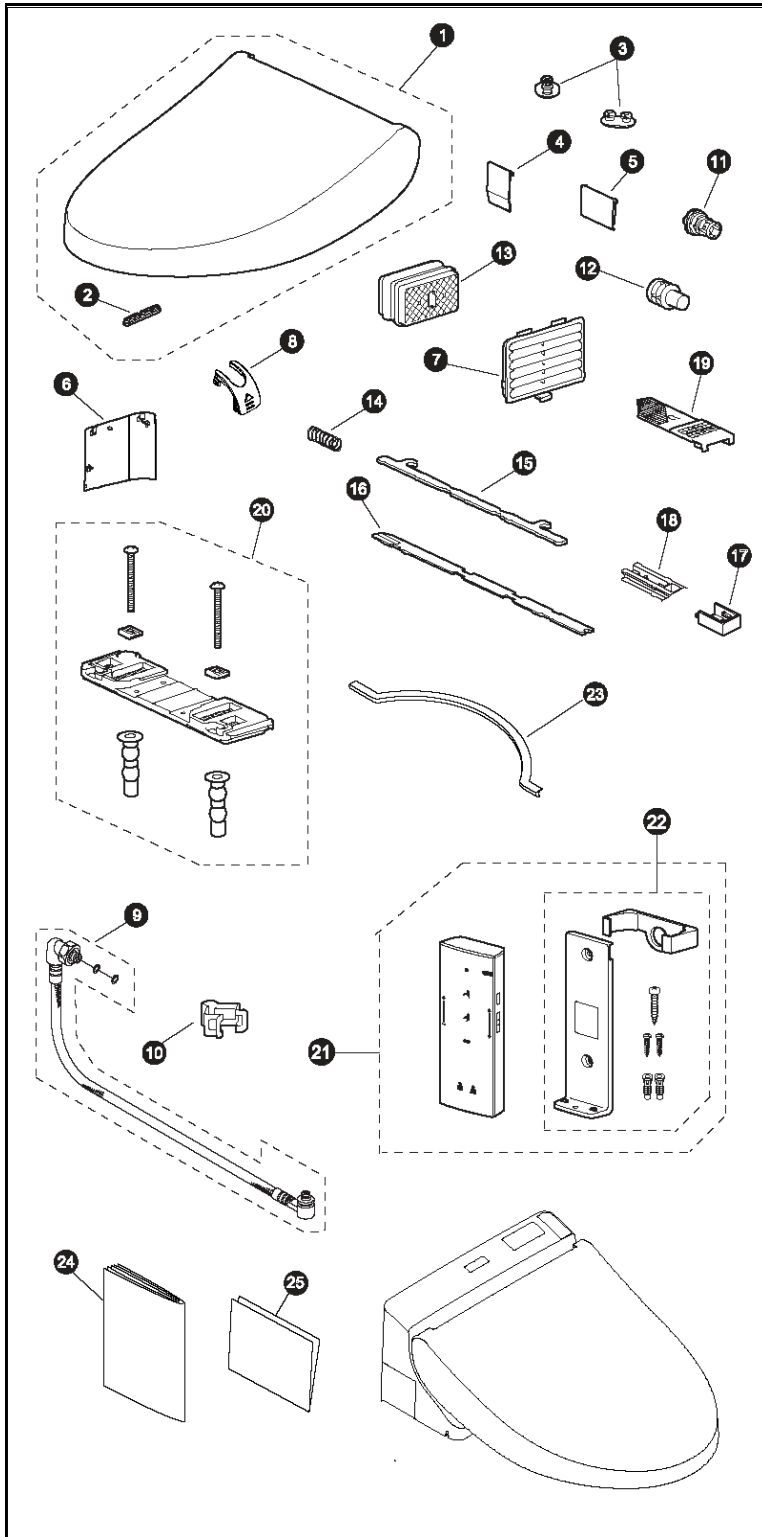

**Washlet® C200 - Washlet+**

Item	Part	Description
1	THU9962#01	Lid Assembly (Dshape) - Cotton
2	THU9806	Lid Bumper
3	THU9337	Seat Bumpers
4	THU9810	Wand Door
5	THU9811	Dryer Door
6	THU9965	Side Cover
7	THU9814	Deodorizer Louver
8	THU9816	Flush Connection Cover
9	THU9966	Water Supply Hose
10	THU9484	Quick Connection Clip
11	THU9833	Water Strainer
12	THU9341	Drain Plug
13	THU9476	Deodorizer Cartridge
14	THU9480	Lever Spring
15	THU9363	Lever
16	THU9968	Lever Cover
17	THU9969	Lever Switch Cover
18	THU9972	Lever Clip
19	THU9619	Deodorizer Air Filter
20	THU9970	Base Plate Assembly
21	THU9851	Remote Control Assembly
22	THU9853	Remote Control Hanger Assembly
23	THU9973	Mounting Gasket
24	THU9854	Instruction Manual
25	THU9971	Installation Manual

**Note:**

Product Number Explanations	
<b>Washlet® Seat</b>	<b>Colors</b>
(SW) Washlet®	(#01) Cotton
(2047) Dshape Model	
(T20) Washlet+	

Actual Product may vary slightly from illustration.