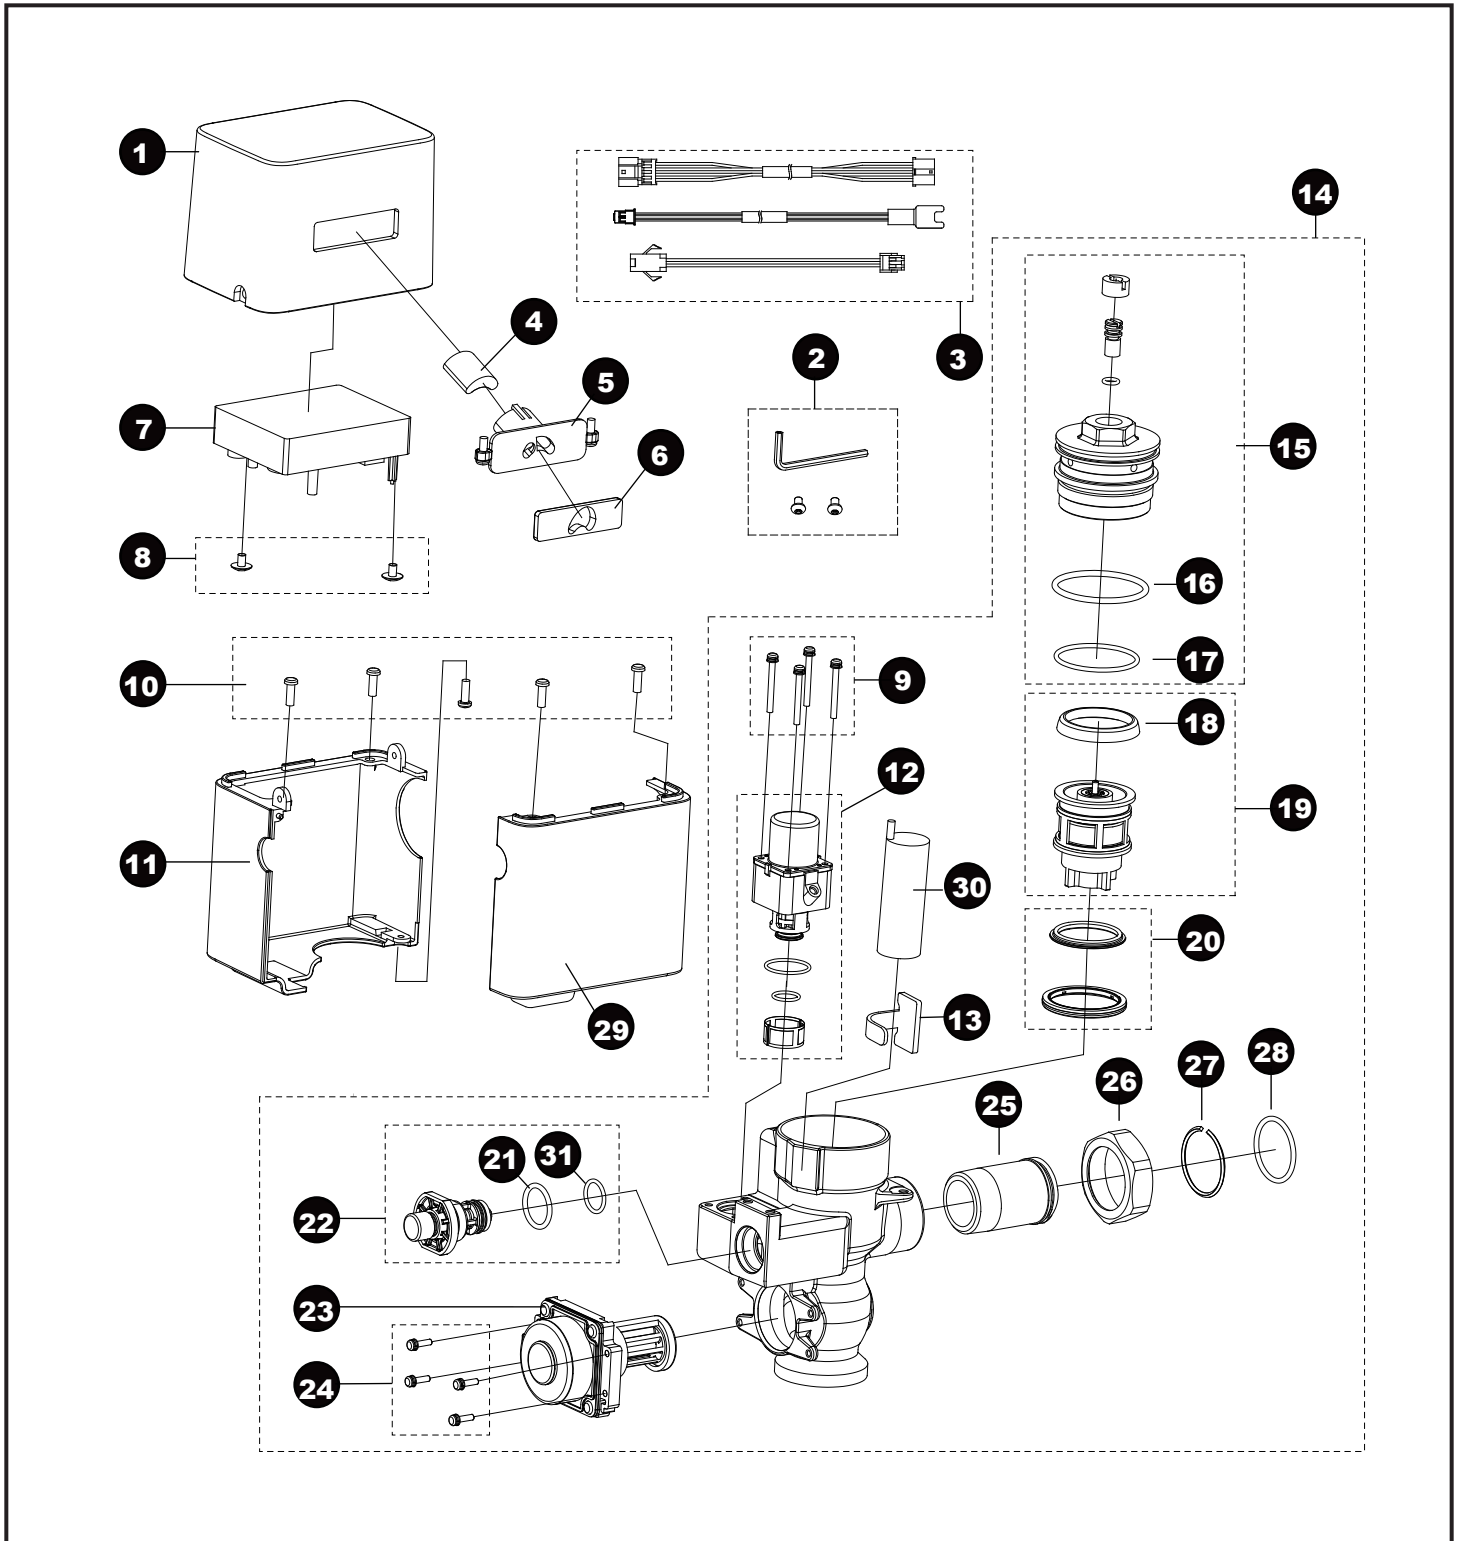

EcoPower® Flush Valve,
Toilet, Exposed, 1.0 Gpf

**EcoPower® Flush Valve,
Toilet, Exposed, 1.0 Gpf**

Item	Part	Description
1	THP3201#CP	Cover, top
2	THP3232	Screw w/wrench set, exposed
3	THP3209	Extension harness (3 type/bag)
4	THP3187	Sensor unit
5	THP3205	Bracket, sensor w/screw (15D)
6	THP3207	Glass, sensor window, exposed
7	THP3280	Controller unit, E
8	THP3208	Screw, controller mount (2/bag)
9	THP3192	Screw (4/bag)
10	THP3204	Screw, cover, valve (5/bag)
11	THP3203#CP	Cover, lower, B
12	THP3190R	Solenoid unit & diaphragm assy
13	TH559EDV517	Clamp set (10/bag)
14	THP3281	Valve bodyassy, exposed, toilet
	THP3281X	Valve bodyassy, exposed, toilet for Reclaimed Water
15	THP3188	Valve cap assembly
	THP3188X	Valve cap assembly for Reclaimed Water
16	THP3189	O-ring, valve cap top (10/bag)
17	TH305SV112	O-ring, valve cap botm (10/bag)
18	TH305SV103	U-packing, piston (10/bag)
19	TH323V104R	Piston assembly
20	TH321	Seat packing set
21	THP3013	O-ring, screen nut (10/bag)
22	TH559EDV506	Push button assembly
23	TH559EDV503	EcoPower generator, toilet
24	TH559EDV505	Screw, EcoPower generator
25	TH305SV114	Tailpiece
26	TH305SV113	Nut, tailpiece/angle stop
27	TH305SV105	Locking ring set, tailpiece (10/bag)
28	TH305SV106	O-ring, tailpiece (10/bag)
29	THP3202#CP	Cover, lower, A
30	THP3053	Back-up battery
31	THP3242	O-ring (1/bag)

Vacuum Breaker Sets

VB0932A#CP Top Spud, 1-1/2" Outlet, Exposed

VB0932XA#CP Top Spud, 1-1/2" Outlet, Exposed for Reclaimed Water

Note: For additional information, refer to the individual vacuum breaker parts sheets.