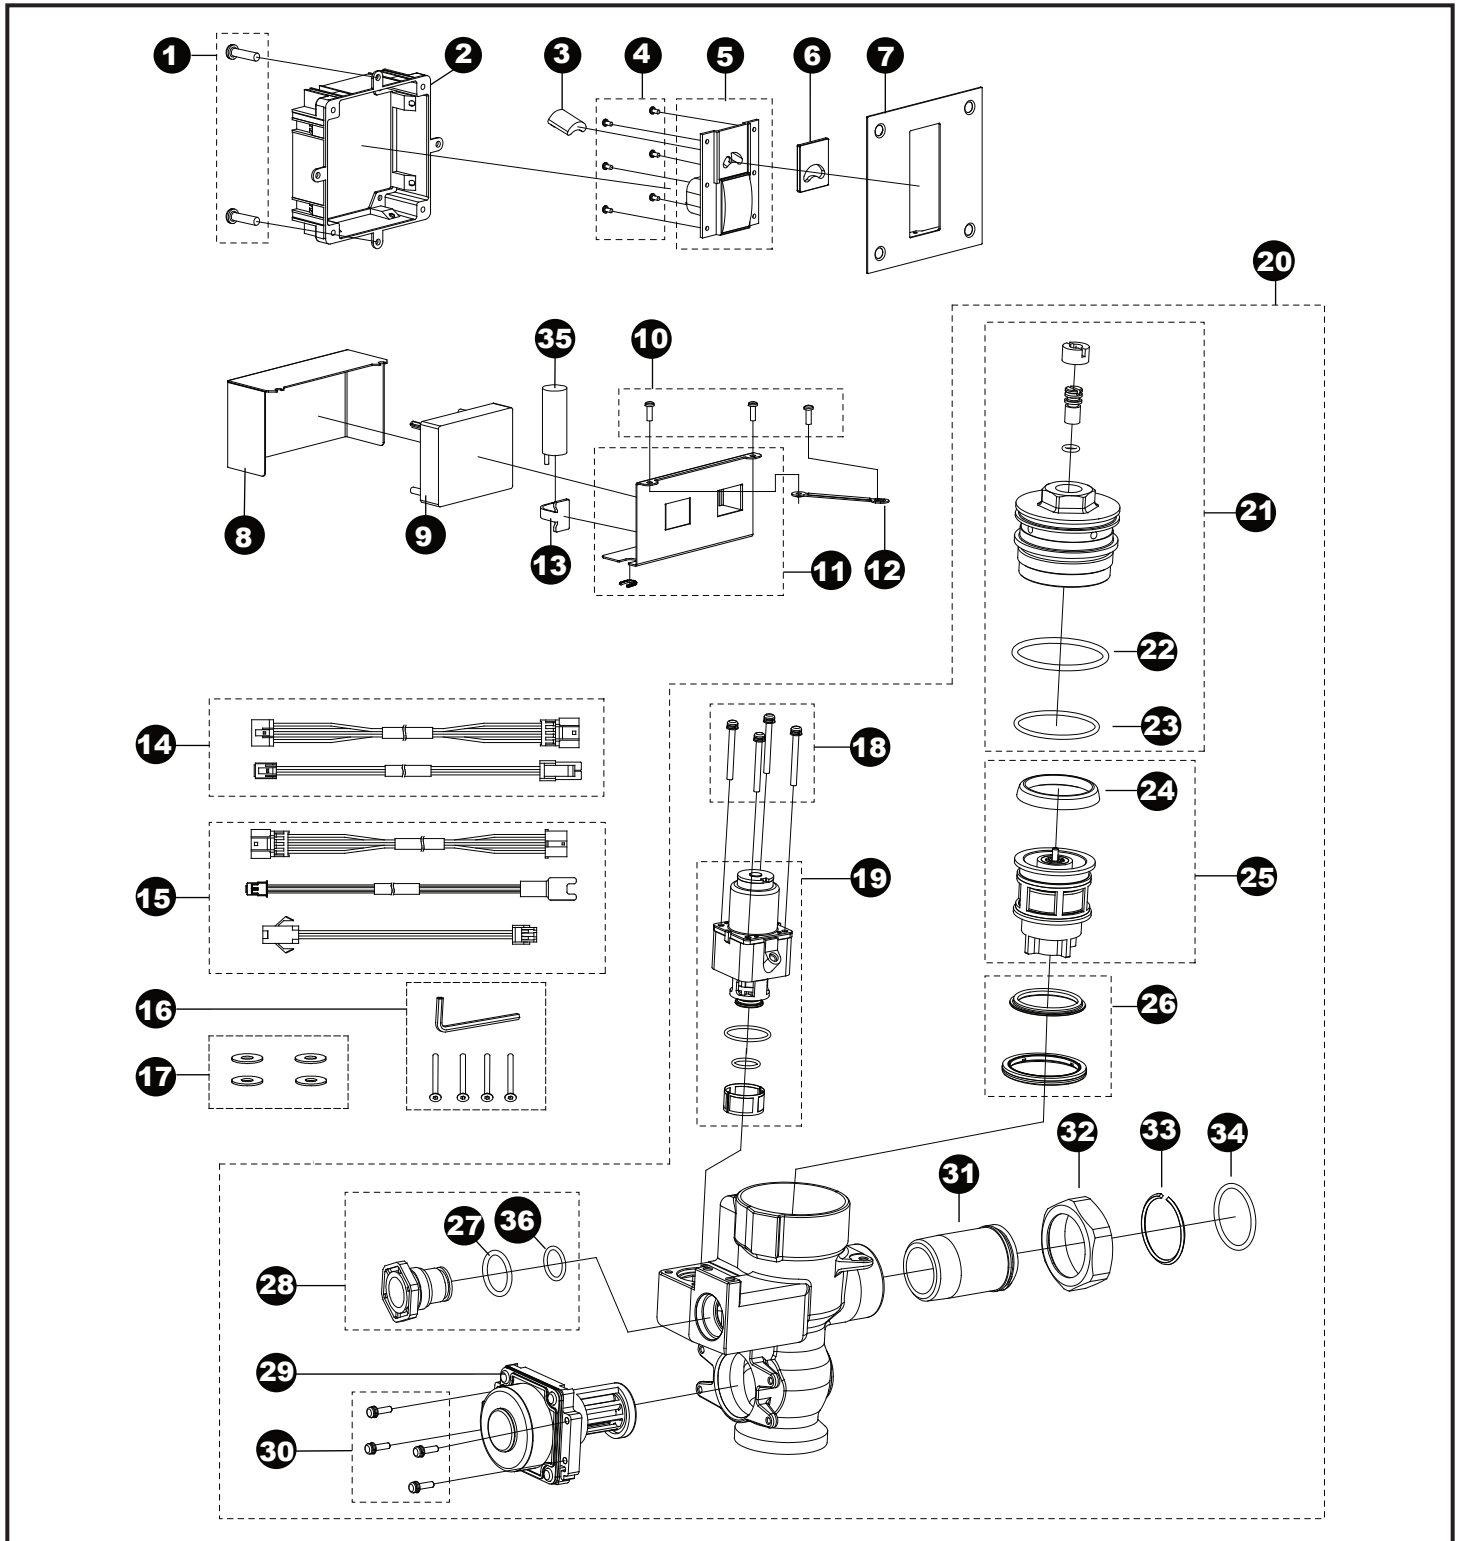

TET3UAR(X)#SS
 TET3UA(X)31#SS
 TET3UA(X)32#SS
 TET3UA(X)33#SS

**EcoPower® Flush Valve,
 Toilet, Concealed Small, 1.0 Gpf**

TET3UAR(X)#SS
 TET3UA(X)31#SS
 TET3UA(X)32#SS
 TET3UA(X)33#SS

**EcoPower® Flush Valve,
 Toilet, Concealed Small, 1.0 Gpf**

Item	Part	Description
1	THP3222	Screw, wooden screw (10/bag)
2	THP3210	Wall frame assy, small cover
3	THP3187	Sensor unit
4	THP3215	Screw, touch button (6/bag)
5	THP3214	Touch button assy, concealed
6	THP3213	Glass, sensor window, concealed
7	THP3212	Cover plate, small
8	THP3216	Cover, controller box, concealed
9	THP3280	Controller unit, E
10	THP3204	Screw, cover, valve (5/bag)
11	THP3217	Housing, controller, concealed
12	THP3218	Mount stay, controller box
13	TH559EDV517	Clamp set (10/bag)
14	THP3221	Wire harness, controller (2/bag)
15	THP3209	Extension harness (3 type/bag)
16	THP3233	Screw w/wrench set
17	THP3219	Washer, plastic (4/bag)
18	THP3192	Screw (4/bag)
19	THP3190R	Solenoid unit & diaphragm assy
20	THP3282	Valve body assy, concealed, toilet
	THP3226X	Valve body assy, concealed, toilet for Reclaimed Water
21	THP3188	Valve cap assembly
	THP3188X	Valve cap assembly for Reclaimed Water
22	THP3189	O-ring, valve cap top (10/bag)
23	TH305SV112	O-ring, valve cap botm (10/bag)
24	TH305SV103	U-packing, piston (10/bag)
25	TH323V104R	Piston assembly
26	TH321	Seat packing set
27	THP3013	O-ring, cap (10/bag)
28	THP3220	Plug
29	TH559EDV503	EcoPower generator, toilet
30	TH559EDV505	Screw, EcoPower generator
31	TH305SV114#CP	Tailpiece
32	TH305SV113#CP	Nut, tailpiece/angle stop
33	TH305SV105	Locking ring set, tailpiece (10/bag)
34	TH305SV106	O-ring, tailpiece/angle stop
35	THP3053	Back-up battery
36	THP3242	O-ring (1/bag)