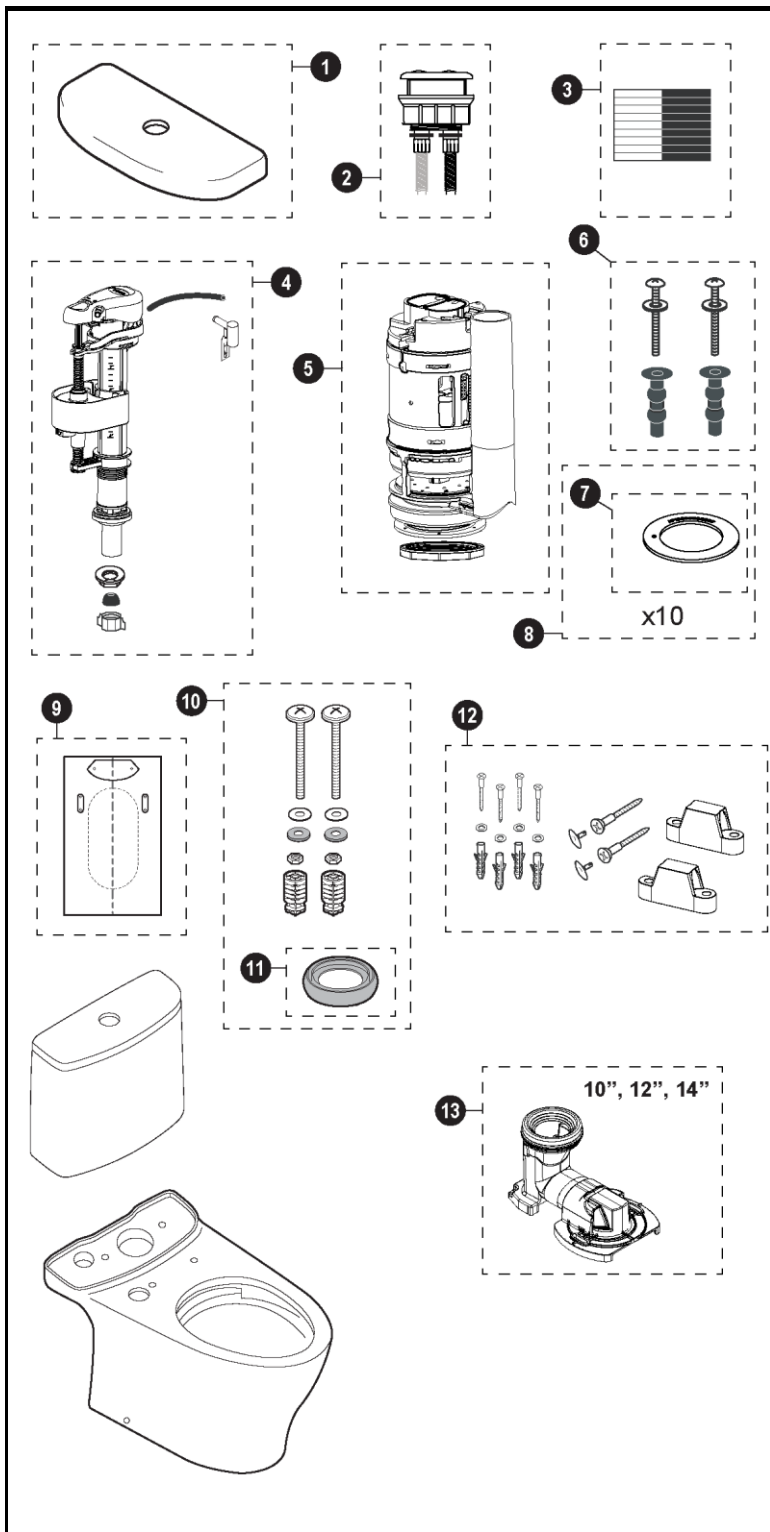

CST446CEMG
CT446CUG
ST446EMA

Aquia® IV
1.28 & 0.8 Gpf Dual Flush Toilet, Elongated,
DynaMax Tornado Flush®, Regular Height,
Unifit Rough-in & CeFiONtect®

Item	Part	Description
1	TCU446CRE#01	Tank Lid - Cotton
	TCU446CRE#03	Tank Lid - Bone
	TCU446CRE#11	Tank Lid - Colonial White
	TCU446CRE#12	Tank Lid - Sedone Beige
	TCU446CRE#51	Tank Lid - Ebony
2	THU735#01-A	Push Button Assembly - Cotton
	THU735#BN-A	Push Button Assembly - Brushed Nickel
	THU735#CP-A	Push Button Assembly - Chrome Plated
	THU735#PN-A	Push Button Assembly - Polished Nickel
3	THU107	Velcro Tape
4	TSU83.07-A	Fill Valve
5	THU738R-A	Flush Valve Assembly, 1.28gpf
6	THU651N	Seat Top Mounting Hardware
7	9BU112E-A	Seal Gasket for Flush Valve (1 piece)
8	THU744	Seal Gasket for Flush Valve (10pieces)
9	0GU181-A	12" Unifit Rough-in Template
	0GU182-A	10" & 14" Unifit Rough-in Template
10	THU741-A	Tank to Bowl Mounting Hardware
11	9BU109E-A	Tank to Bowl Gasket
12	THU742#01-A	Toilet Mounting Hardware (for #01 & #11)
	THU742#03-A	Toilet Mounting Hardware
	THU742#12-A	Toilet Mounting Hardware
	THU742#51-A	Toilet Mounting Hardware
13	TSU08W.10	Unifit Rough-in 10"
	TSU08W.12	Unifit Rough-in 12"
	TSU08W.14	Unifit Rough-in 14"

Note:

Product Number Explanations

Two-piece Toilet

(CST) Gravity Type Toilet
(446) Model
(C) DynaMax Tornado Flush®
(E) 1.28gpf
(M) Dual Flush
(G) CeFiONtect®

Tank

(ST) Tank
(446) Model
(E) 1.28gpf
(M) Dual Flush

Bowl

(CT) Bowl
(446) Model
(C) DynaMax Tornado
Flush®
(G) CeFiONtect®

Actual Product may vary slightly from illustration.