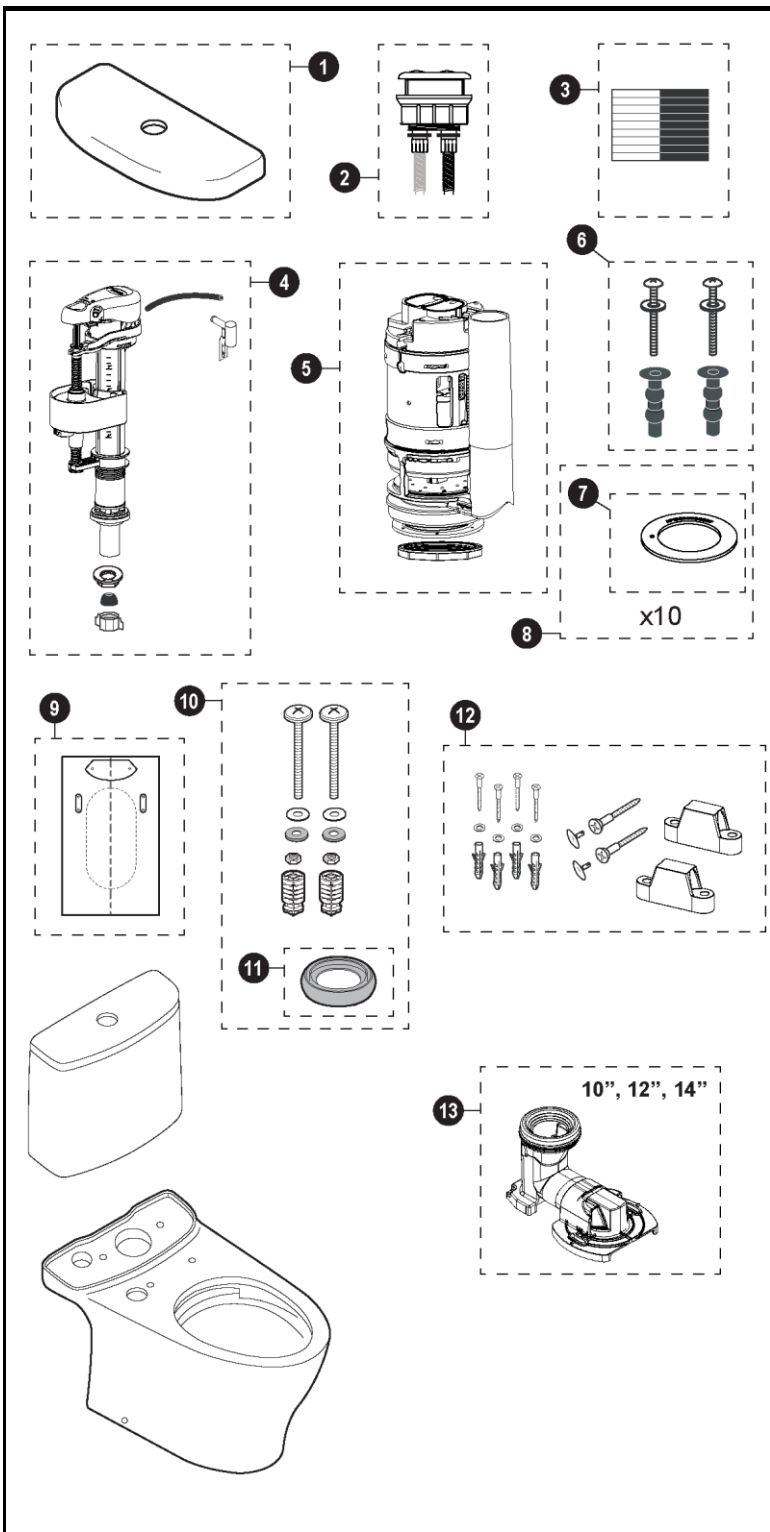

CST446CUMG
CT446CUG
ST446UMA

Aquia® IV 1G
1.0 & 0.8 Gpf Dual Flush Toilet, Elongated,
DynaMax Tornado Flush®, Regular Height,
Unifit Rough-in & CeFiONtect®

Item	Part	Description
1	TCU446CRU#01	Tank Lid - Cotton
	TCU446CRU#03	Tank Lid - Bone
	TCU446CRU#11	Tank Lid - Colonial White
	TCU446CRU#12	Tank Lid - Sedone Beige
	TCU446CRU#51	Tank Lid - Ebony
2	THU735#01-A	Push Button Assembly - Cotton
	THU735#BN-A	Push Button Assembly - Brushed Nickel
	THU735#CP-A	Push Button Assembly - Chrome Plated
	THU735#PN-A	Push Button Assembly - Polished Nickel
3	THU107	Velcro Tape
4	TSU83.07-A	Fill Valve
5	THU737R-A	Flush Valve Assembly, 1.28gpf
6	THU651N	Seat Top Mounting Hardware
7	9BU112E-A	Seal Gasket for Flush Valve (1 piece)
8	THU744	Seal Gasket for Flush Valve (10pieces)
9	0GU181-A	12" Unifit Rough-in Template
	0GU182-A	10" & 14" Unifit Rough-in Template
10	THU741-A	Tank to Bowl Mounting Hardware
11	9BU109E-A	Tank to Bowl Gasket
12	THU742#01-A	Toilet Mounting Hardware (for #01 & #11)
	THU742#03-A	Toilet Mounting Hardware
	THU742#12-A	Toilet Mounting Hardware
	THU742#51-A	Toilet Mounting Hardware
13	TSU08W.10	Unifit Rough-in 10"
	TSU08W.12	Unifit Rough-in 12"
	TSU08W.14	Unifit Rough-in 14"

Note:

Product Number Explanations

Two-piece Toilet	Tank	Bowl
(CST) Gravity Type Toilet	(ST) Tank	(CT) Bowl
(446) Model	(446) Model	(446) Model
(C) DynaMax Tornado Flush®	(U) 1.0gpf	(C) DynaMax Tornado Flush®
(U) 1.0gpf	(M) Dual Flush	(G) CeFiONtect®
(M) Dual Flush		
(G) CeFiONtect®		

Actual Product may vary slightly from illustration.