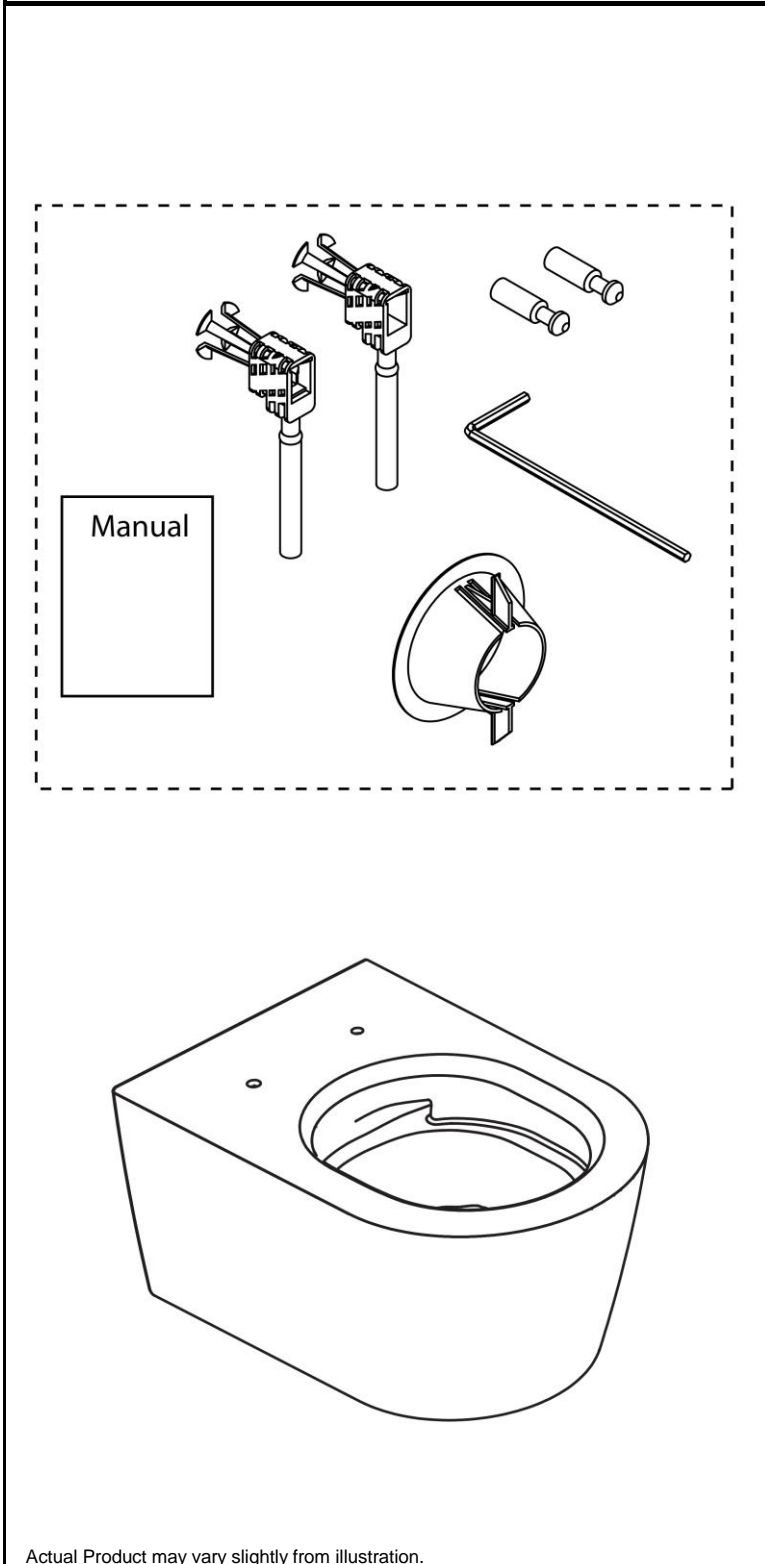

**1.28/0.9 Gpf Toilet, D-Shape
Tornado™, Wall Hung, Universal Height
CeFiONtect™**

Item	Part	Description
1	THU754-A	WH Bowl Mtg Hardware w Pressure Loss Ring

Note:

Product Number Explanations

Wall Hung Toilet

(CWT) Tank, Bowl, Seat, Push Plate Combination	(247) Seat Model
(CT) Skirted Bowl	(C) Tornado Flush
(#01) Cotton	(M) Dual Flush
(447) Toilet Model	(F) Universal Height
	(G) CeFiONtect™

Actual Product may vary slightly from illustration.